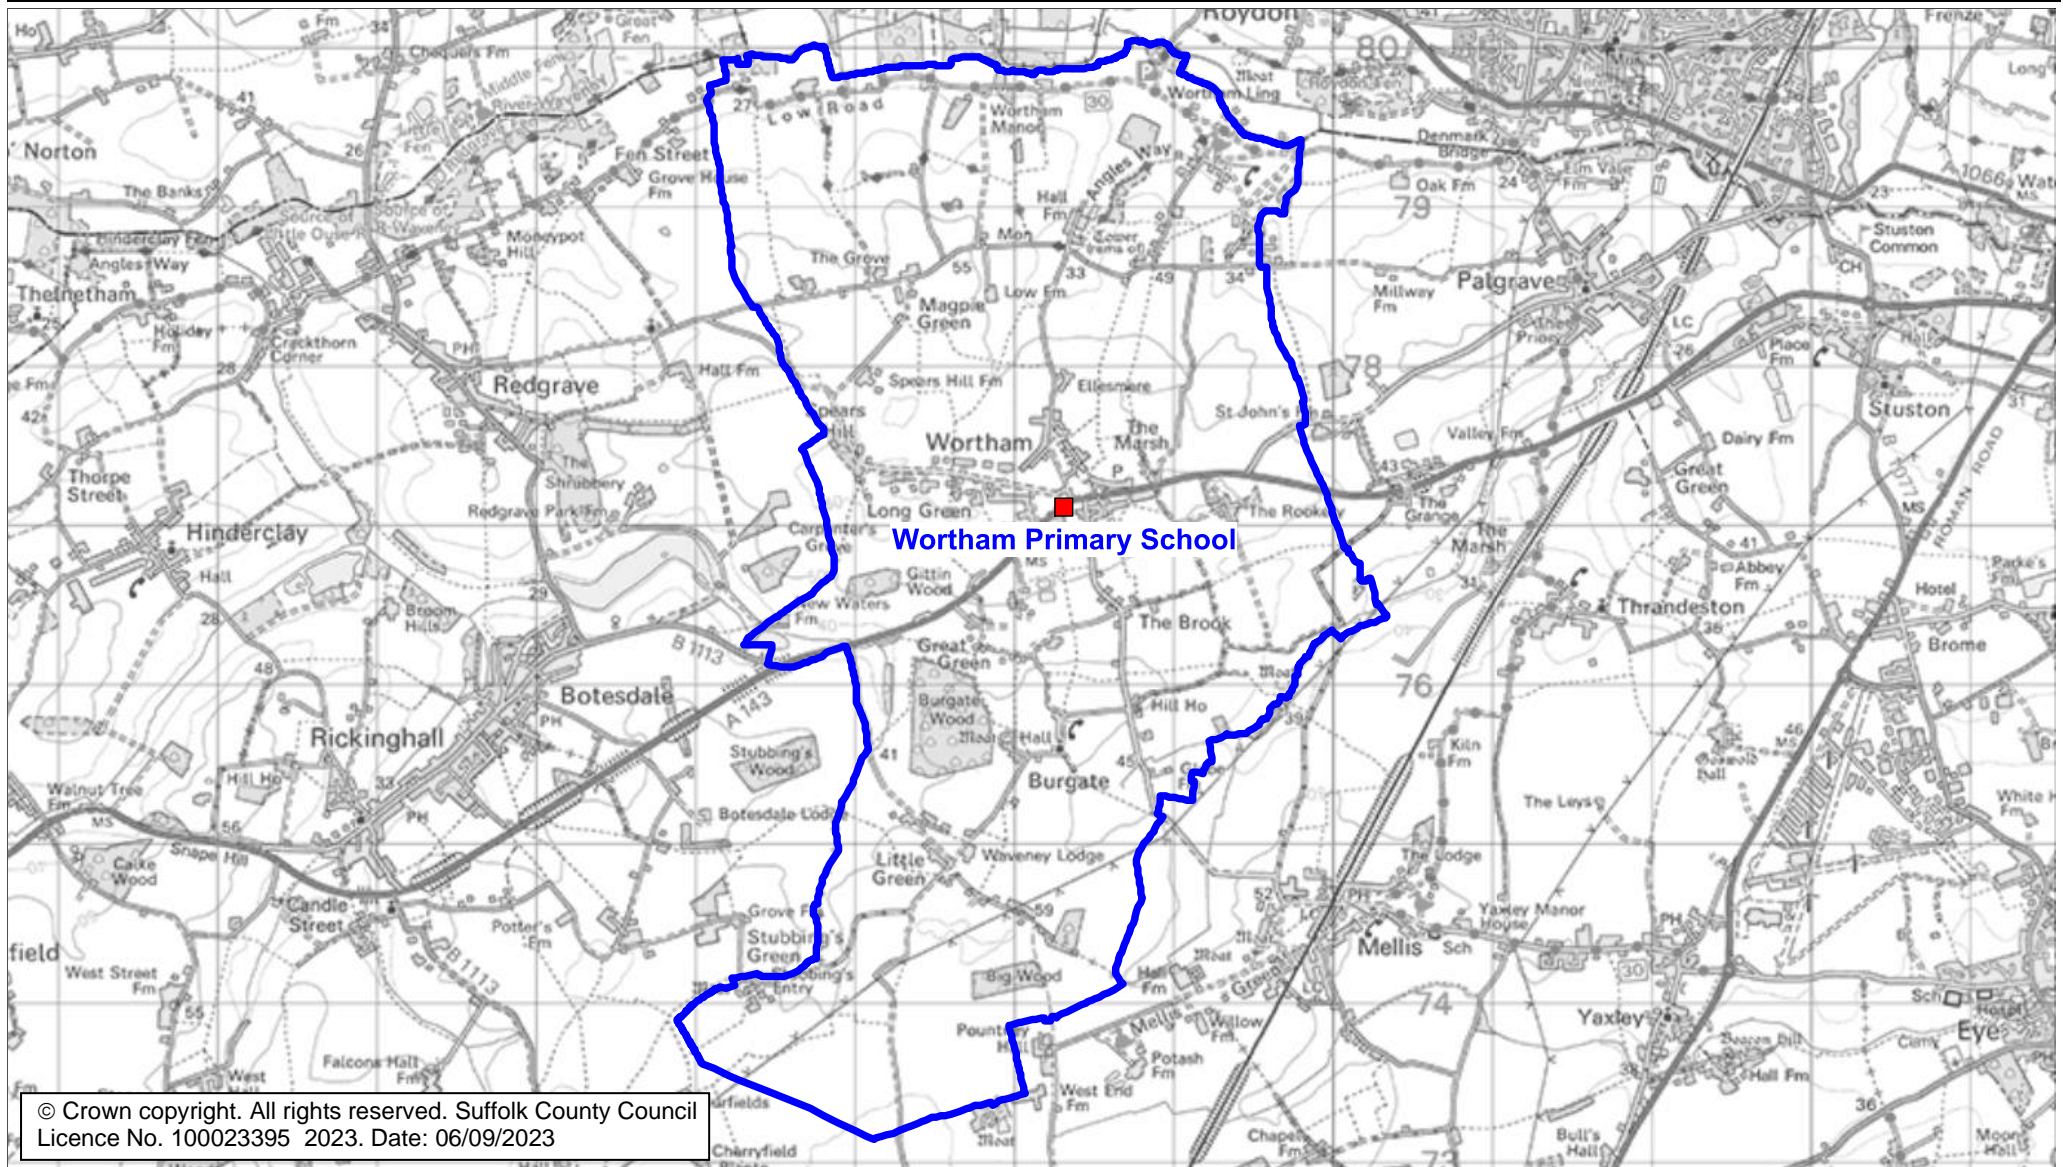

Worham Primary School Catchment Area

We will only provide SCC funded school travel to your child's catchment area school when it is the nearest suitable school to their home that would have had a place available for them and they meet the distance criteria. Further information can be found at www.suffolk.gov.uk/admissions.

© Crown copyright. All rights reserved. Suffolk County Council
Licence No. 100023395 2023. Date: 06/09/2023

Please note: The boundary shown on this map is intended to give an approximate indication of the catchment area and is correct at the time of printing. It should not be taken to have definitive administrative or legal significance. Note that parts of some catchment areas may be shared with another school. For up-to-date information on a particular address, please contact the Admissions Team on 0345 600 0981.