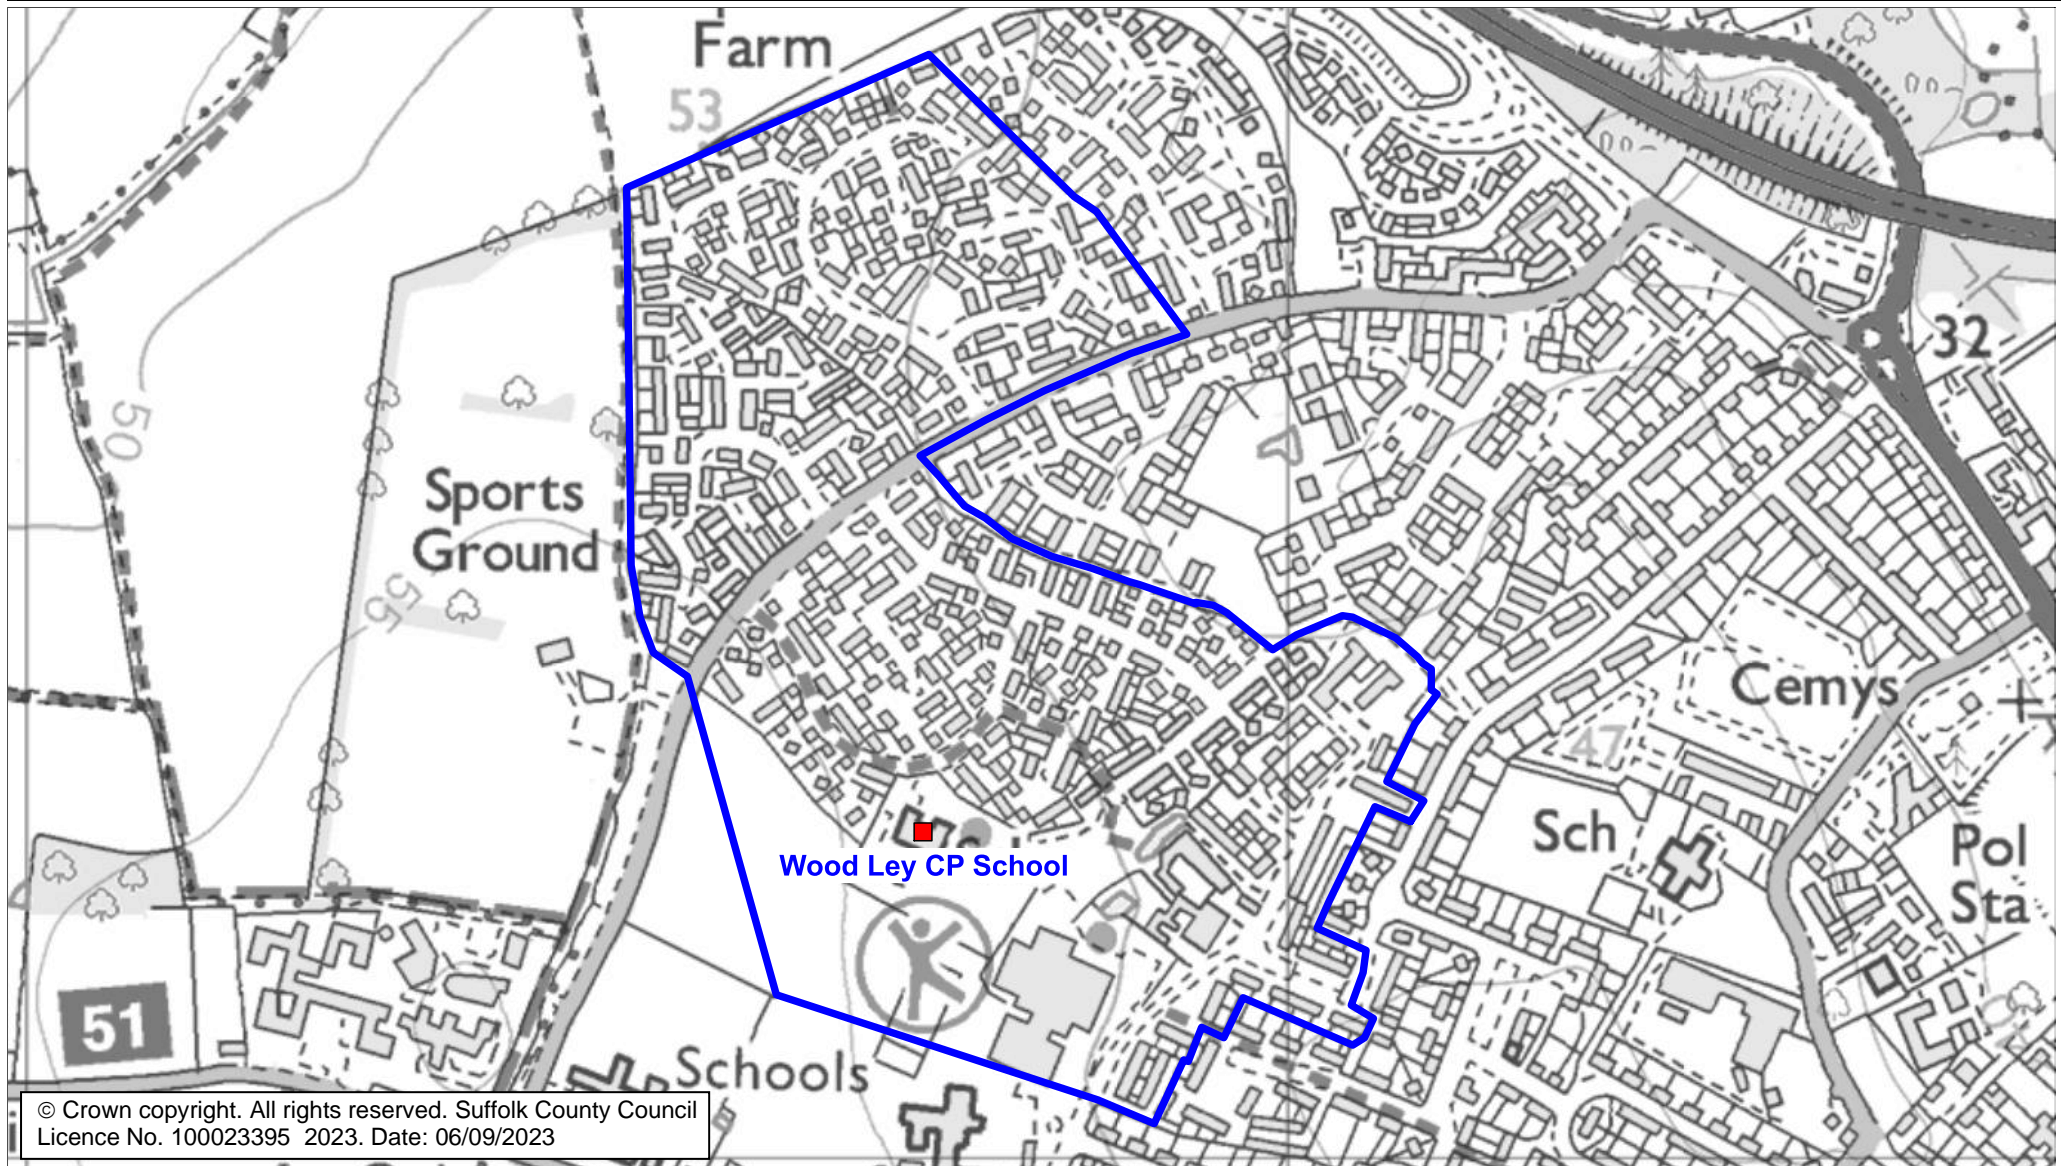

Wood Ley CP School Catchment Area

We will only provide SCC funded school travel to your child's catchment area school when it is the nearest suitable school to their home that would have had a place available for them and they meet the distance criteria. Further information can be found at www.suffolk.gov.uk/admissions.

© Crown copyright. All rights reserved. Suffolk County Council
Licence No. 100023395 2023. Date: 06/09/2023

Please note: The boundary shown on this map is intended to give an approximate indication of the catchment area and is correct at the time of printing. It should not be taken to have definitive administrative or legal significance. Note that parts of some catchment areas may be shared with another school. For up-to-date information on a particular address, please contact the Admissions Team on 0345 600 0981.