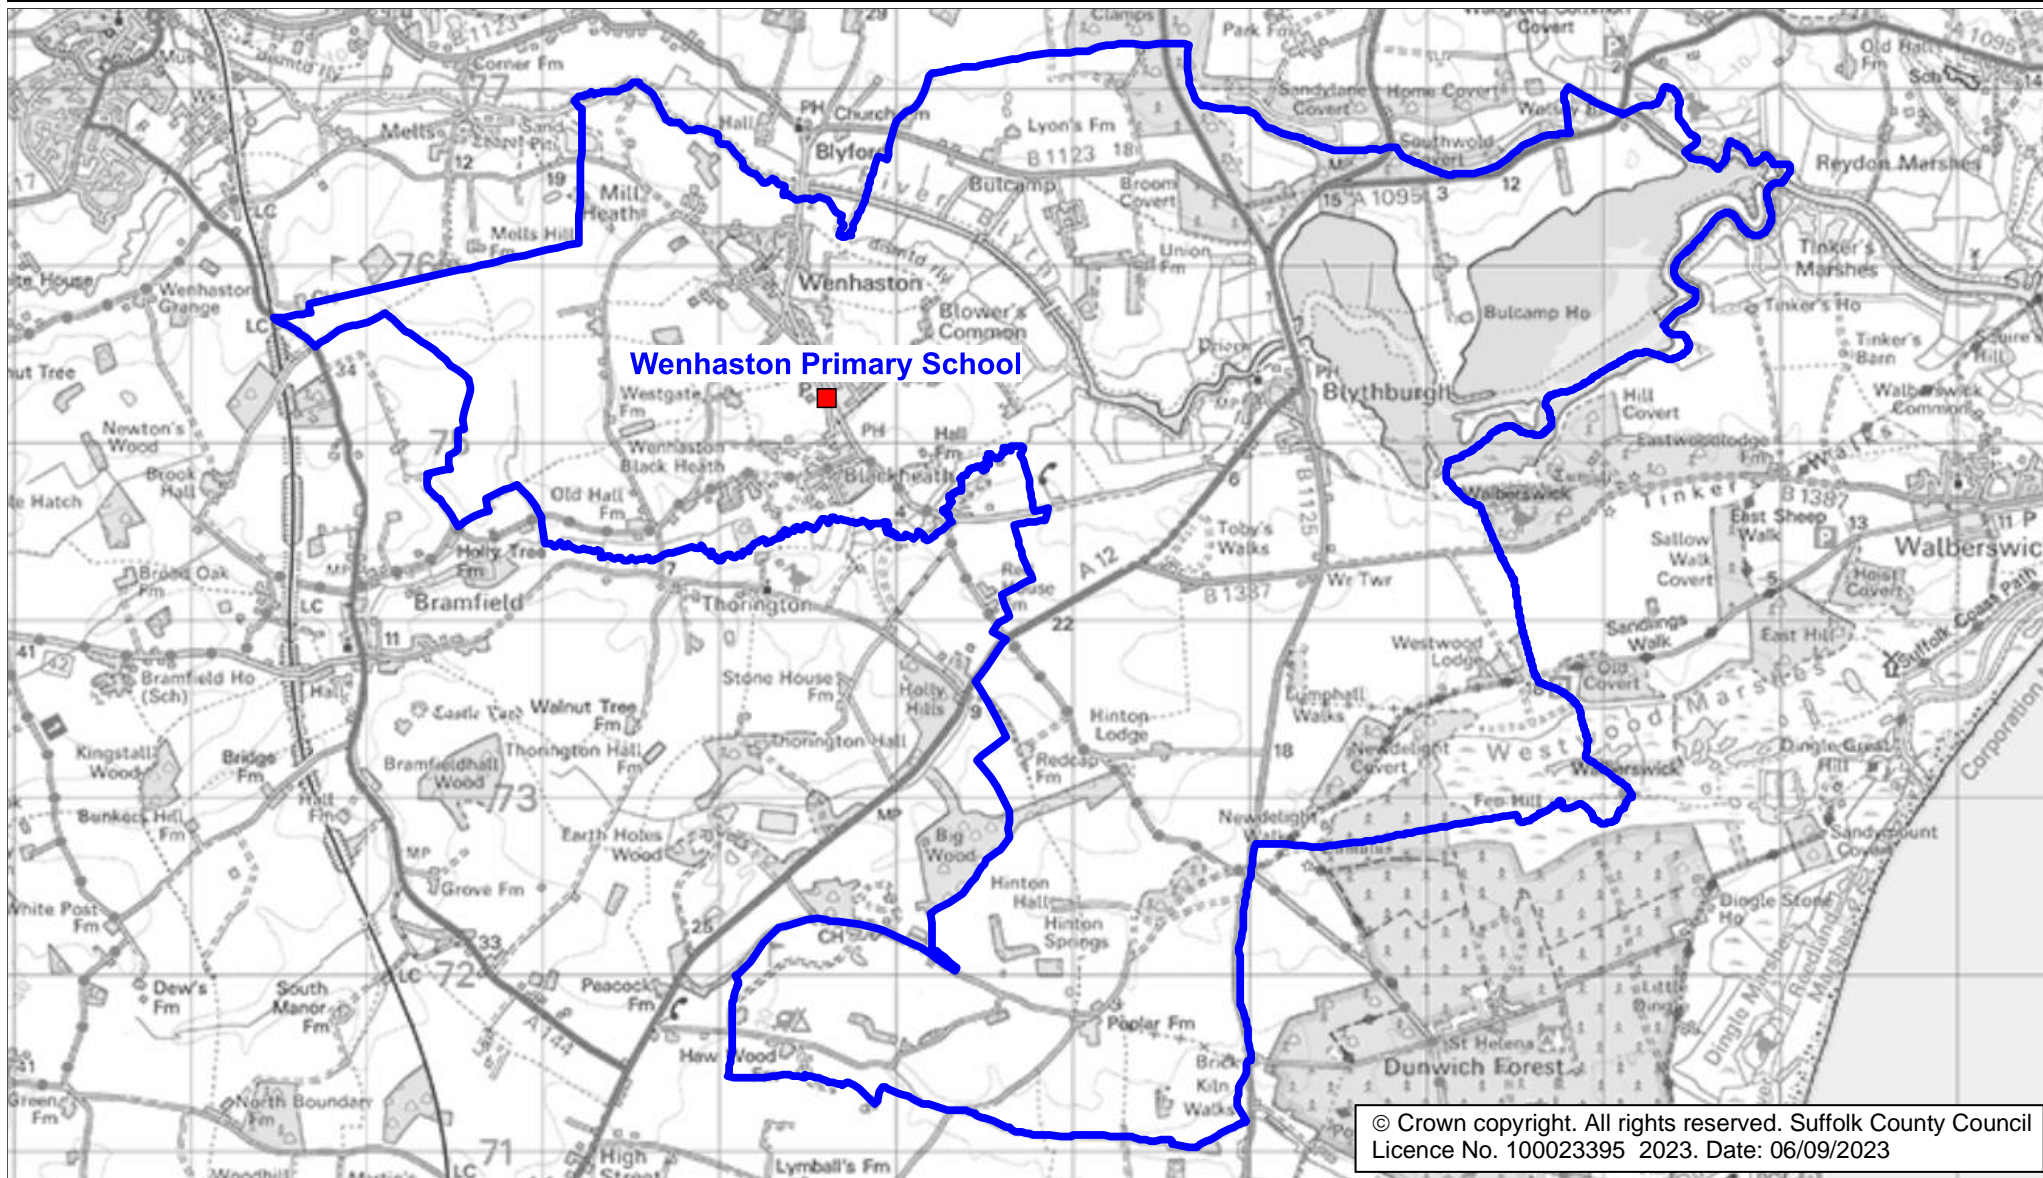

## Wenhaston Primary School Catchment Area

We will only provide SCC funded school travel to your child's catchment area school when it is the nearest suitable school to their home that would have had a place available for them and they meet the distance criteria. Further information can be found at [www.suffolk.gov.uk/admissions](http://www.suffolk.gov.uk/admissions).

**Please note:** The boundary shown on this map is intended to give an approximate indication of the catchment area and is correct at the time of printing. It should not be taken to have definitive administrative or legal significance. Note that parts of some catchment areas may be shared with another school. For up-to-date information on a particular address, please contact the Admissions Team on 0345 600 0981.