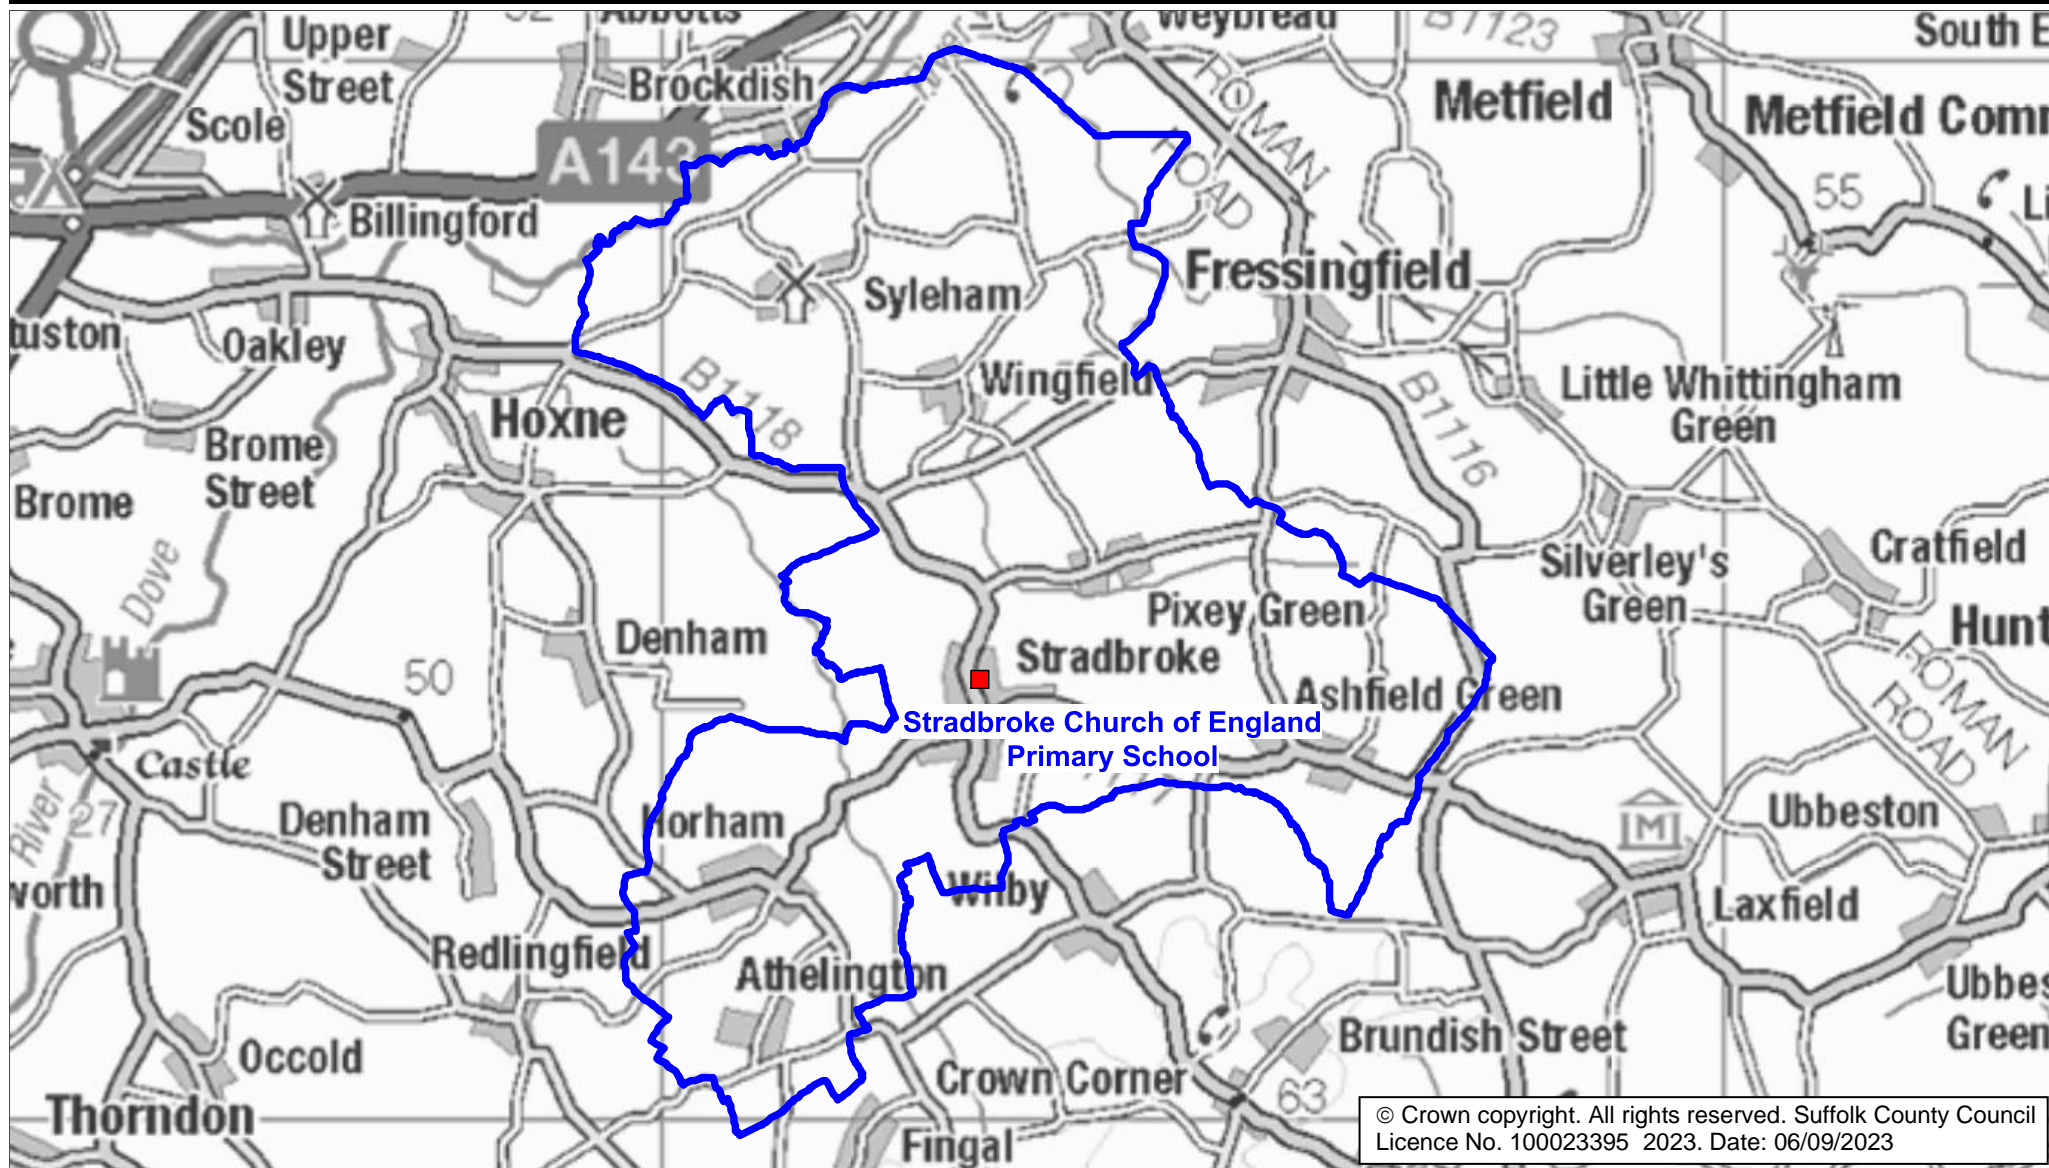

Stradbroke Church of England Primary School Catchment Area

We will only provide SCC funded school travel to your child's catchment area school when it is the nearest suitable school to their home that would have had a place available for them and they meet the distance criteria. Further information can be found at www.suffolk.gov.uk/admissions.

© Crown copyright. All rights reserved. Suffolk County Council
Licence No. 100023395 2023. Date: 06/09/2023

Please note: The boundary shown on this map is intended to give an approximate indication of the catchment area and is correct at the time of printing. It should not be taken to have definitive administrative or legal significance. Note that parts of some catchment areas may be shared with another school. For up-to-date information on a particular address, please contact the Admissions Team on 0345 600 0981.