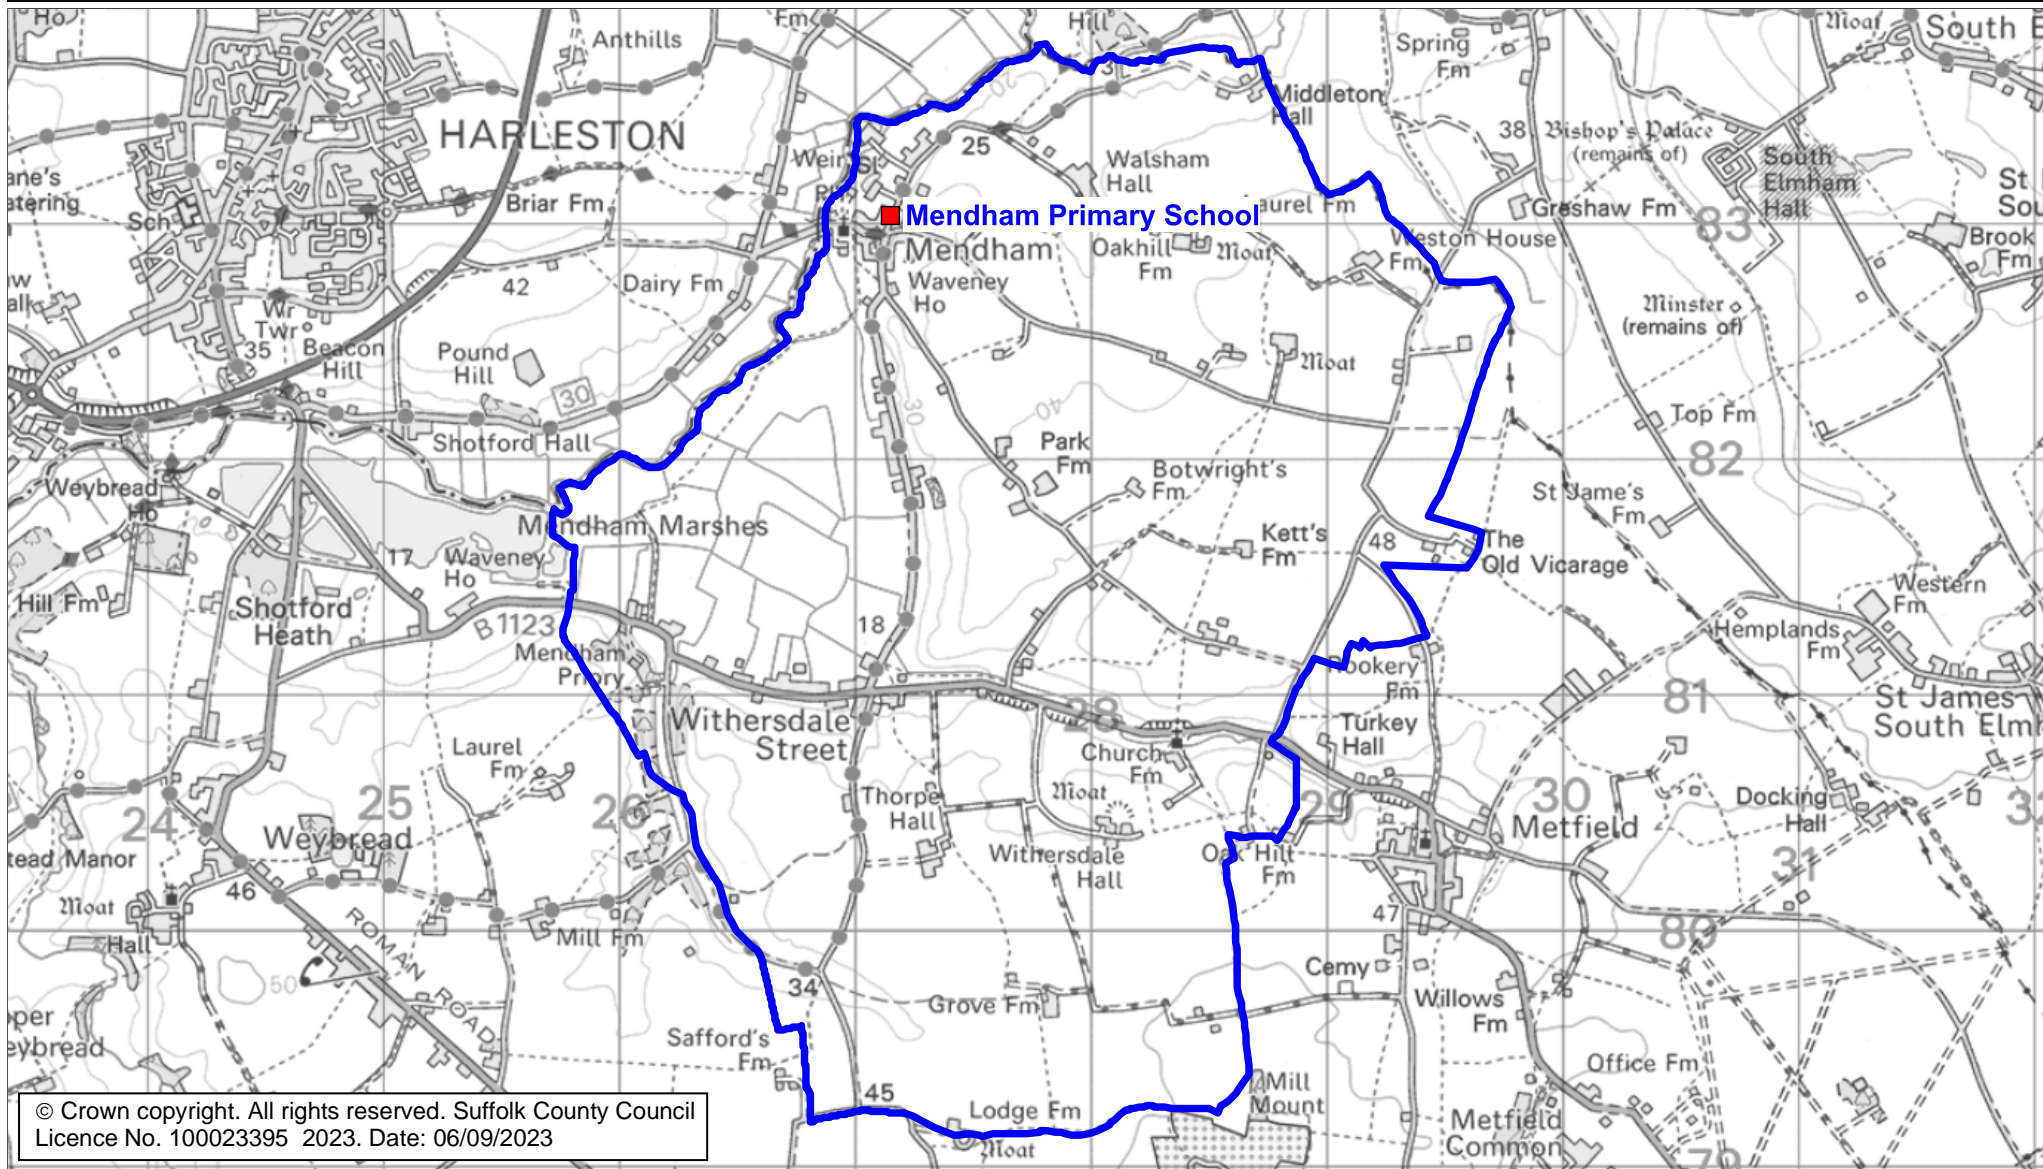

Mendham Primary School Catchment Area

We will only provide SCC funded school travel to your child's catchment area school when it is the nearest suitable school to their home that would have had a place available for them and they meet the distance criteria. Further information can be found at www.suffolk.gov.uk/admissions.

© Crown copyright. All rights reserved. Suffolk County Council
Licence No. 100023395 2023. Date: 06/09/2023

Please note: The boundary shown on this map is intended to give an approximate indication of the catchment area and is correct at the time of printing. It should not be taken to have definitive administrative or legal significance. Note that parts of some catchment areas may be shared with another school. For up-to-date information on a particular address, please contact the Admissions Team on 0345 600 0981.