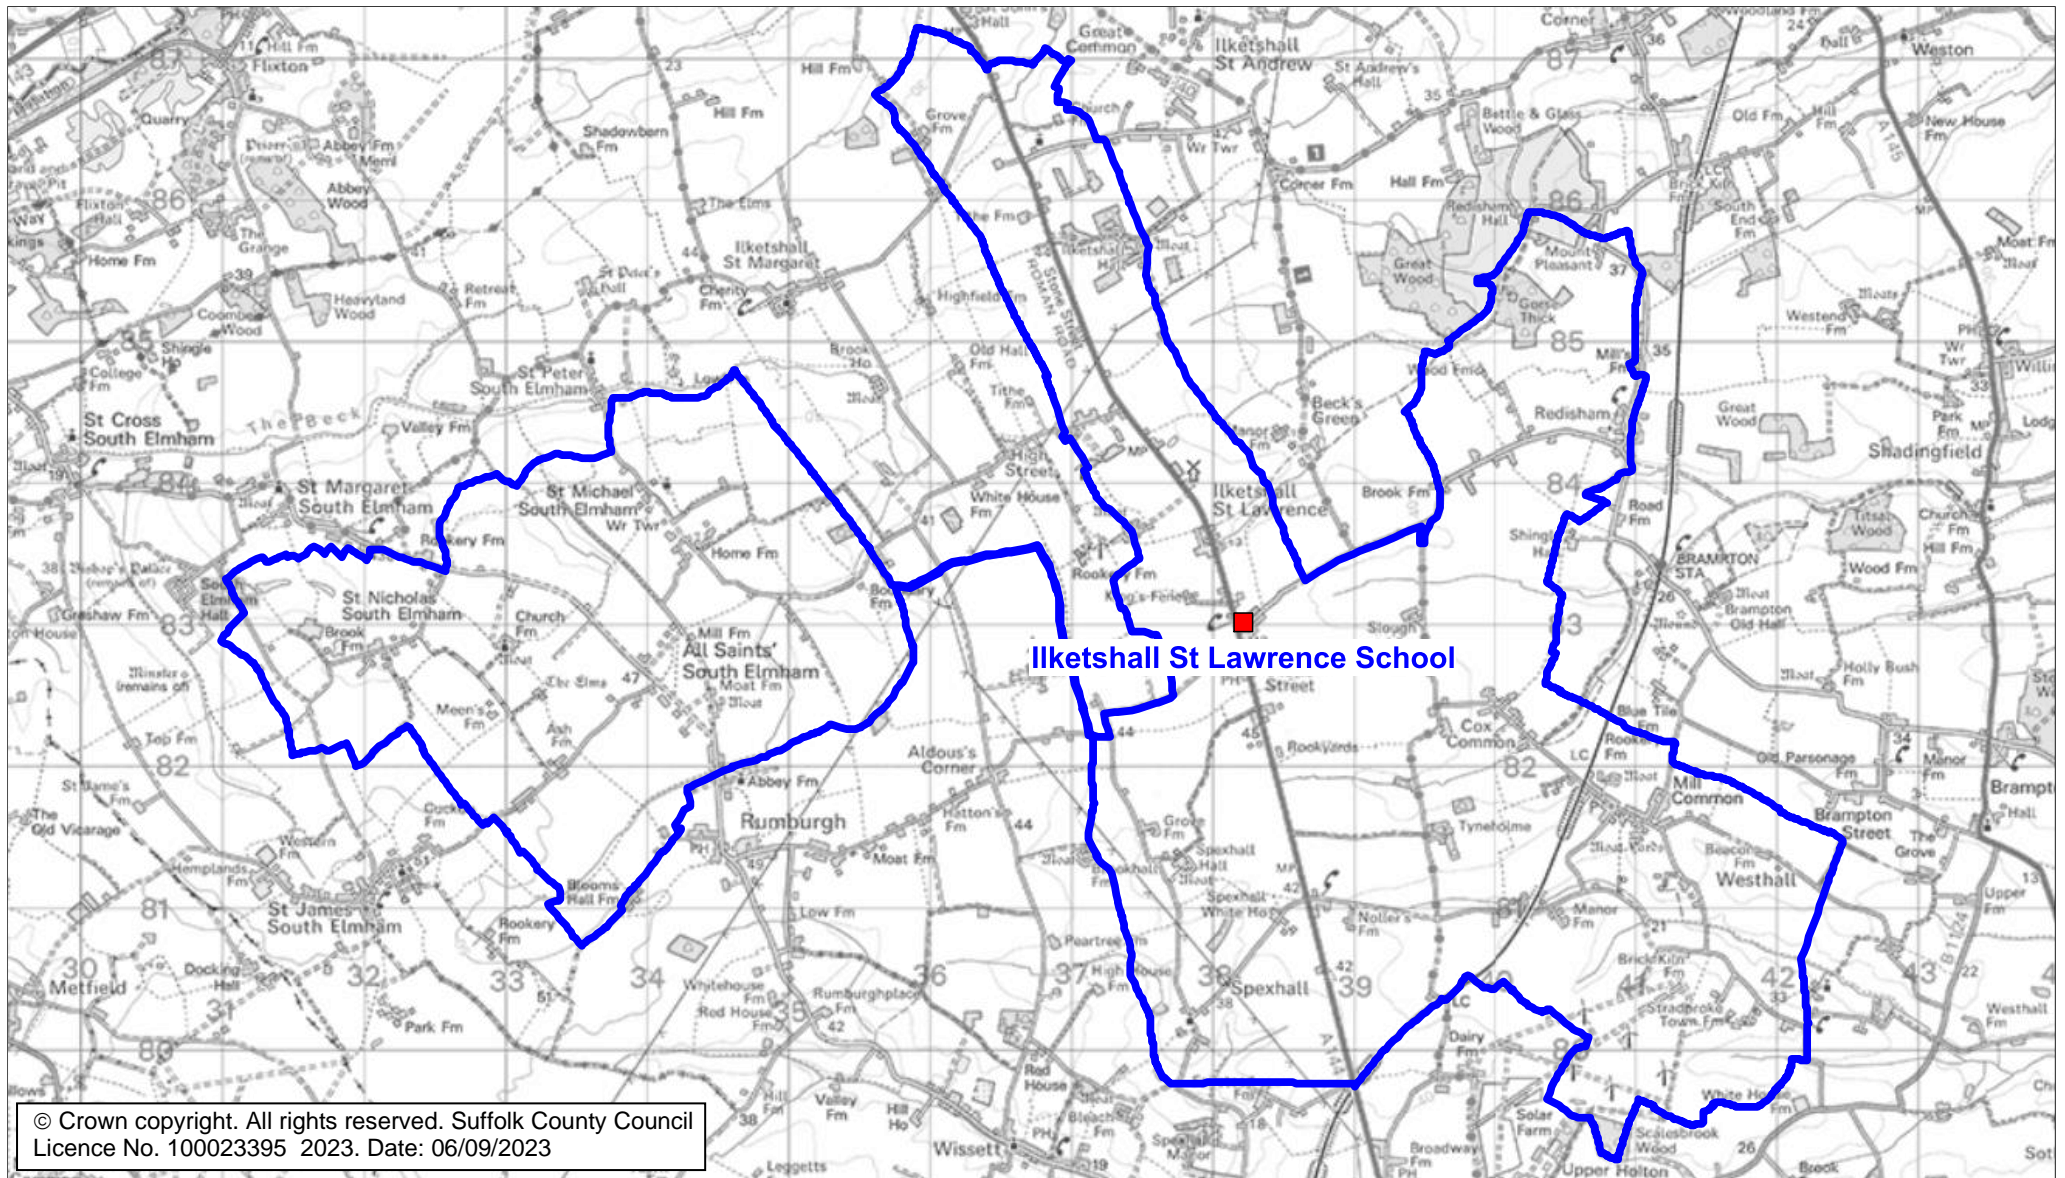

Ilketshall St Lawrence School Catchment Area

We will only provide SCC funded school travel to your child's catchment area school when it is the nearest suitable school to their home that would have had a place available for them and they meet the distance criteria. Further information can be found at www.suffolk.gov.uk/admissions.

Please note: The boundary shown on this map is intended to give an approximate indication of the catchment area and is correct at the time of printing. It should not be taken to have definitive administrative or legal significance. Note that parts of some catchment areas may be shared with another school. For up-to-date information on a particular address, please contact the Admissions Team on 0345 600 0981.