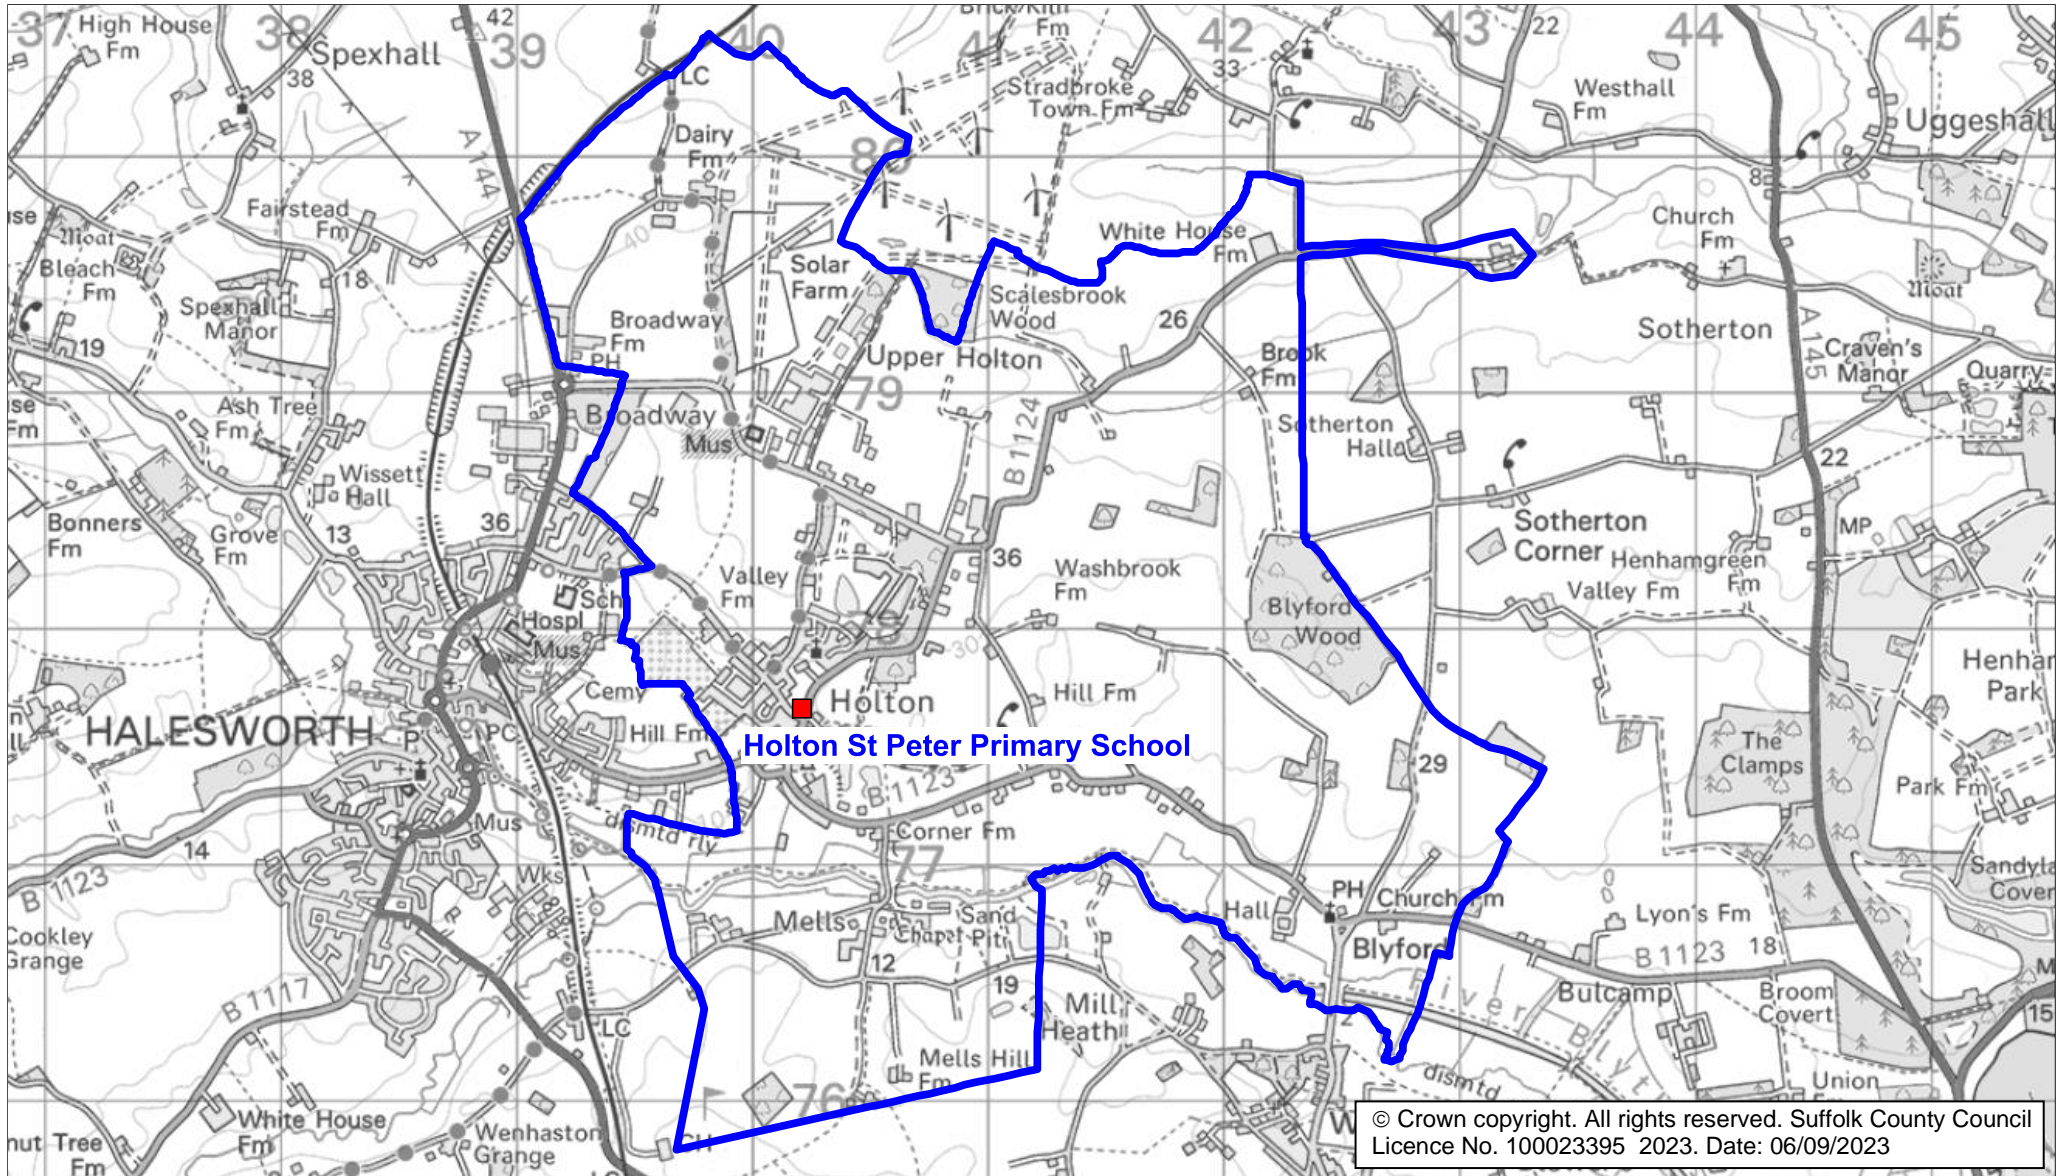

Holton St Peter Primary School Catchment Area

We will only provide SCC funded school travel to your child's catchment area school when it is the nearest suitable school to their home that would have had a place available for them and they meet the distance criteria. Further information can be found at www.suffolk.gov.uk/admissions.

Please note: The boundary shown on this map is intended to give an approximate indication of the catchment area and is correct at the time of printing. It should not be taken to have definitive administrative or legal significance. Note that parts of some catchment areas may be shared with another school. For up-to-date information on a particular address, please contact the Admissions Team on 0345 600 0981.