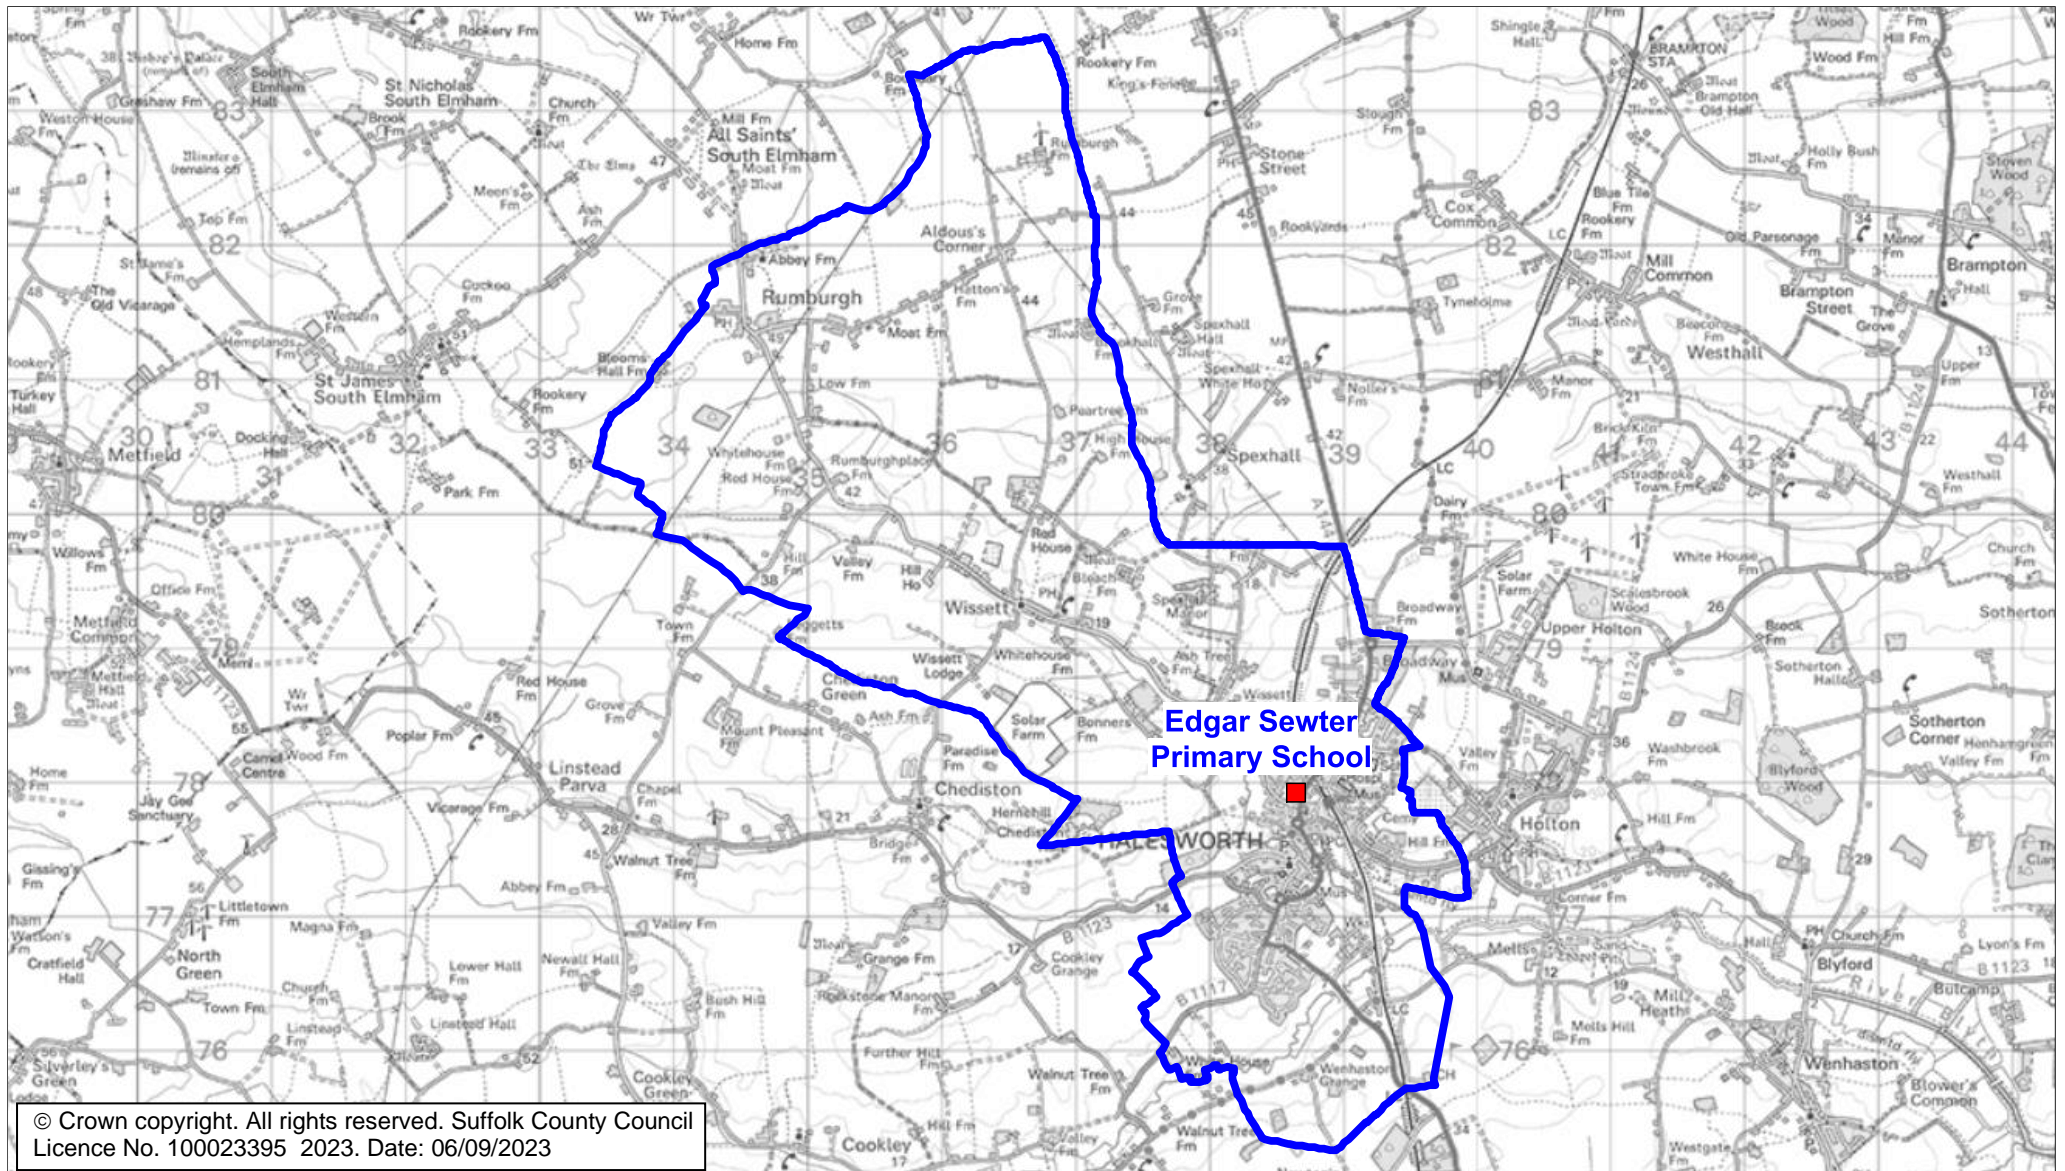

Edgar Sewter Primary School Catchment Area

We will only provide SCC funded school travel to your child's catchment area school when it is the nearest suitable school to their home that would have had a place available for them and they meet the distance criteria. Further information can be found at www.suffolk.gov.uk/admissions.

© Crown copyright. All rights reserved. Suffolk County Council
Licence No. 100023395 2023. Date: 06/09/2023

Please note: The boundary shown on this map is intended to give an approximate indication of the catchment area and is correct at the time of printing. It should not be taken to have definitive administrative or legal significance. Note that parts of some catchment areas may be shared with another school. For up-to-date information on a particular address, please contact the Admissions Team on 0345 600 0981.