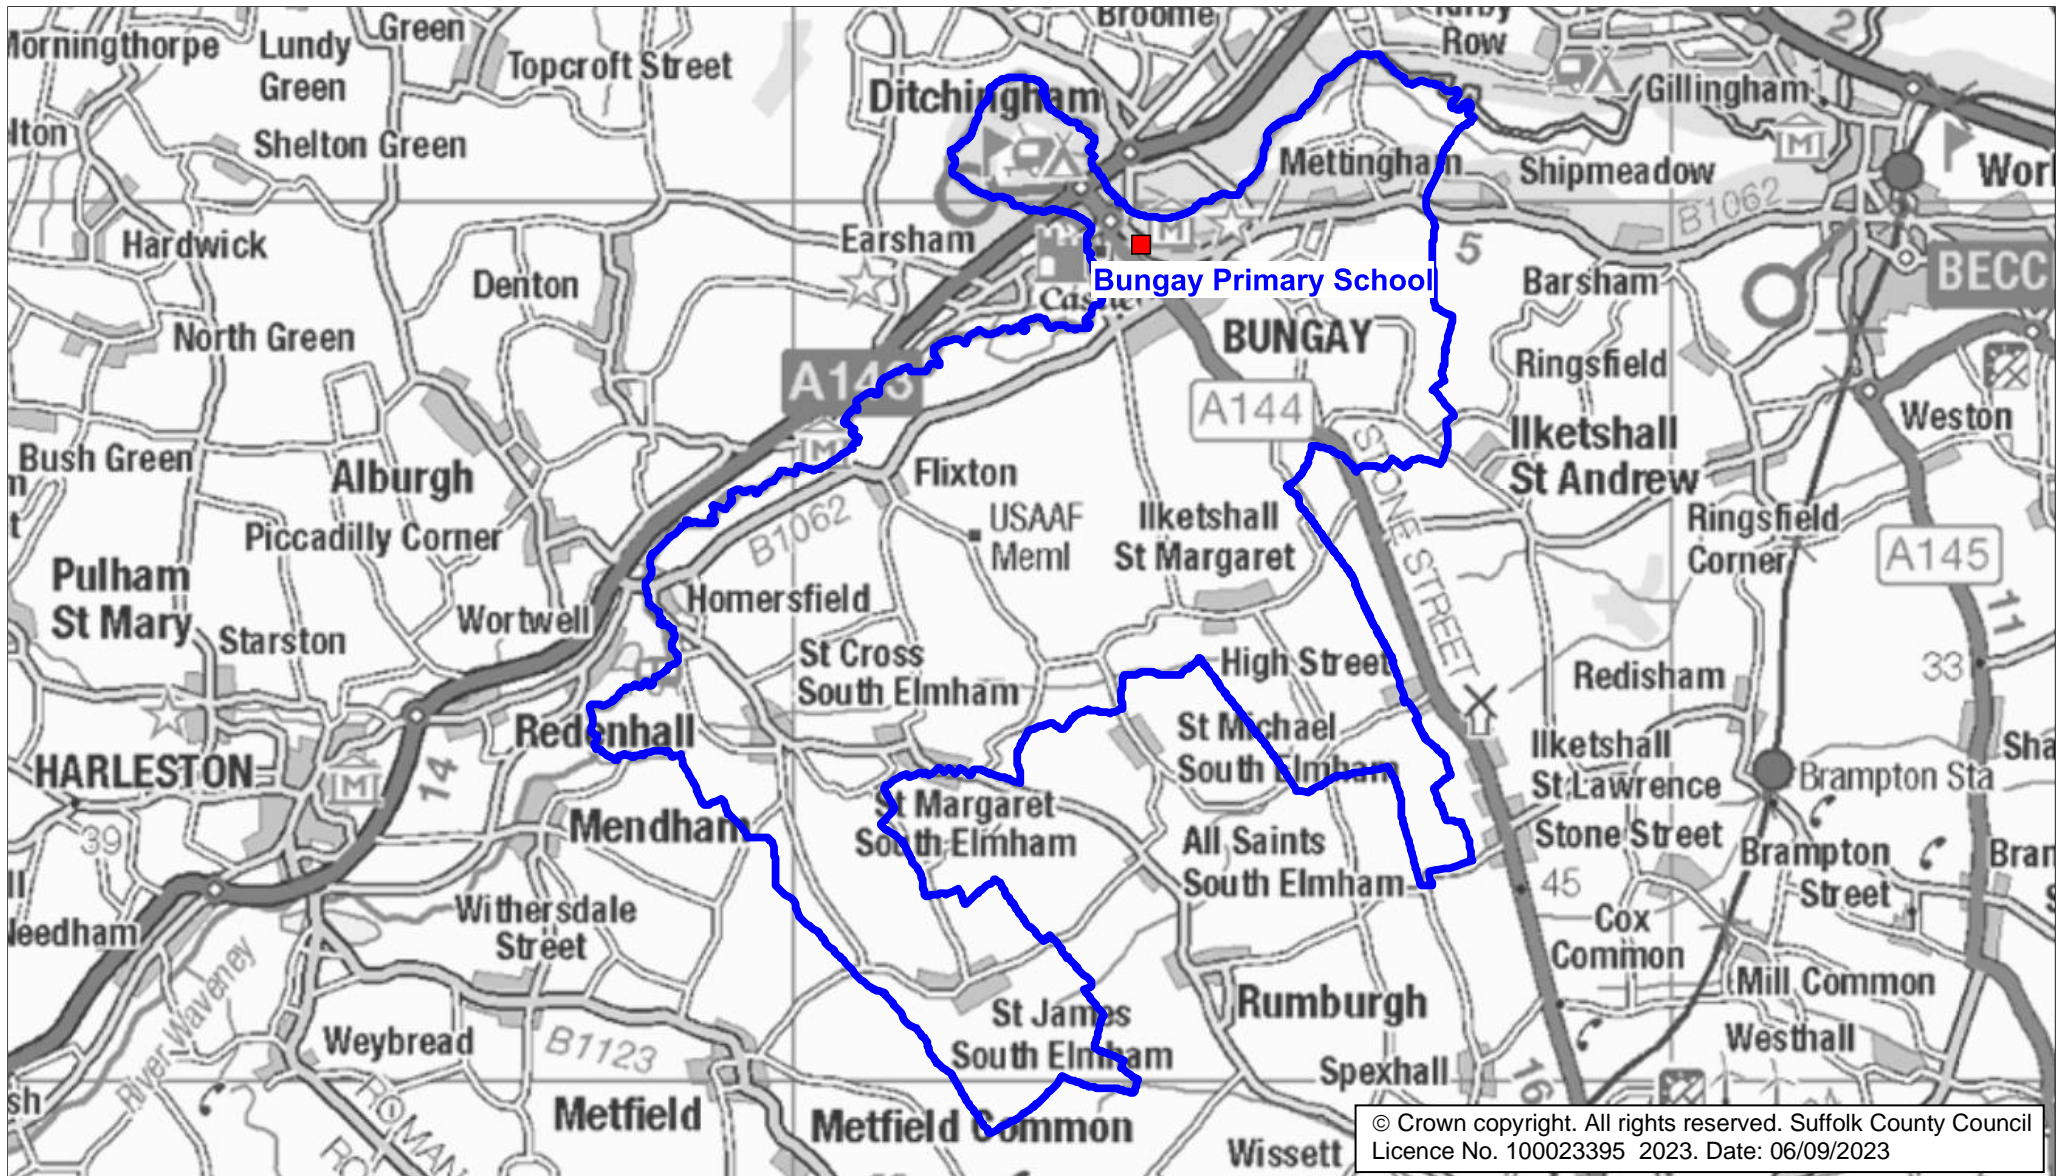

## Bungay Primary School Catchment Area

We will only provide SCC funded school travel to your child's catchment area school when it is the nearest suitable school to their home that would have had a place available for them and they meet the distance criteria. Further information can be found at [www.suffolk.gov.uk/admissions](http://www.suffolk.gov.uk/admissions).

**Please note:** The boundary shown on this map is intended to give an approximate indication of the catchment area and is correct at the time of printing. It should not be taken to have definitive administrative or legal significance. Note that parts of some catchment areas may be shared with another school. For up-to-date information on a particular address, please contact the Admissions Team on 0345 600 0981.