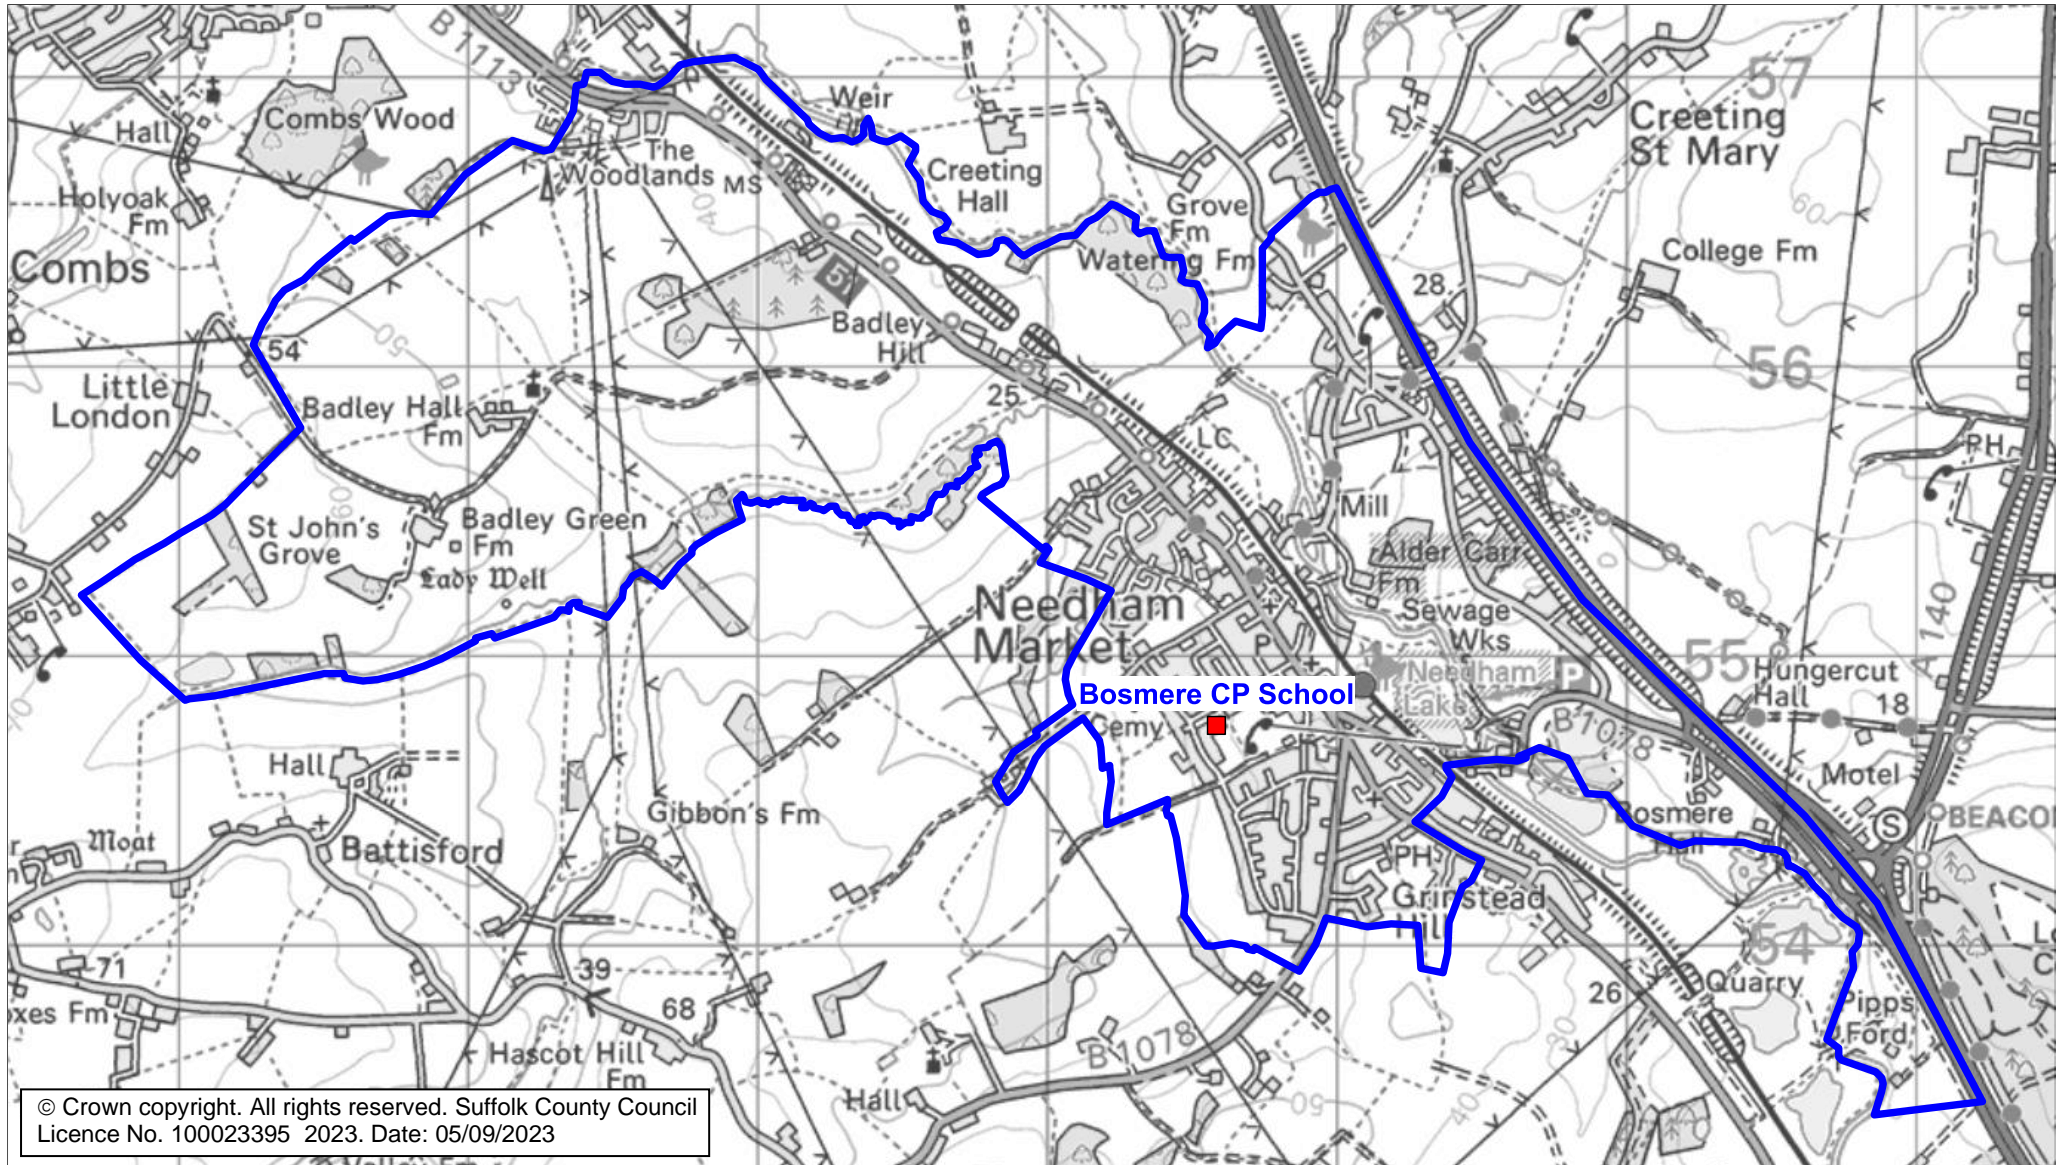

Bosmere CP School Catchment Area

We will only provide SCC funded school travel to your child's catchment area school when it is the nearest suitable school to their home that would have had a place available for them and they meet the distance criteria. Further information can be found at www.suffolk.gov.uk/admissions.

Please note: The boundary shown on this map is intended to give an approximate indication of the catchment area and is correct at the time of printing. It should not be taken to have definitive administrative or legal significance. Note that parts of some catchment areas may be shared with another school. For up-to-date information on a particular address, please contact the Admissions Team on 0345 600 0981.