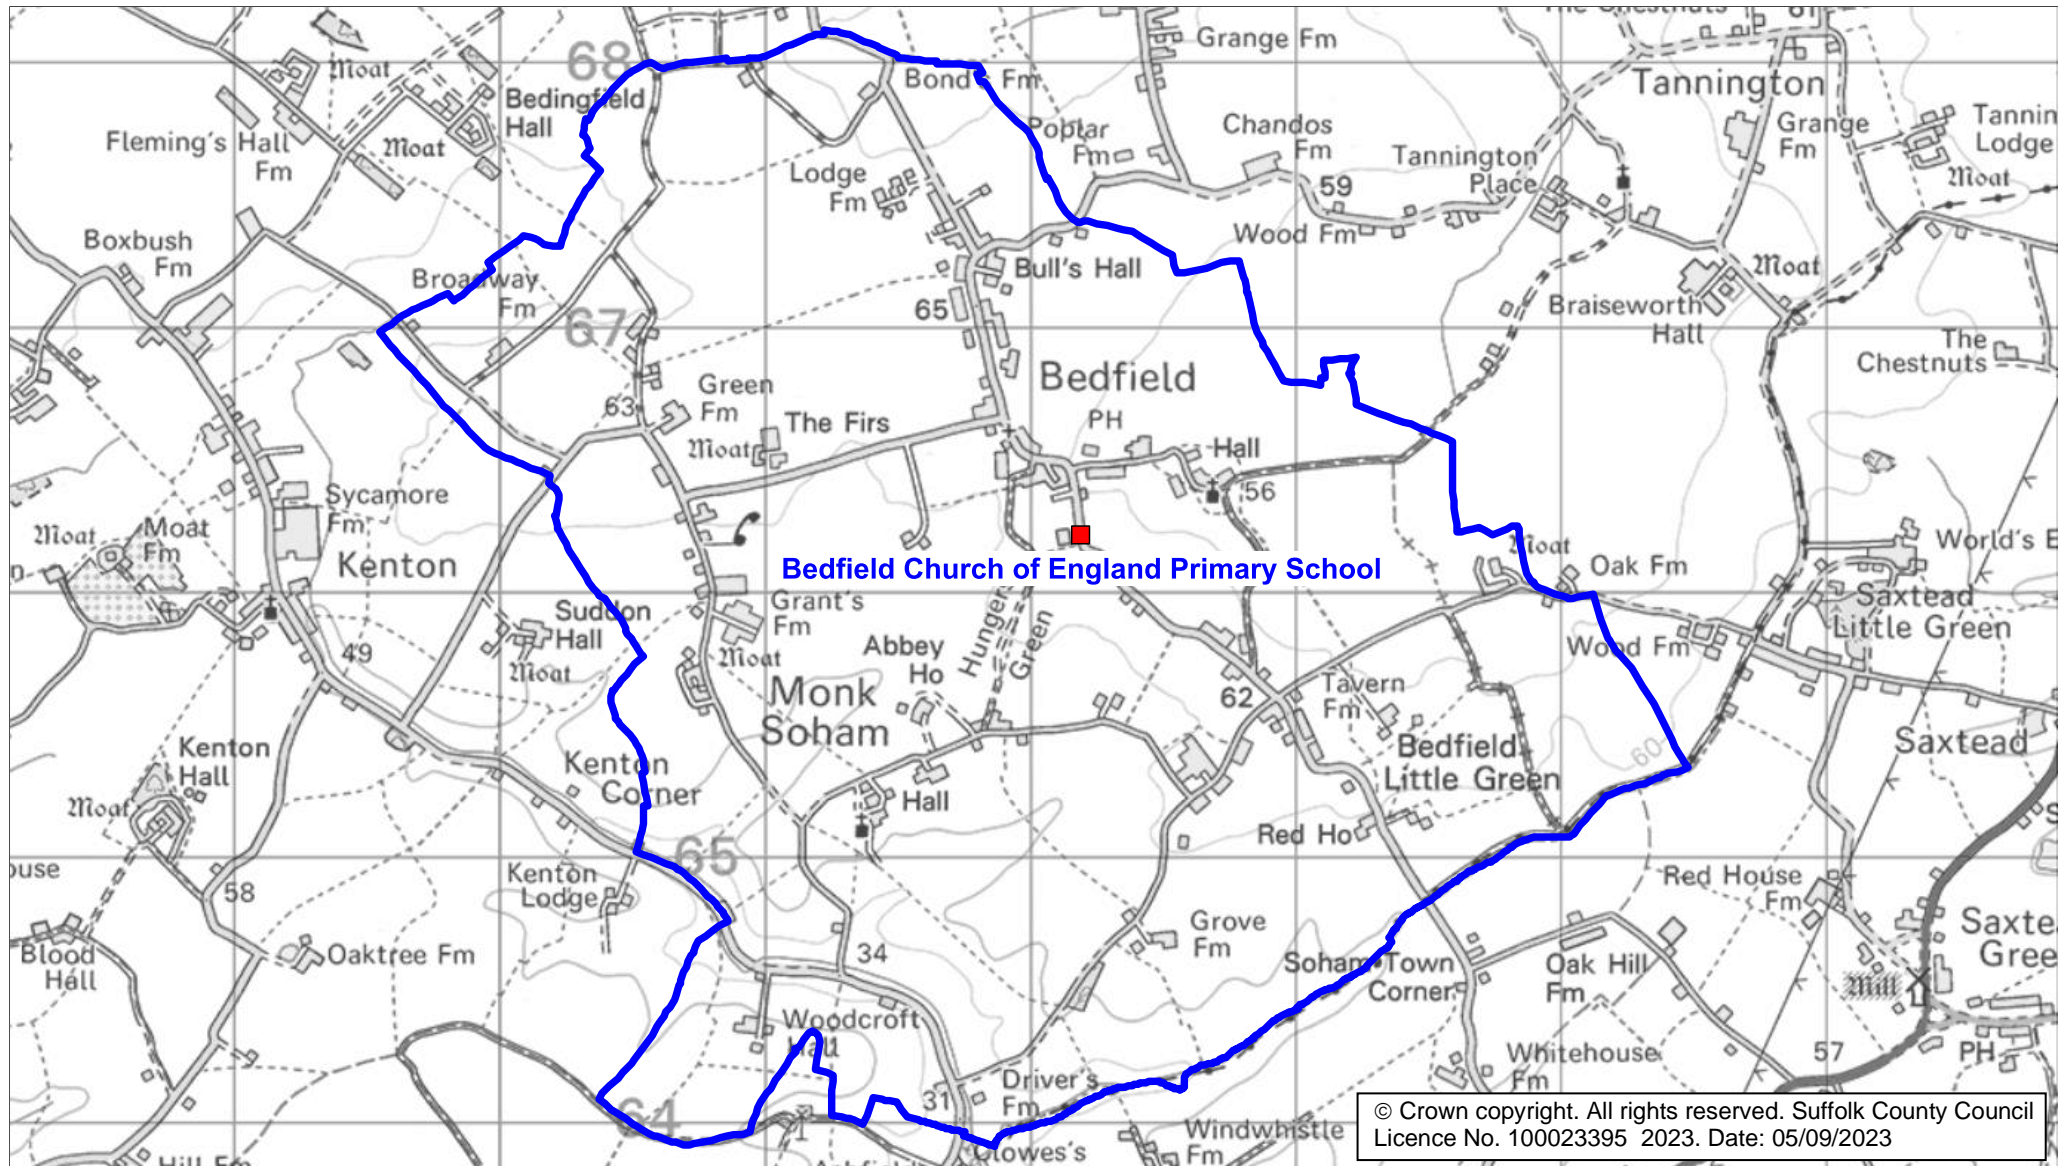

© Crown copyright. All rights reserved. Suffolk County Council  
Licence No. 100023395 2023. Date: 05/09/2023

**Please note:** The boundary shown on this map is intended to give an approximate indication of the catchment area and is correct at the time of printing. It should not be taken to have definitive administrative or legal significance. Note that parts of some catchment areas may be shared with another school. For up-to-date information on a particular address, please contact the Admissions Team on 0345 600 0981.