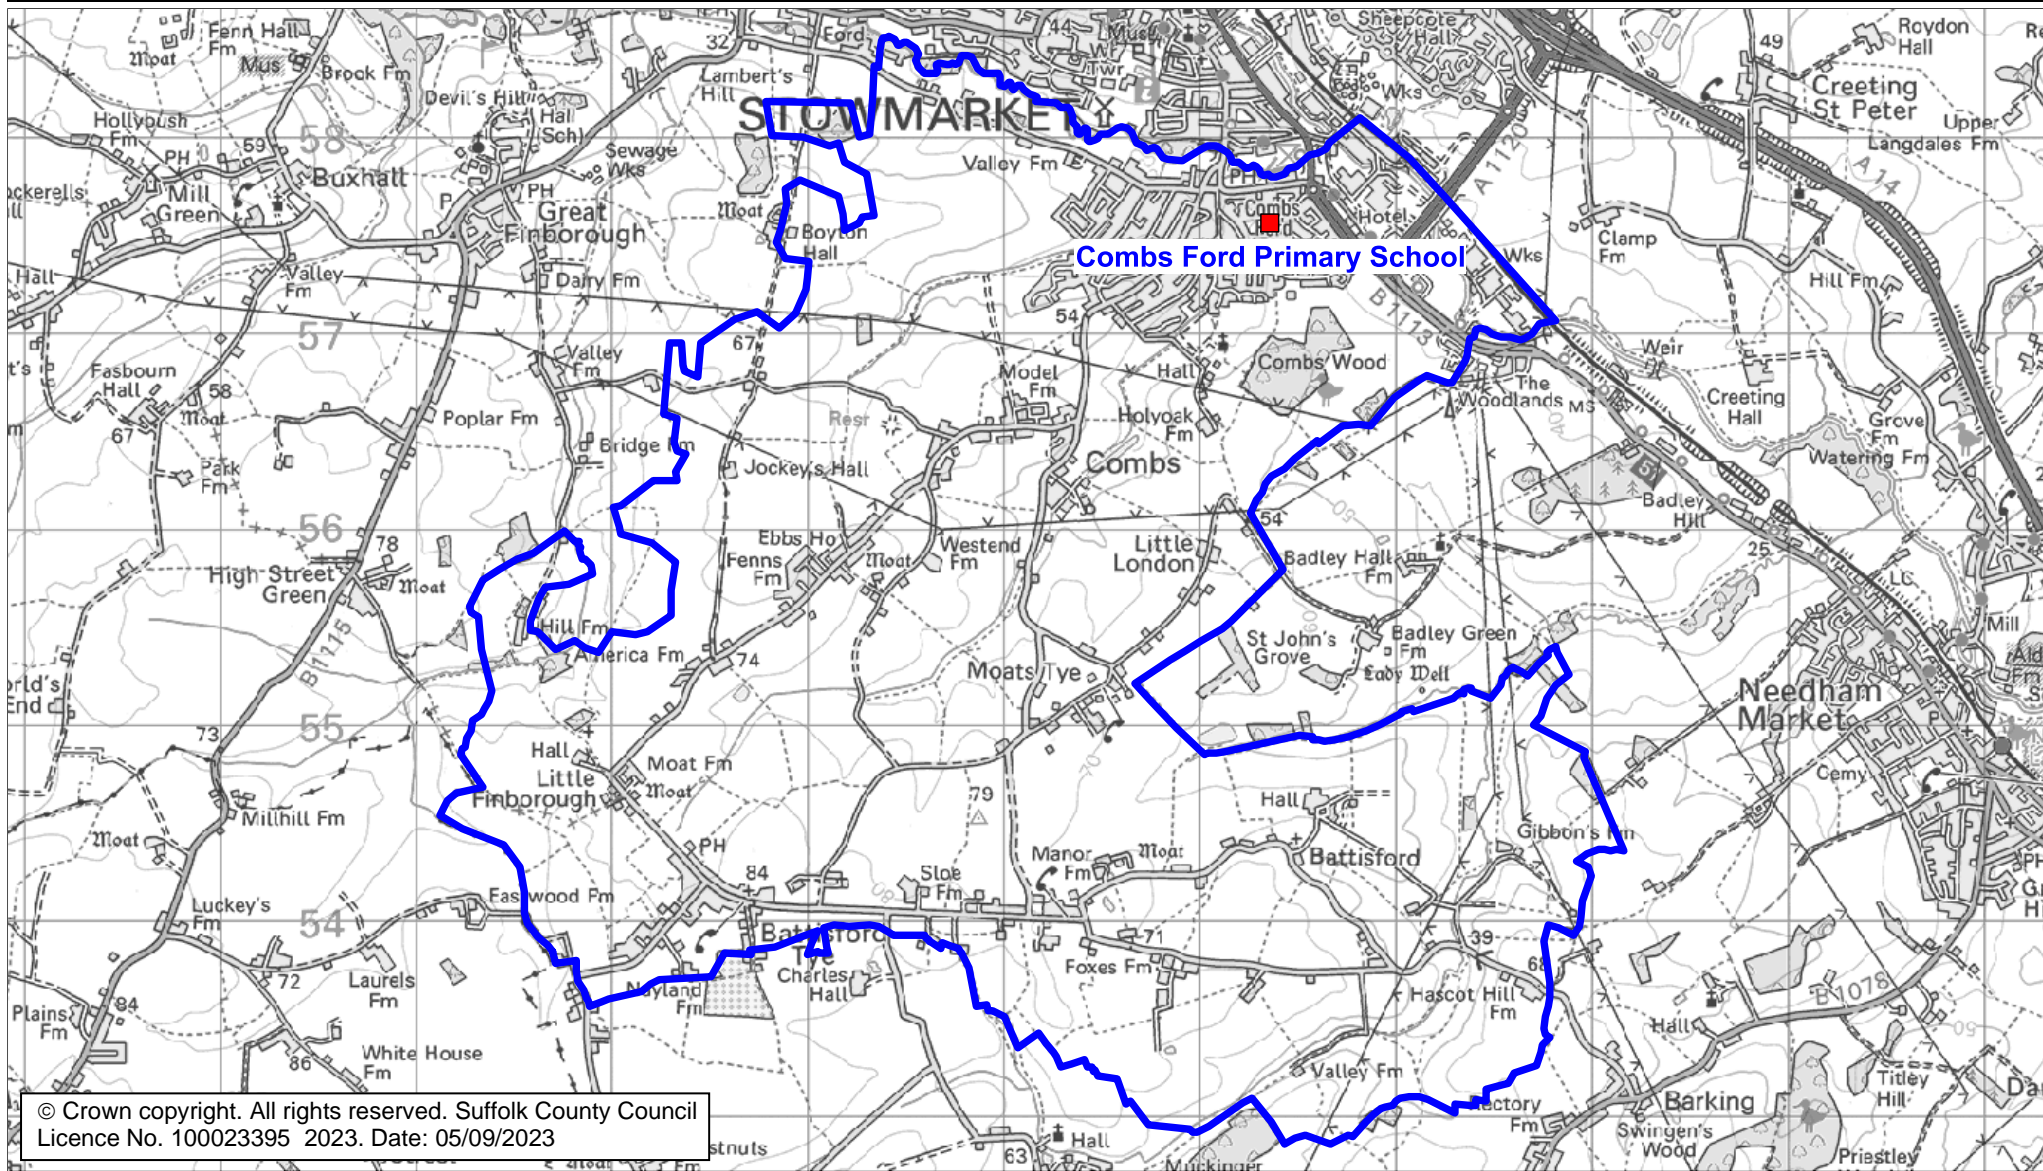

Combs Ford Primary School Catchment Area

We will only provide SCC funded school travel to your child's catchment area school when it is the nearest suitable school to their home that would have had a place available for them and they meet the distance criteria. Further information can be found at www.suffolk.gov.uk/admissions.

© Crown copyright. All rights reserved. Suffolk County Council
Licence No. 100023395 2023. Date: 05/09/2023

Please note: The boundary shown on this map is intended to give an approximate indication of the catchment area and is correct at the time of printing. It should not be taken to have definitive administrative or legal significance. Note that parts of some catchment areas may be shared with another school. For up-to-date information on a particular address, please contact the Admissions Team on 0345 600 0981.