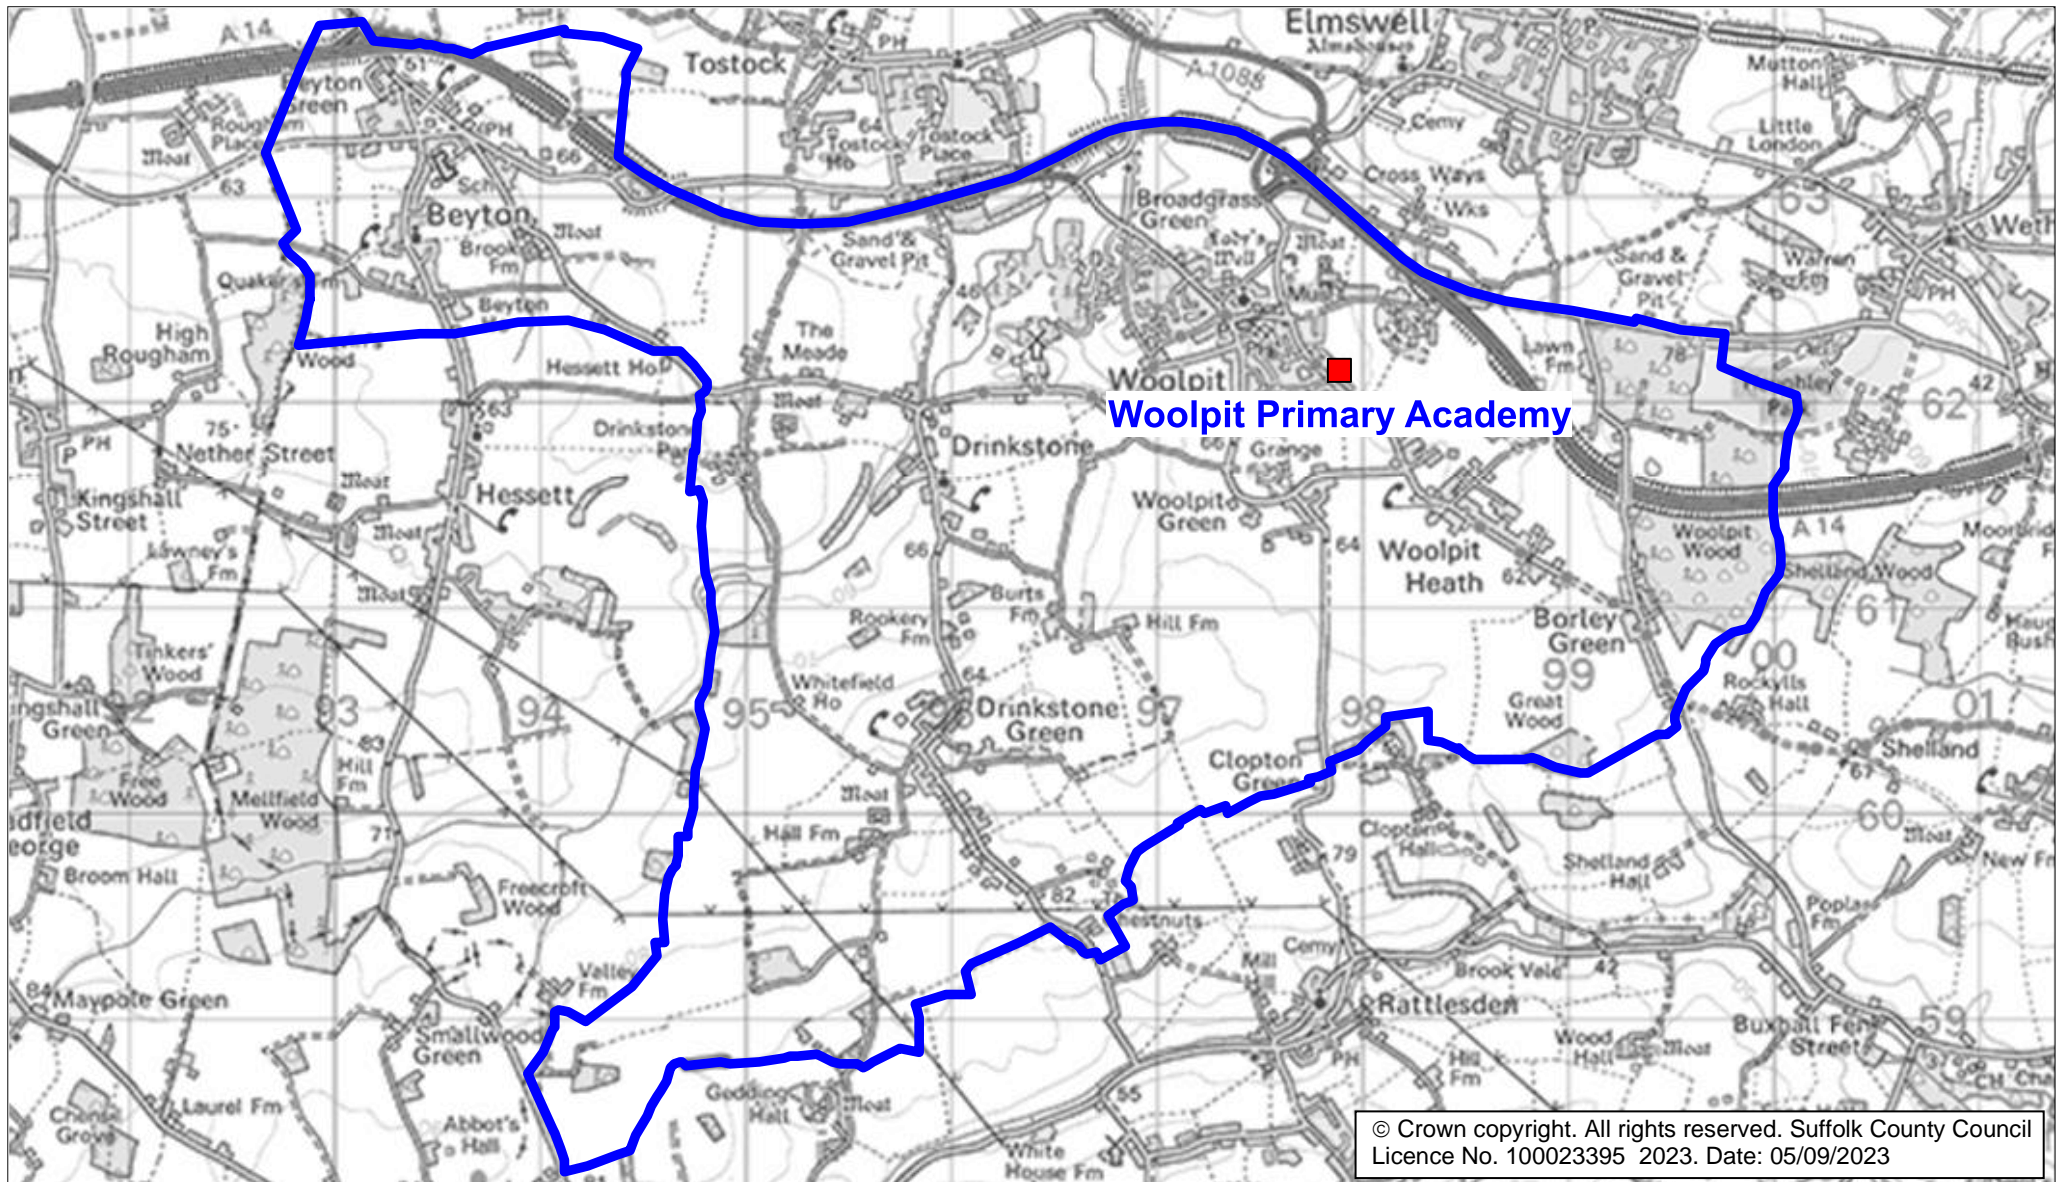

## Woolpit Primary Academy Catchment Area

We will only provide SCC funded school travel to your child's catchment area school when it is the nearest suitable school to their home that would have had a place available for them and they meet the distance criteria. Further information can be found at [www.suffolk.gov.uk/admissions](http://www.suffolk.gov.uk/admissions).

**Please note:** The boundary shown on this map is intended to give an approximate indication of the catchment area and is correct at the time of printing. It should not be taken to have definitive administrative or legal significance. Note that parts of some catchment areas may be shared with another school. For up-to-date information on a particular address, please contact the Admissions Team on 0345 600 0981.