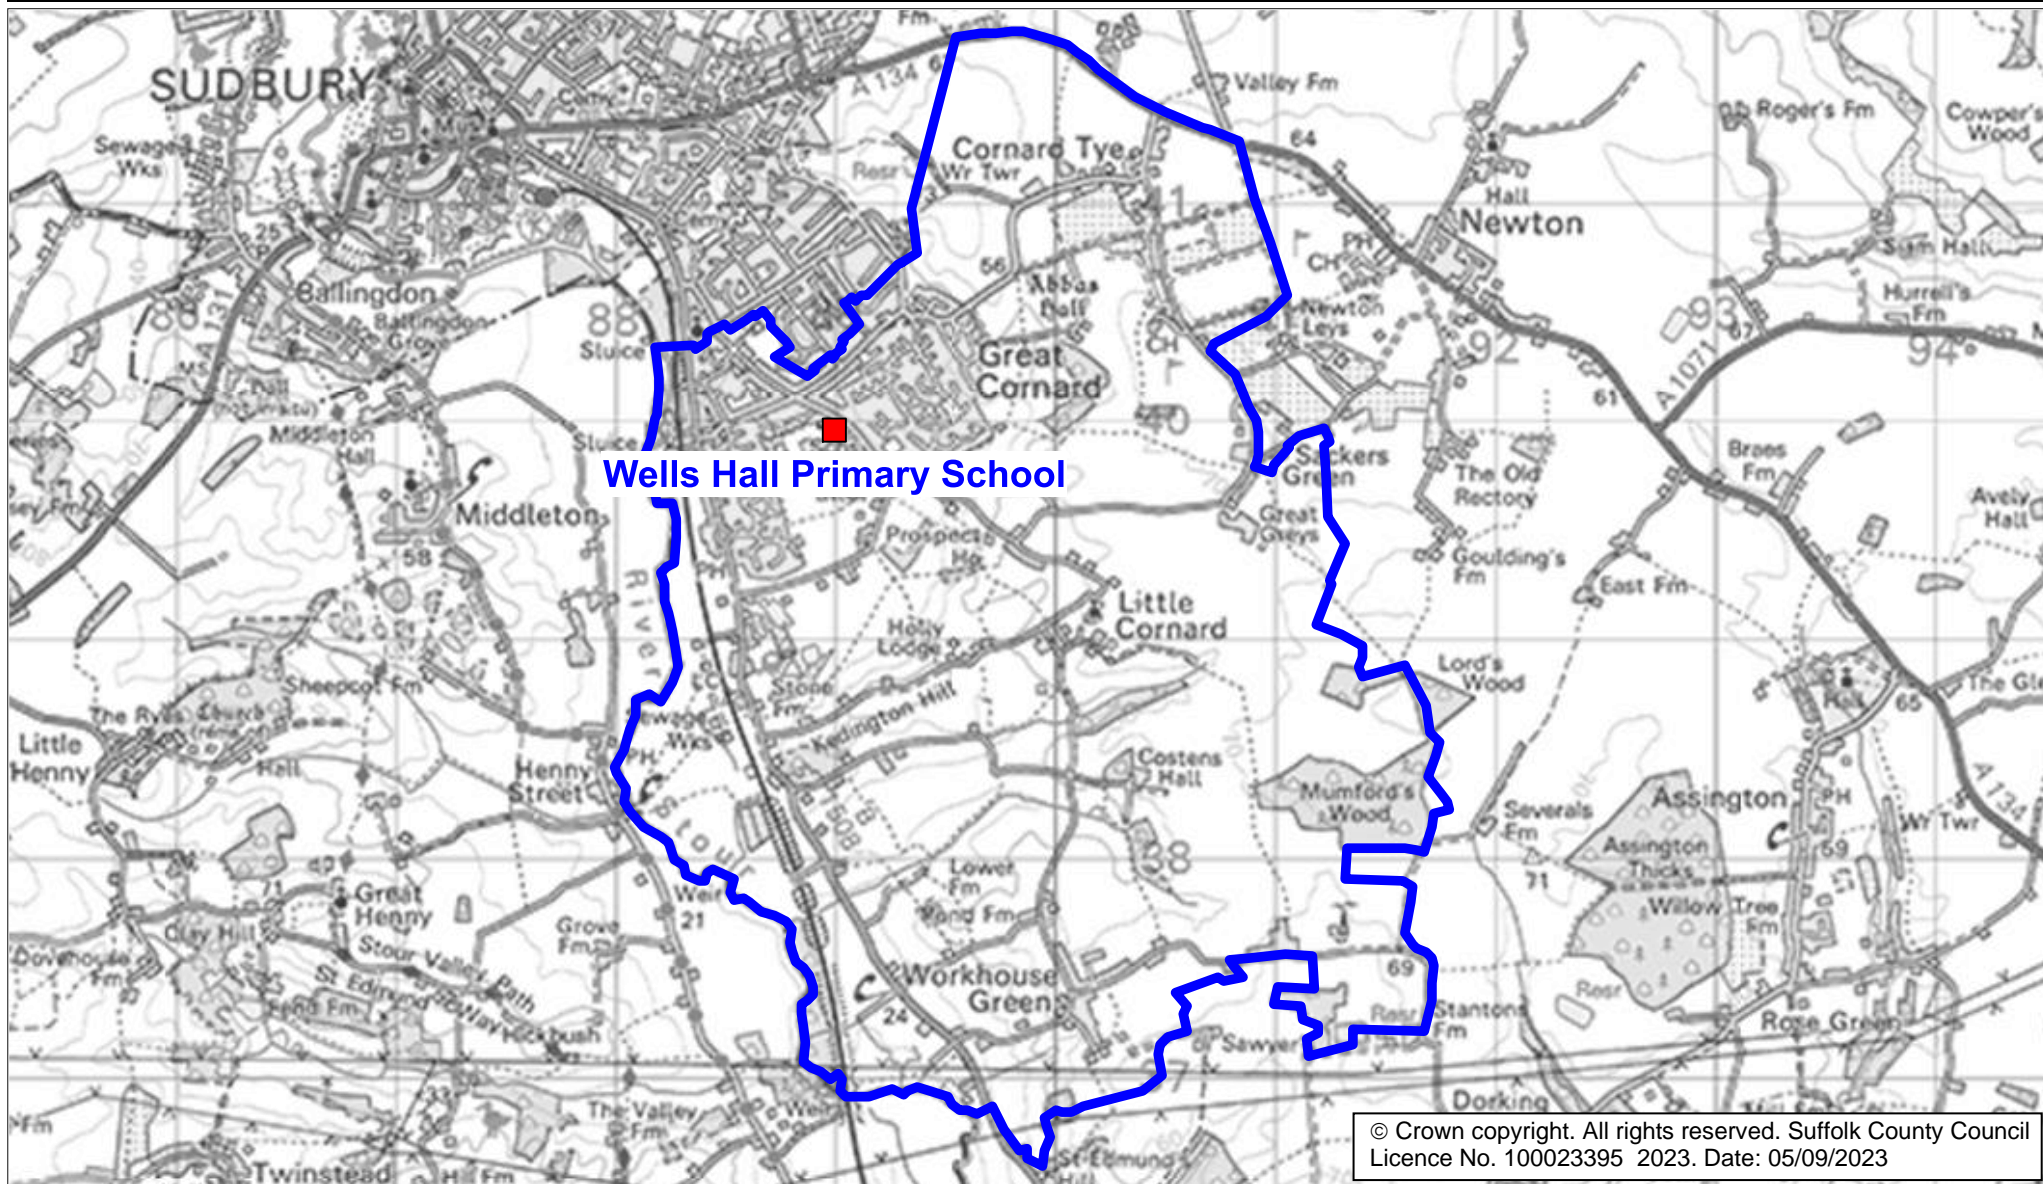

Wells Hall Primary School Catchment Area

We will only provide SCC funded school travel to your child's catchment area school when it is the nearest suitable school to their home that would have had a place available for them and they meet the distance criteria. Further information can be found at www.suffolk.gov.uk/admissions.

Please note: The boundary shown on this map is intended to give an approximate indication of the catchment area and is correct at the time of printing. It should not be taken to have definitive administrative or legal significance. Note that parts of some catchment areas may be shared with another school. For up-to-date information on a particular address, please contact the Admissions Team on 0345 600 0981.