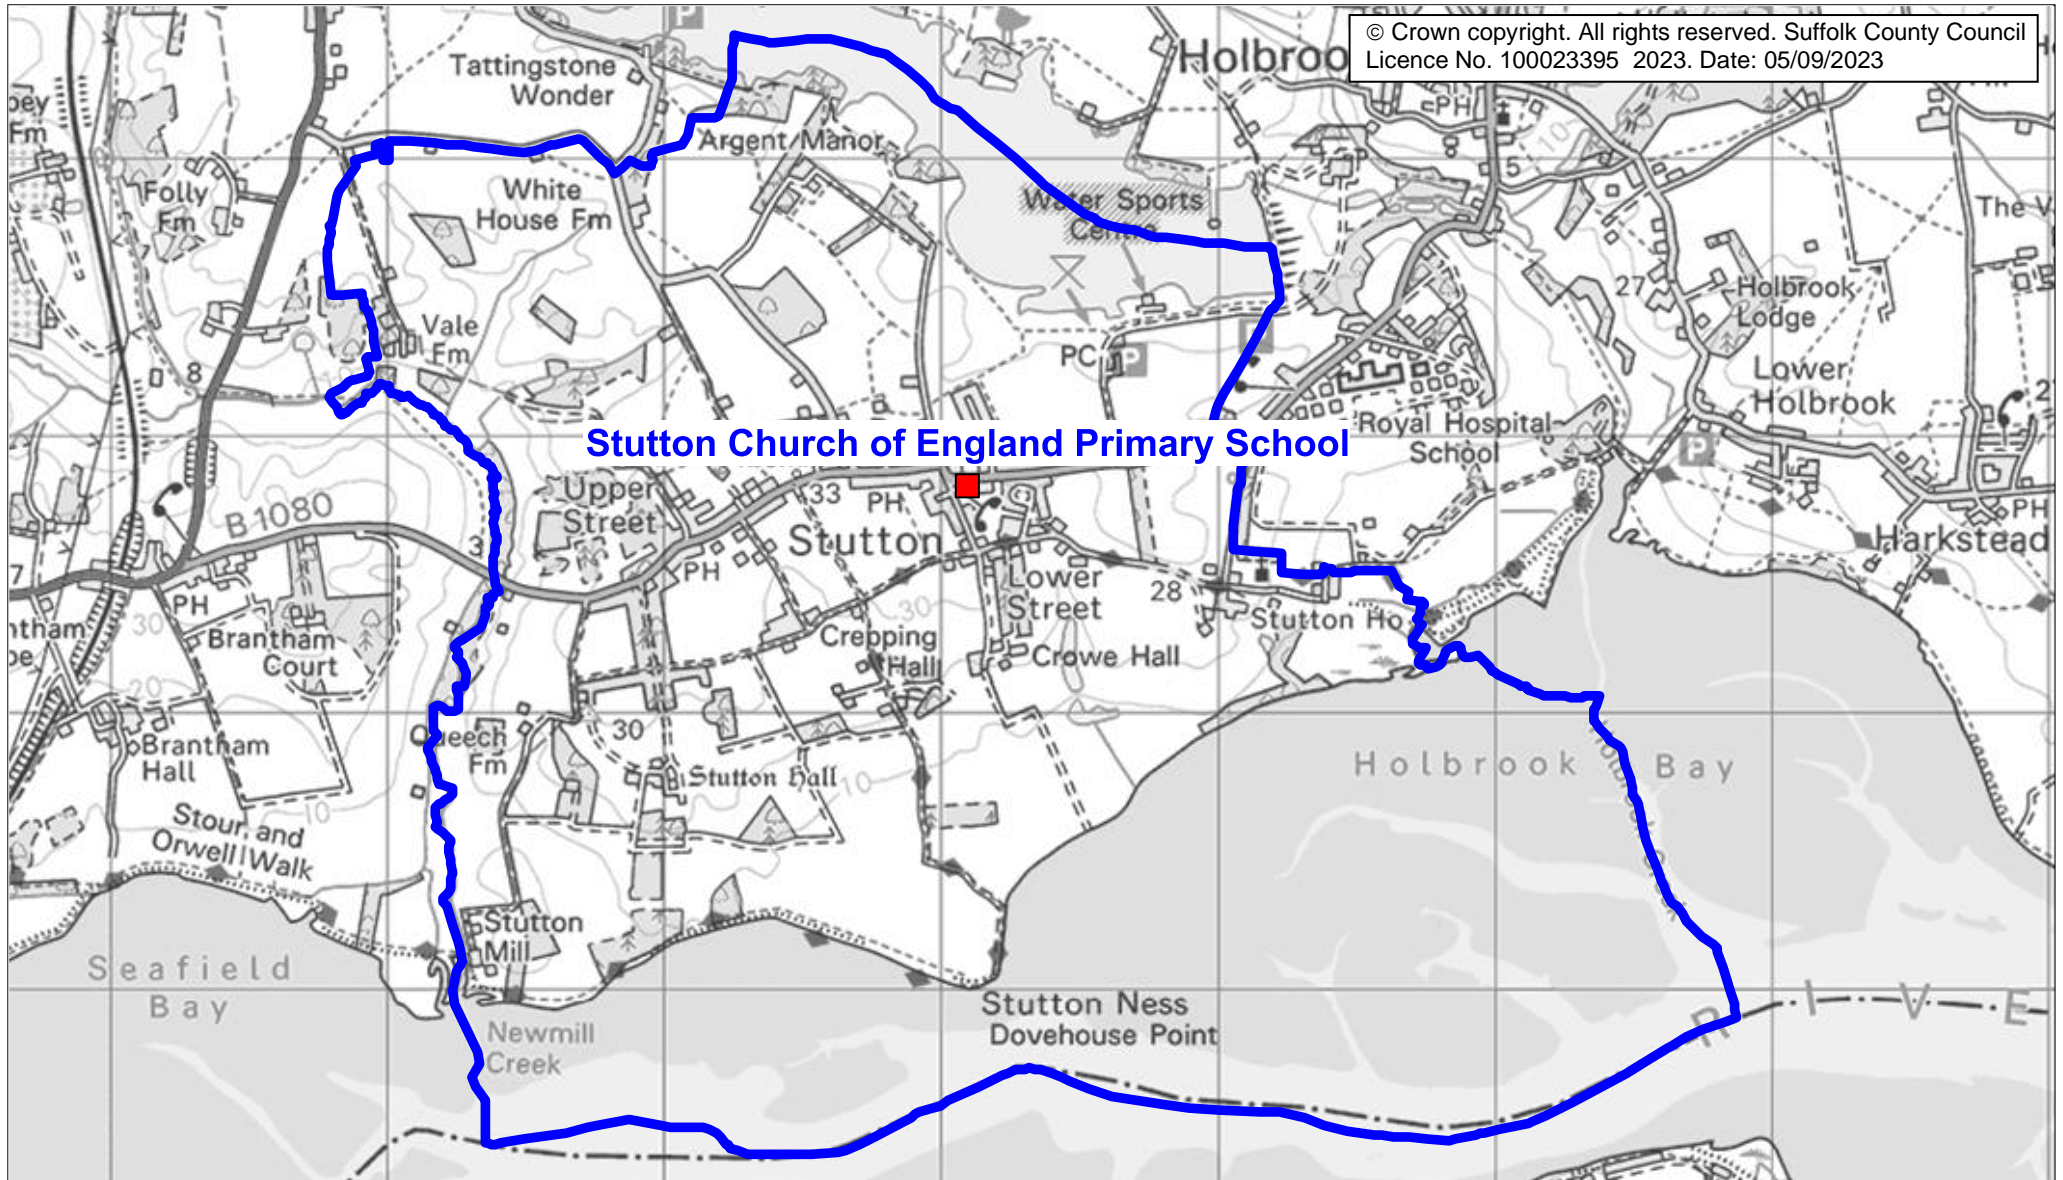

## Stutton Church of England Primary School Catchment Area

We will only provide SCC funded school travel to your child's catchment area school when it is the nearest suitable school to their home that would have had a place available for them and they meet the distance criteria. Further information can be found at [www.suffolk.gov.uk/admissions](http://www.suffolk.gov.uk/admissions).

© Crown copyright. All rights reserved. Suffolk County Council  
Licence No. 100023395 2023. Date: 05/09/2023

**Please note:** The boundary shown on this map is intended to give an approximate indication of the catchment area and is correct at the time of printing. It should not be taken to have definitive administrative or legal significance. Note that parts of some catchment areas may be shared with another school. For up-to-date information on a particular address, please contact the Admissions Team on 0345 600 0981.