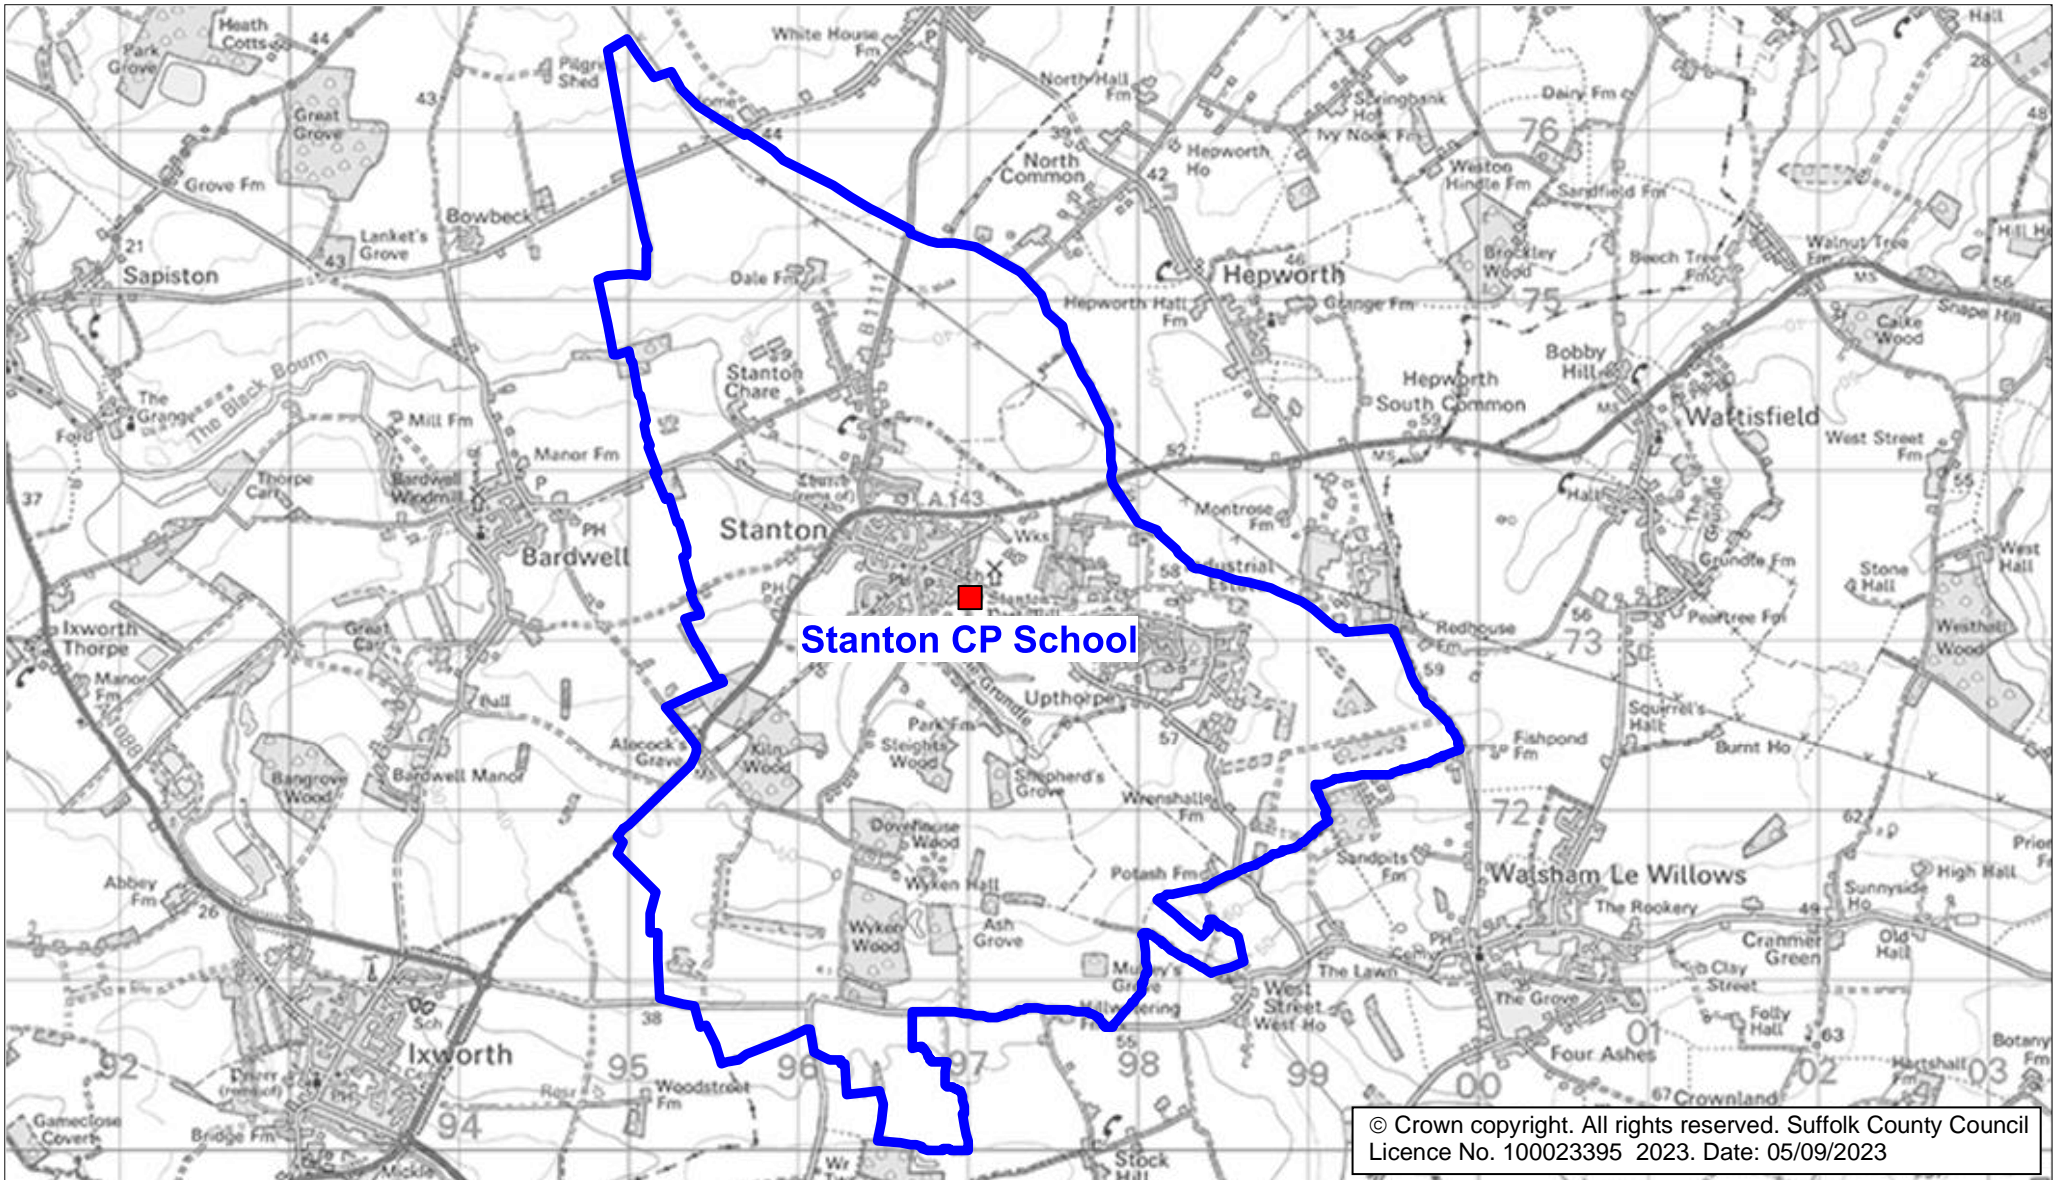

Stanton CP School Catchment Area

We will only provide SCC funded school travel to your child's catchment area school when it is the nearest suitable school to their home that would have had a place available for them and they meet the distance criteria. Further information can be found at www.suffolk.gov.uk/admissions.

Please note: The boundary shown on this map is intended to give an approximate indication of the catchment area and is correct at the time of printing. It should not be taken to have definitive administrative or legal significance. Note that parts of some catchment areas may be shared with another school. For up-to-date information on a particular address, please contact the Admissions Team on 0345 600 0981.