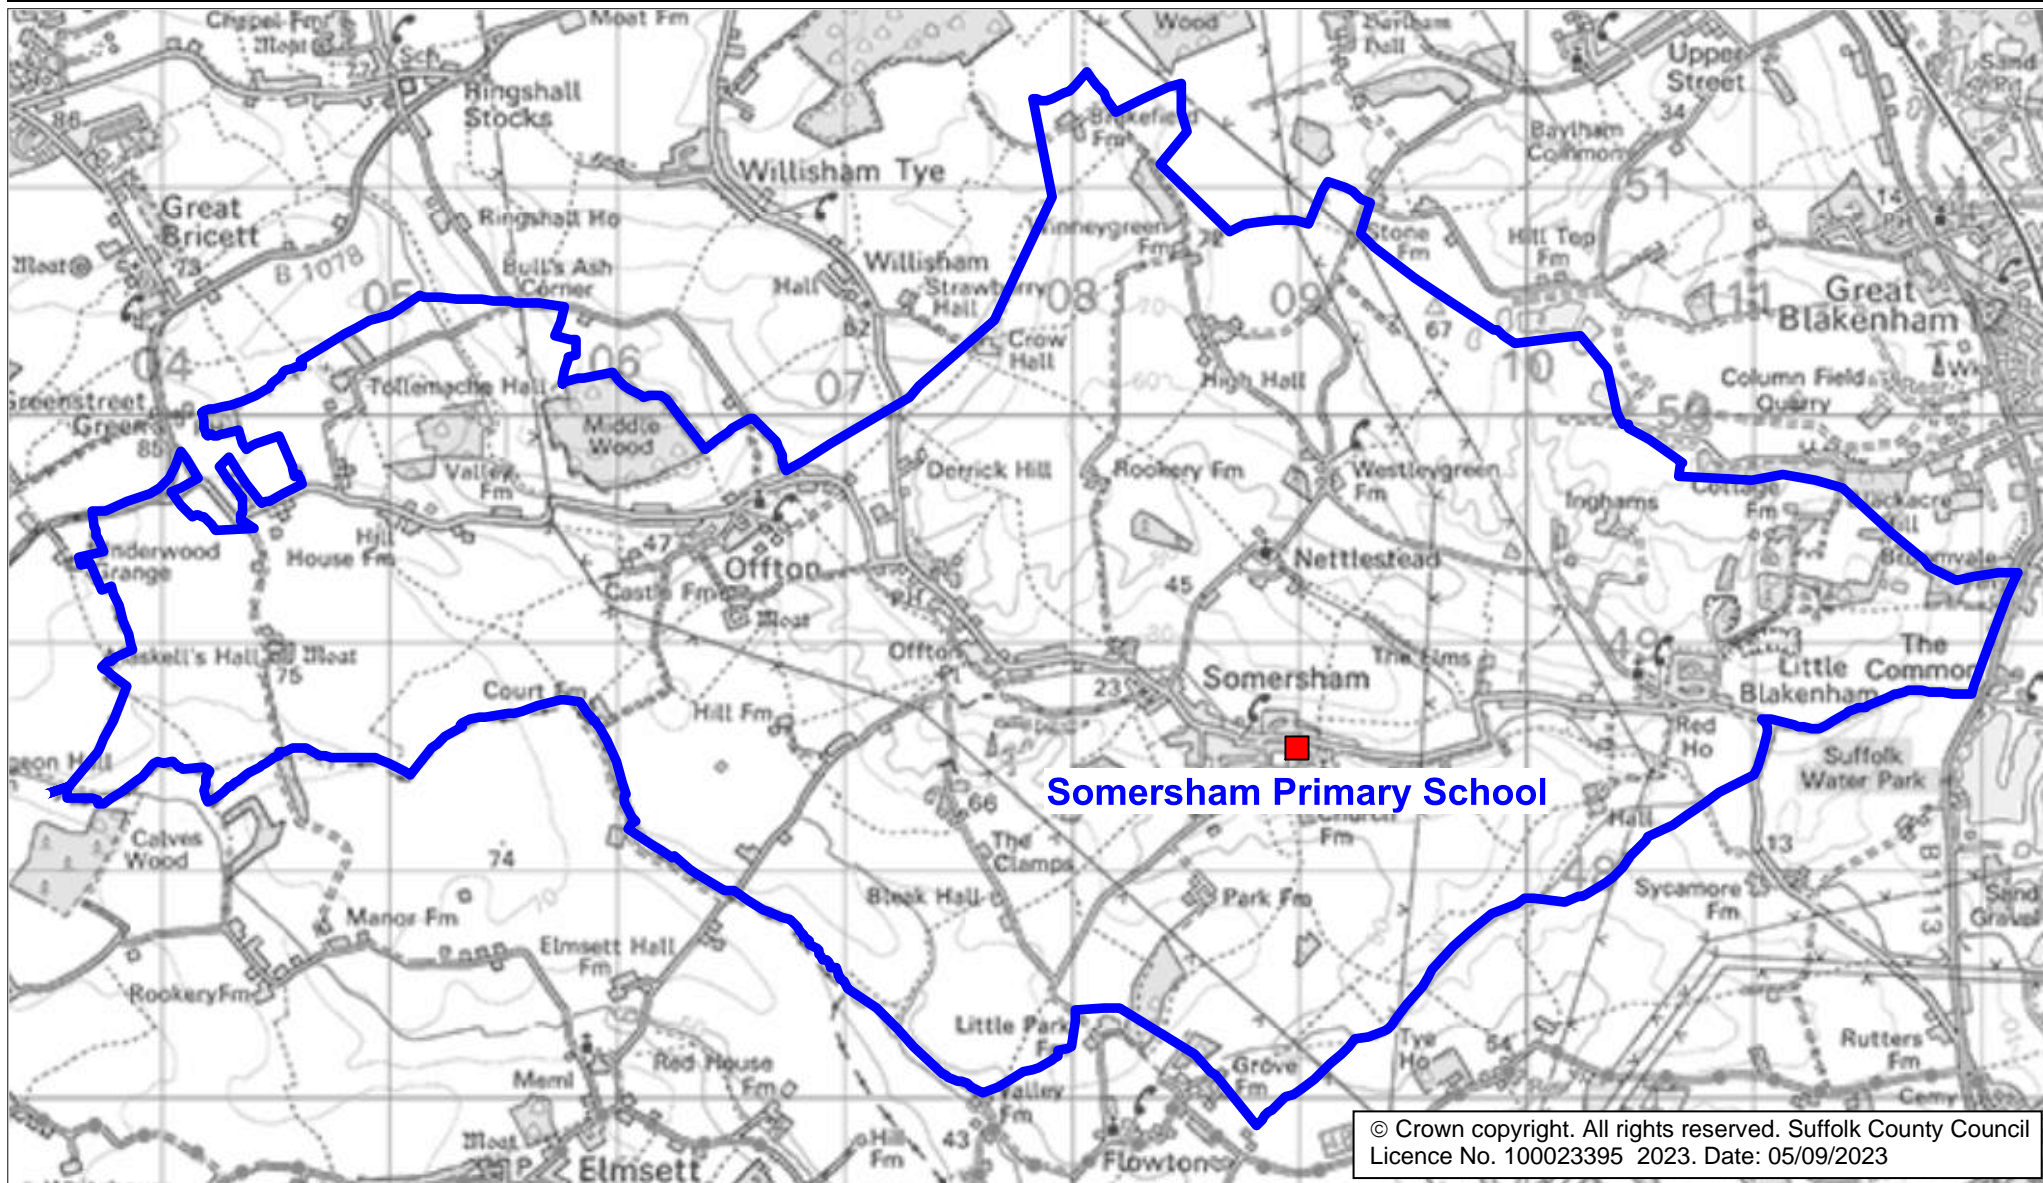

Somersham Primary School Catchment Area

We will only provide SCC funded school travel to your child's catchment area school when it is the nearest suitable school to their home that would have had a place available for them and they meet the distance criteria. Further information can be found at www.suffolk.gov.uk/admissions.

Please note: The boundary shown on this map is intended to give an approximate indication of the catchment area and is correct at the time of printing. It should not be taken to have definitive administrative or legal significance. Note that parts of some catchment areas may be shared with another school. For up-to-date information on a particular address, please contact the Admissions Team on 0345 600 0981.