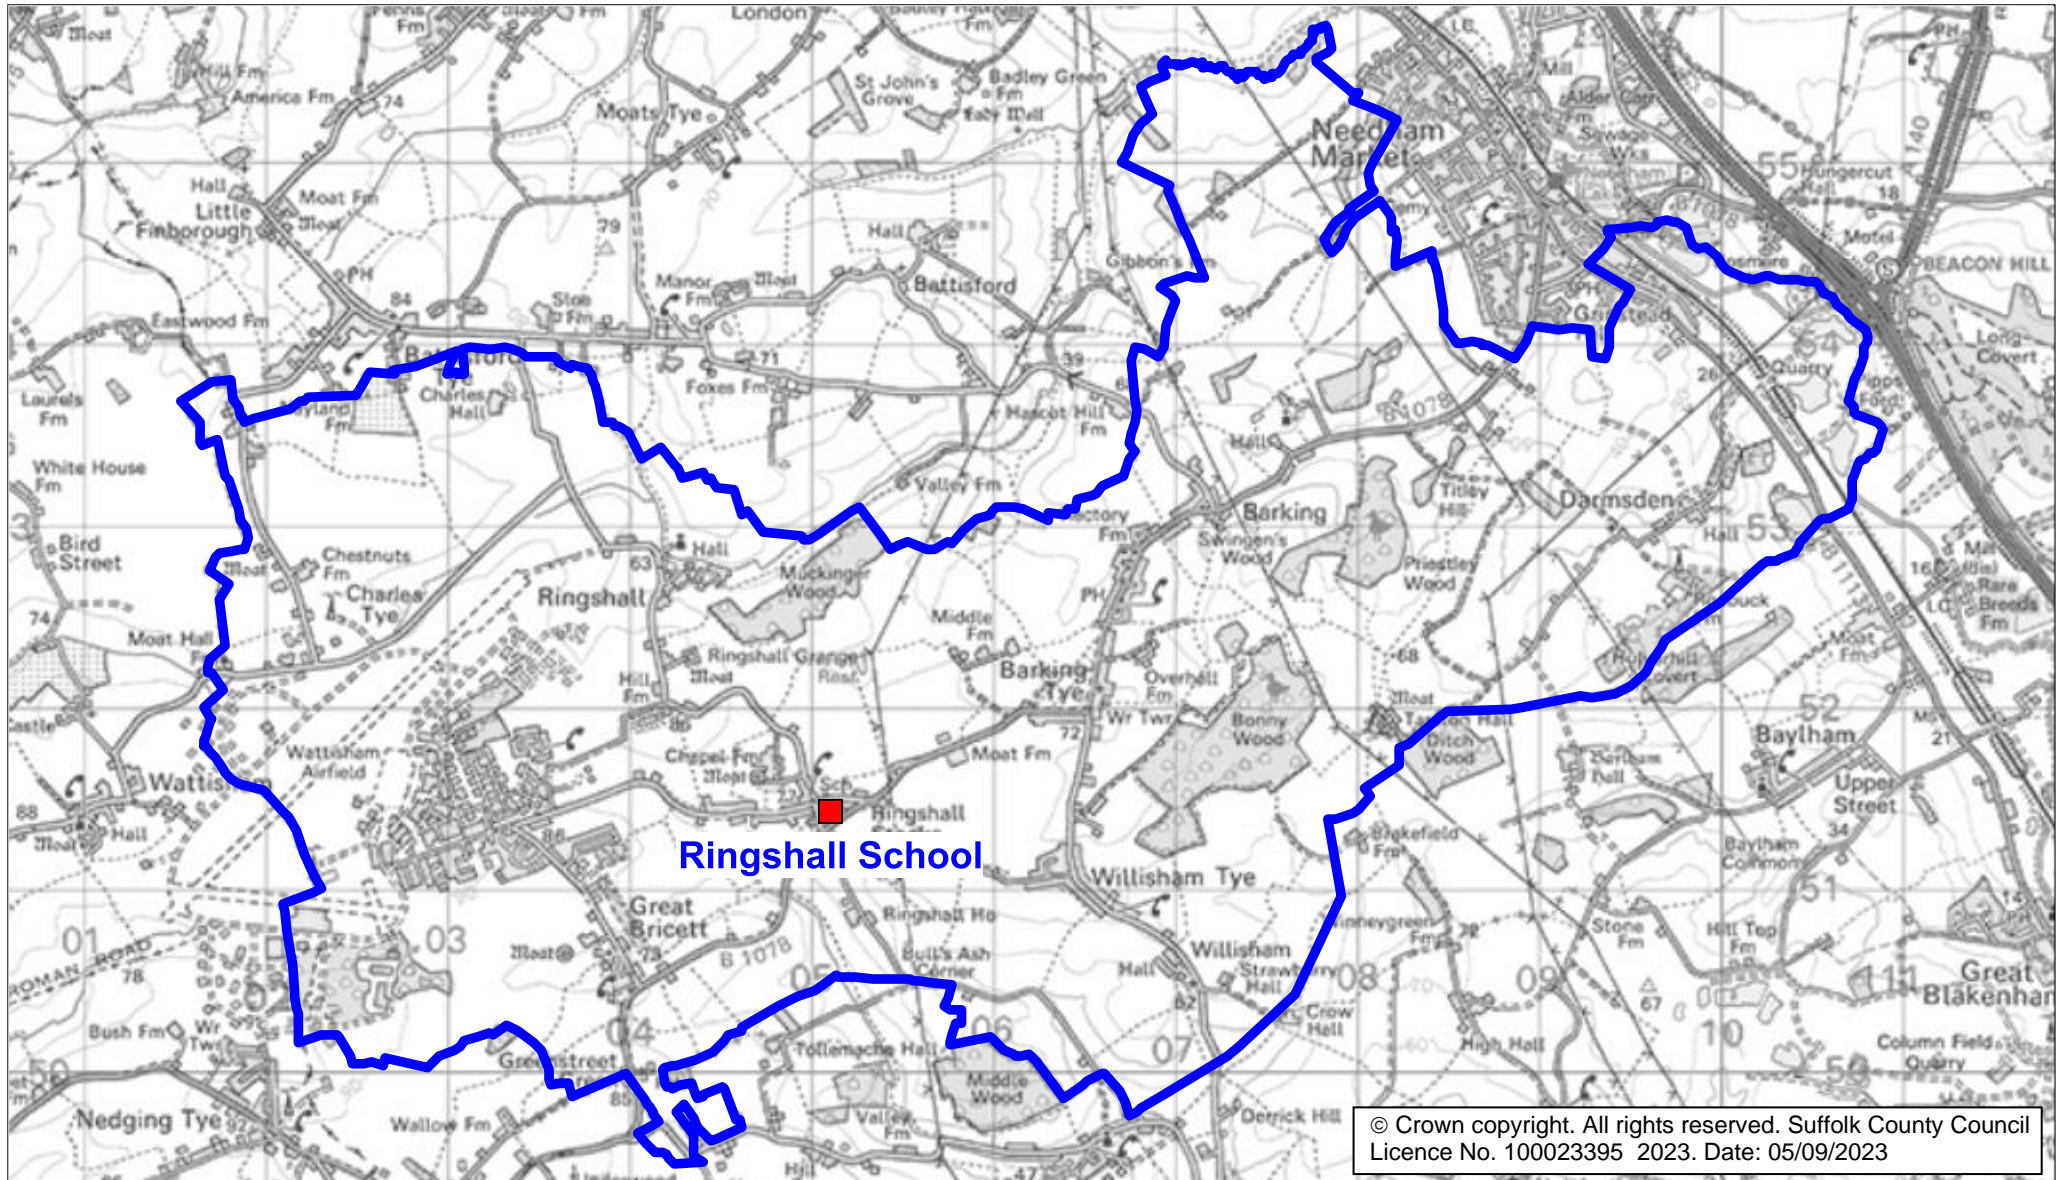

Ringshall School Catchment Area

We will only provide SCC funded school travel to your child's catchment area school when it is the nearest suitable school to their home that would have had a place available for them and they meet the distance criteria. Further information can be found at www.suffolk.gov.uk/admissions.

Please note: The boundary shown on this map is intended to give an approximate indication of the catchment area and is correct at the time of printing. It should not be taken to have definitive administrative or legal significance. Note that parts of some catchment areas may be shared with another school. For up-to-date information on a particular address, please contact the Admissions Team on 0345 600 0981.