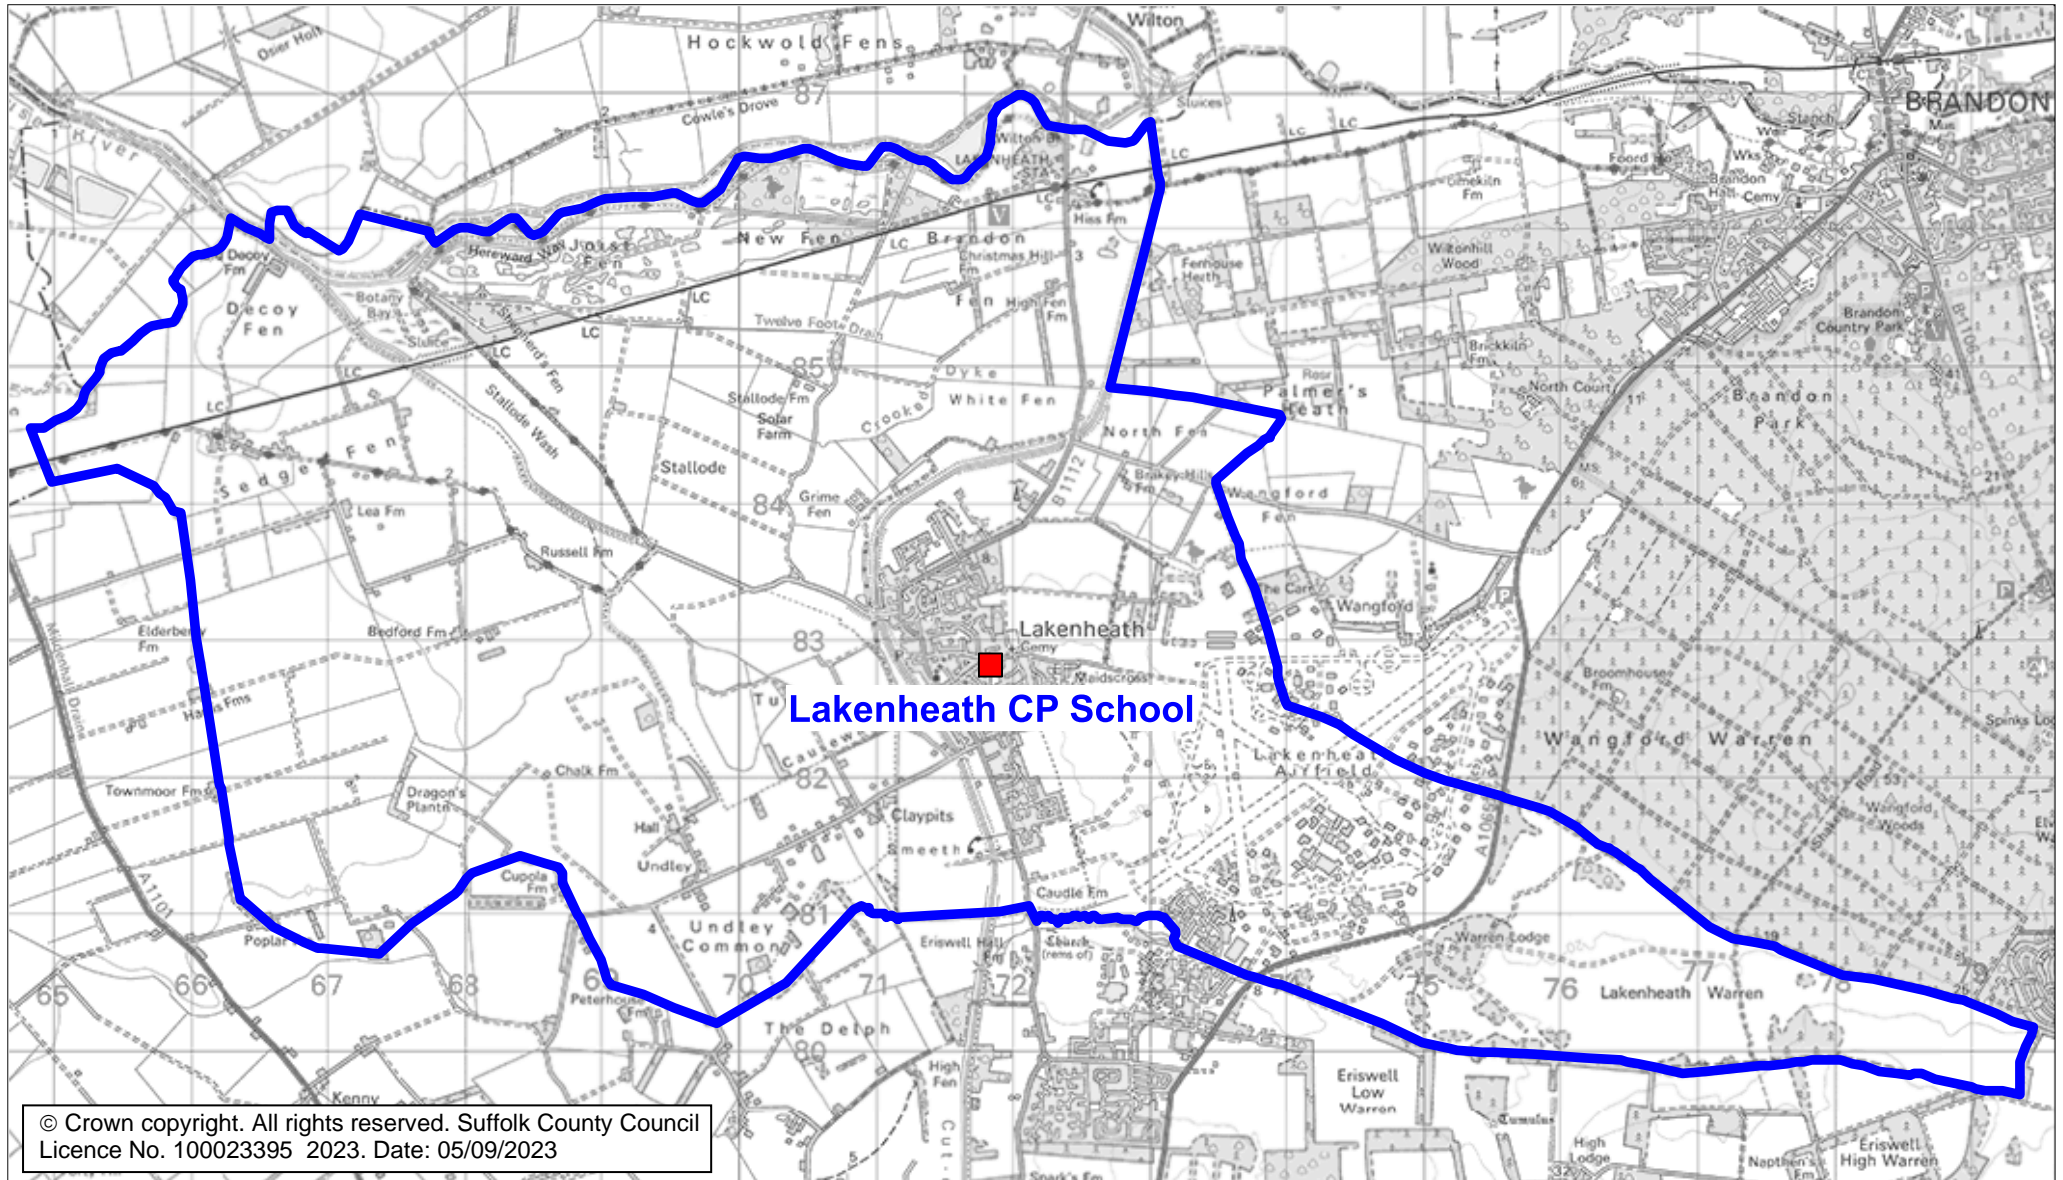

Lakenheath CP School Catchment Area

We will only provide SCC funded school travel to your child's catchment area school when it is the nearest suitable school to their home that would have had a place available for them and they meet the distance criteria. Further information can be found at www.suffolk.gov.uk/admissions.

© Crown copyright. All rights reserved. Suffolk County Council
Licence No. 100023395 2023. Date: 05/09/2023

Please note: The boundary shown on this map is intended to give an approximate indication of the catchment area and is correct at the time of printing. It should not be taken to have definitive administrative or legal significance. Note that parts of some catchment areas may be shared with another school. For up-to-date information on a particular address, please contact the Admissions Team on 0345 600 0981.