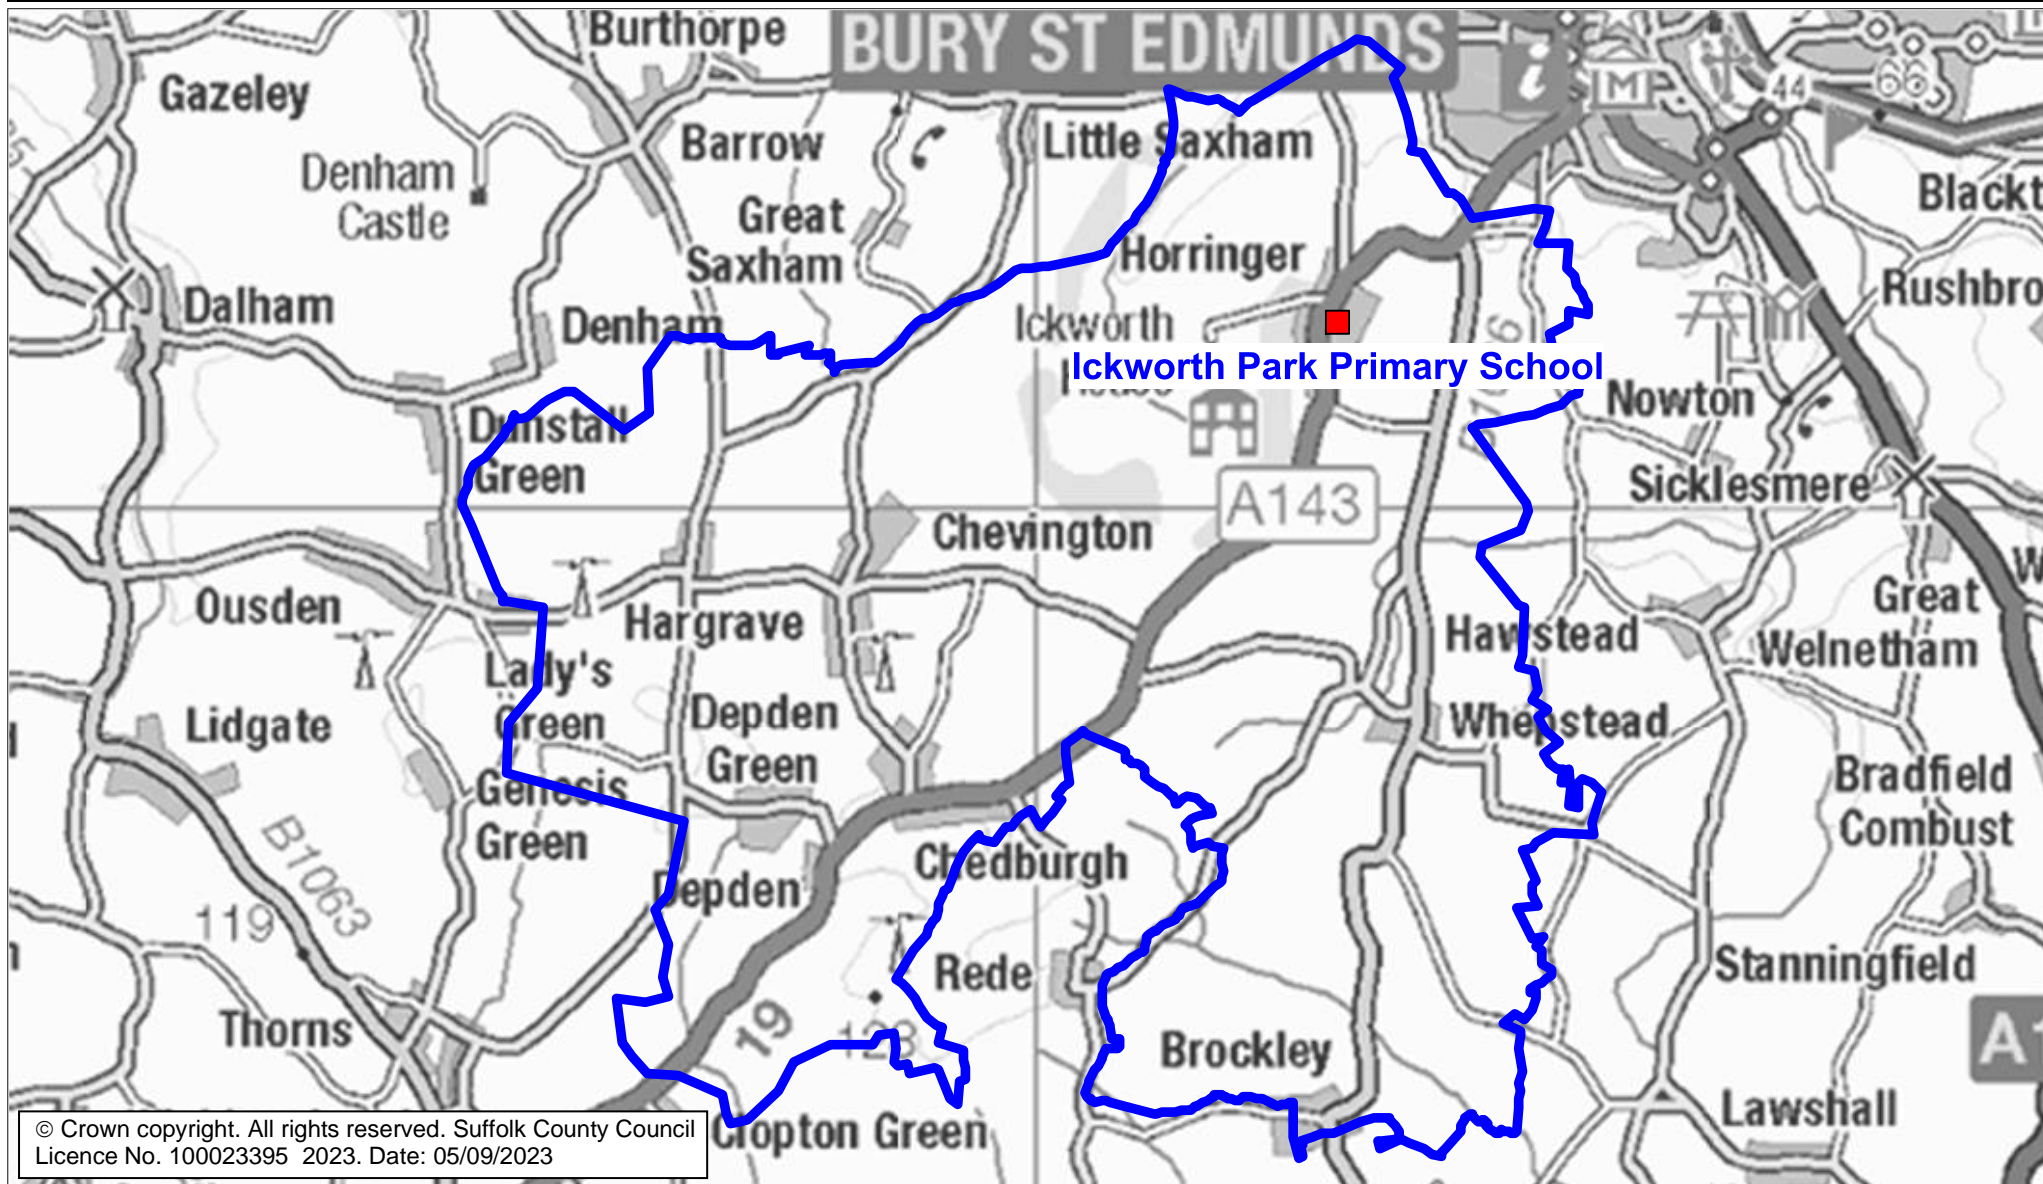

Ickworth Park Primary School Catchment Area

We will only provide SCC funded school travel to your child's catchment area school when it is the nearest suitable school to their home that would have had a place available for them and they meet the distance criteria. Further information can be found at www.suffolk.gov.uk/admissions.

© Crown copyright. All rights reserved. Suffolk County Council
Licence No. 100023395 2023. Date: 05/09/2023

Please note: The boundary shown on this map is intended to give an approximate indication of the catchment area and is correct at the time of printing. It should not be taken to have definitive administrative or legal significance. Note that parts of some catchment areas may be shared with another school. For up-to-date information on a particular address, please contact the Admissions Team on 0345 600 0981.