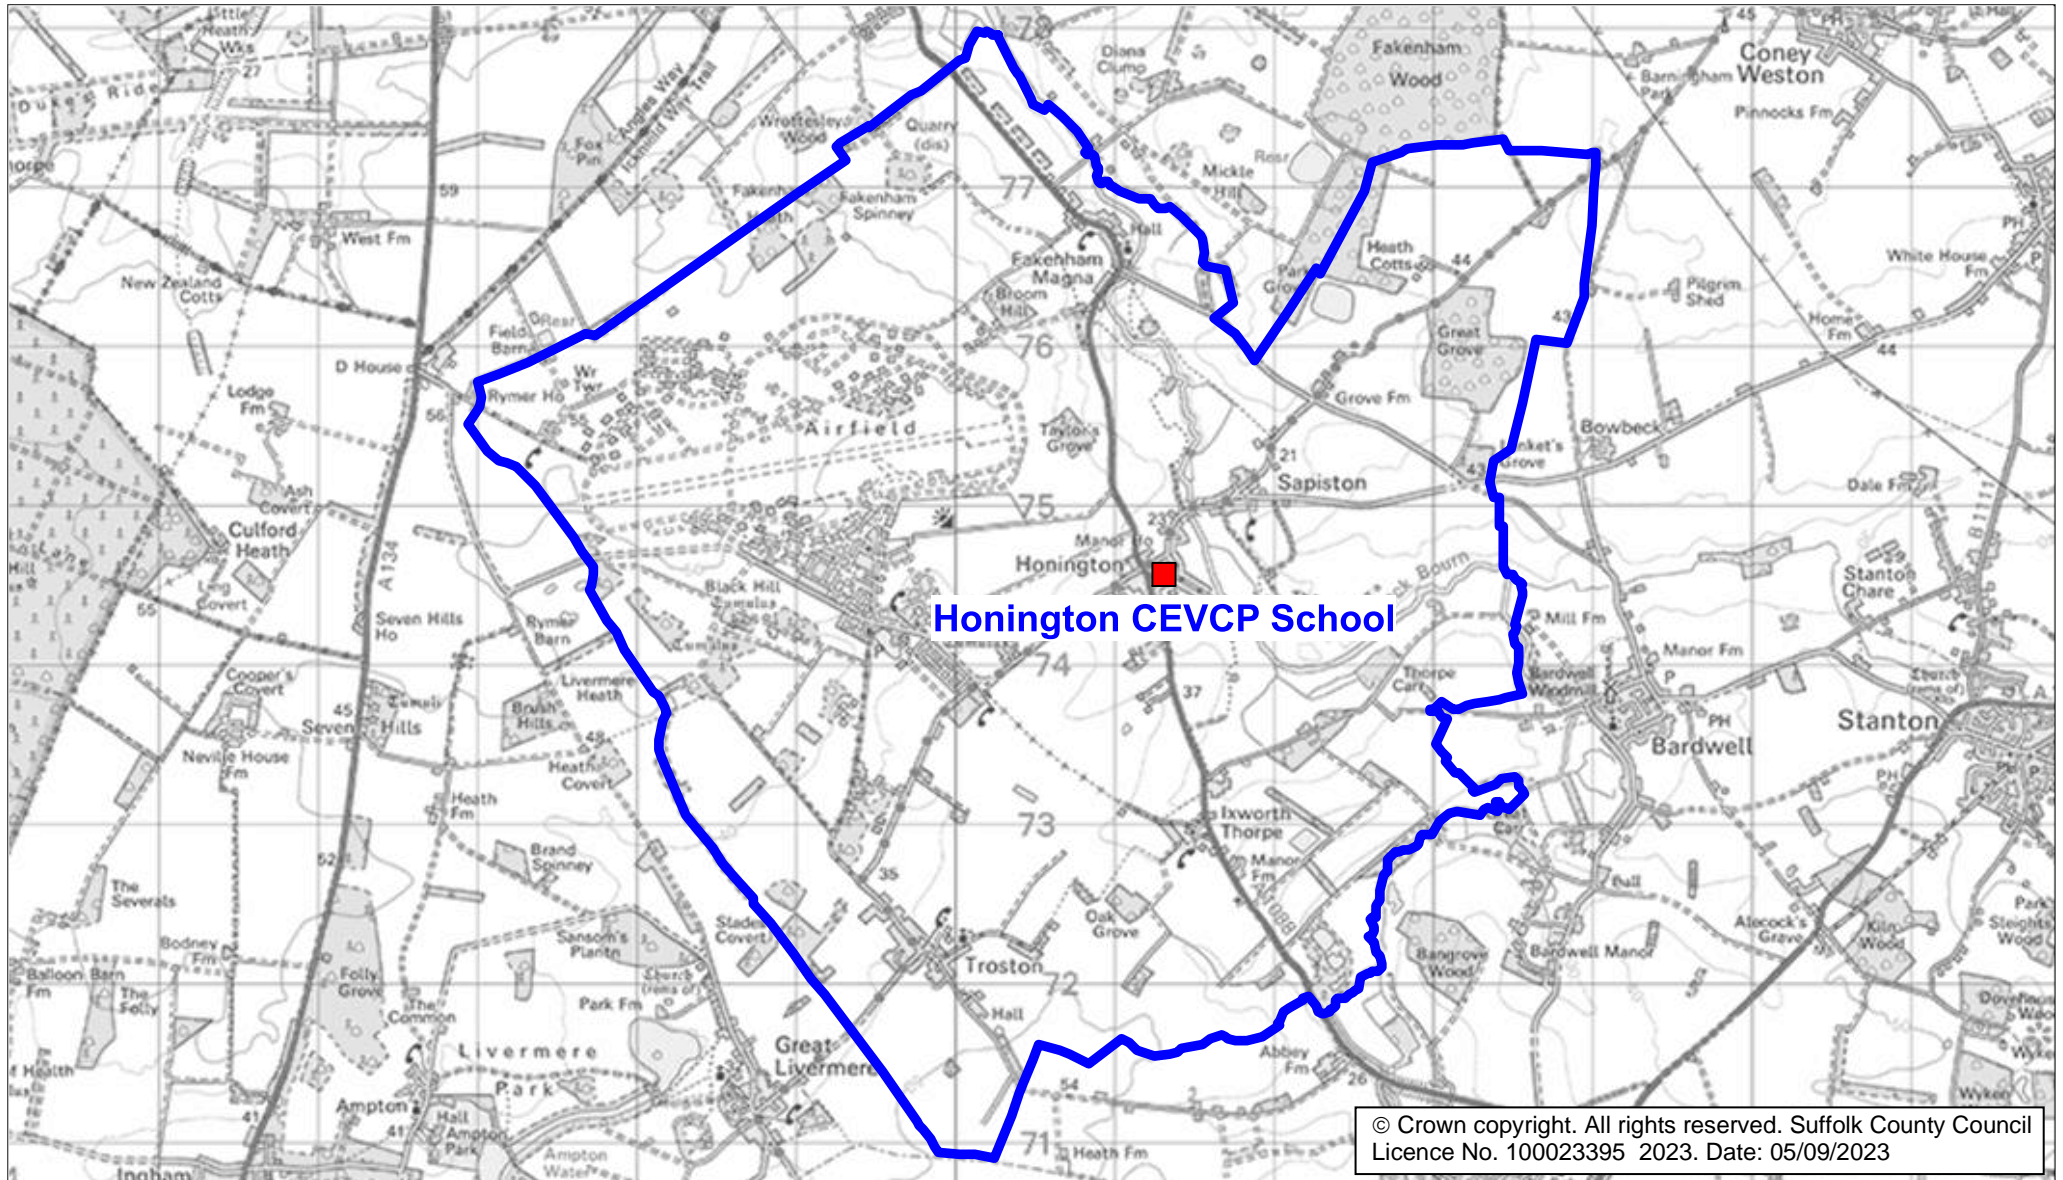

## Honington CEVCP School Catchment Area

We will only provide SCC funded school travel to your child's catchment area school when it is the nearest suitable school to their home that would have had a place available for them and they meet the distance criteria. Further information can be found at [www.suffolk.gov.uk/admissions](http://www.suffolk.gov.uk/admissions).

**Please note:** The boundary shown on this map is intended to give an approximate indication of the catchment area and is correct at the time of printing. It should not be taken to have definitive administrative or legal significance. Note that parts of some catchment areas may be shared with another school. For up-to-date information on a particular address, please contact the Admissions Team on 0345 600 0981.