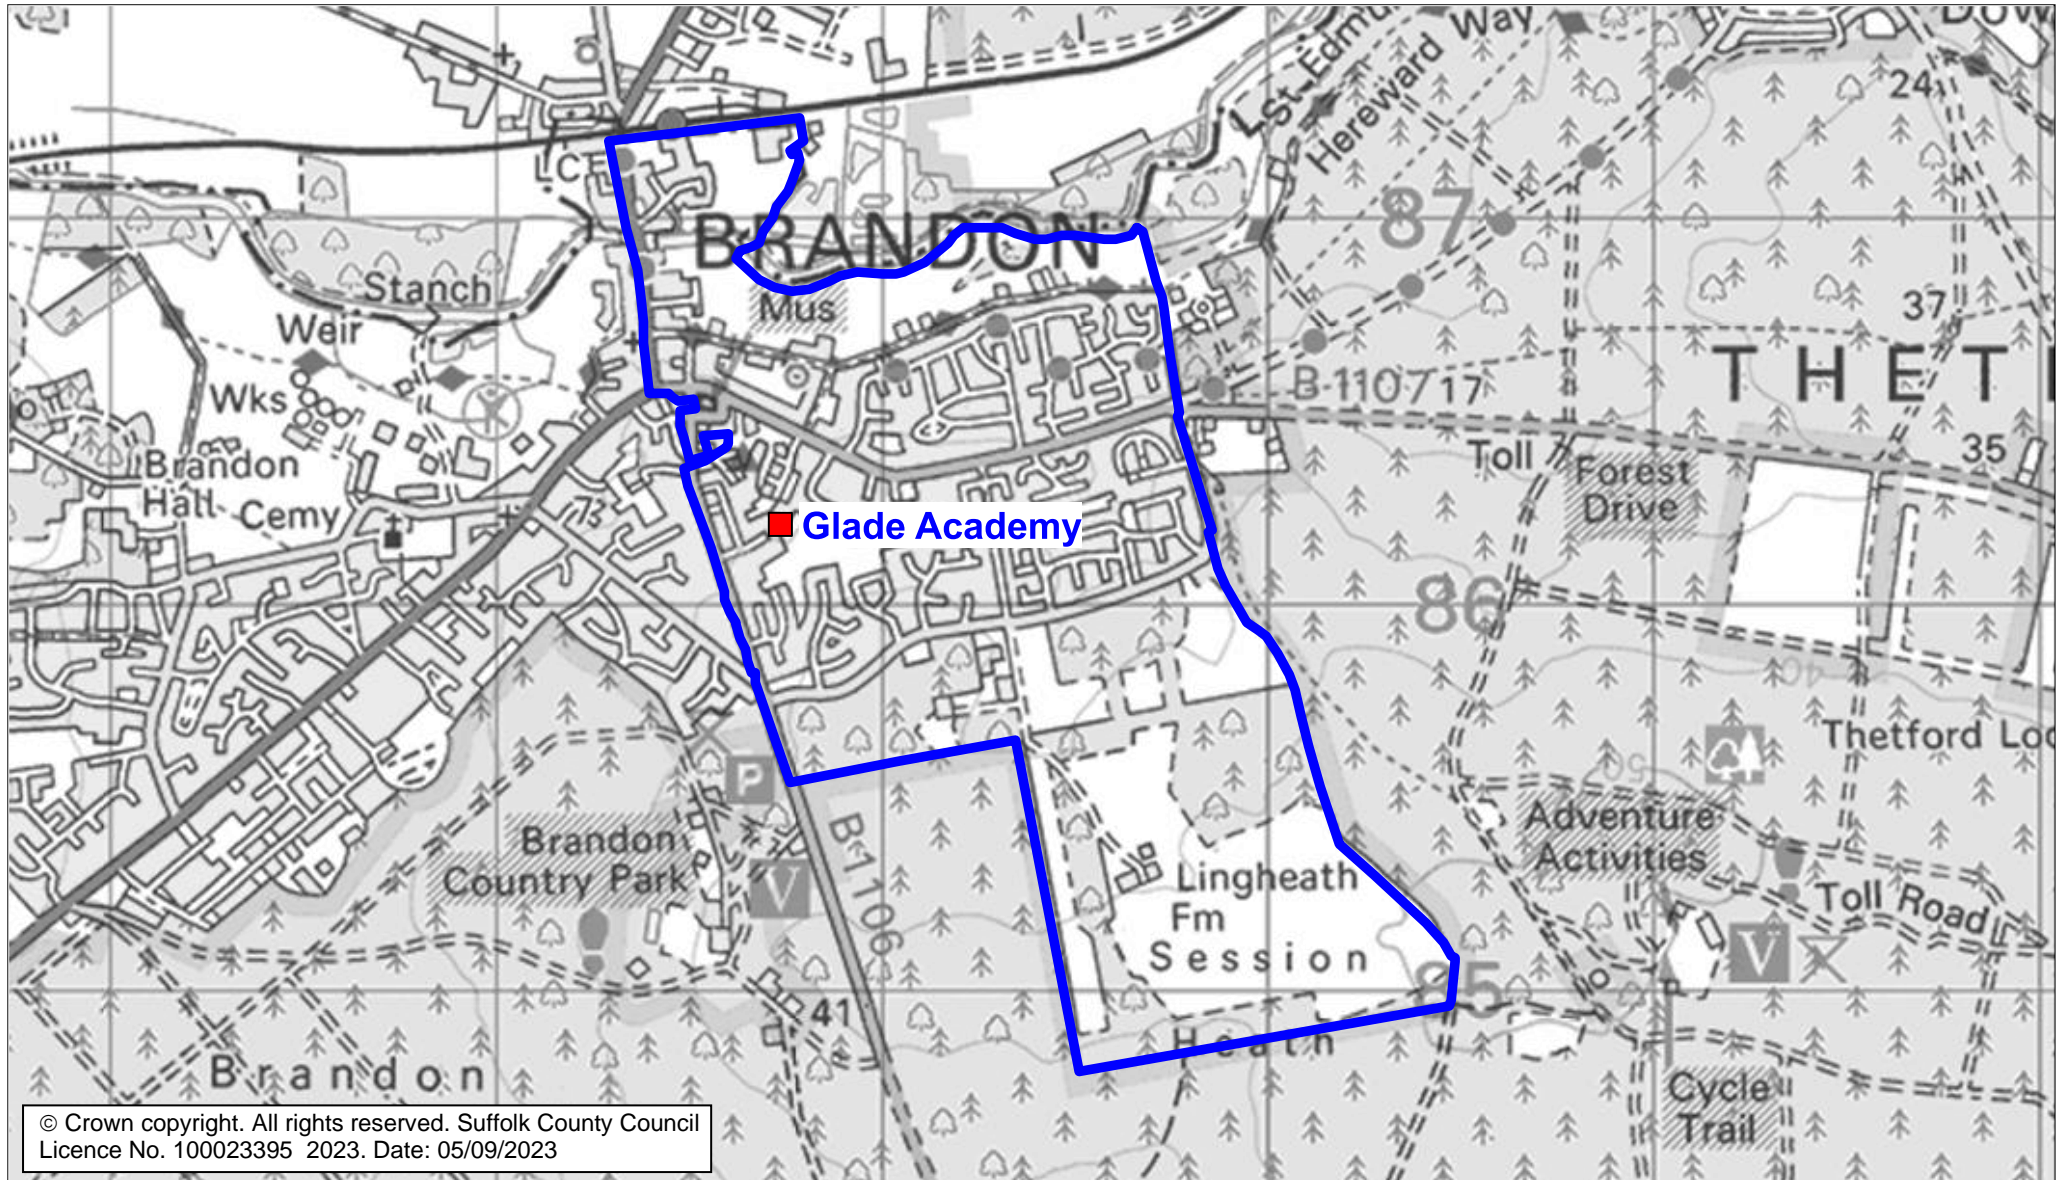

Glade Academy Catchment Area

We will only provide SCC funded school travel to your child's catchment area school when it is the nearest suitable school to their home that would have had a place available for them and they meet the distance criteria. Further information can be found at www.suffolk.gov.uk/admissions.

© Crown copyright. All rights reserved. Suffolk County Council
Licence No. 100023395 2023. Date: 05/09/2023

Please note: The boundary shown on this map is intended to give an approximate indication of the catchment area and is correct at the time of printing. It should not be taken to have definitive administrative or legal significance. Note that parts of some catchment areas may be shared with another school. For up-to-date information on a particular address, please contact the Admissions Team on 0345 600 0981.