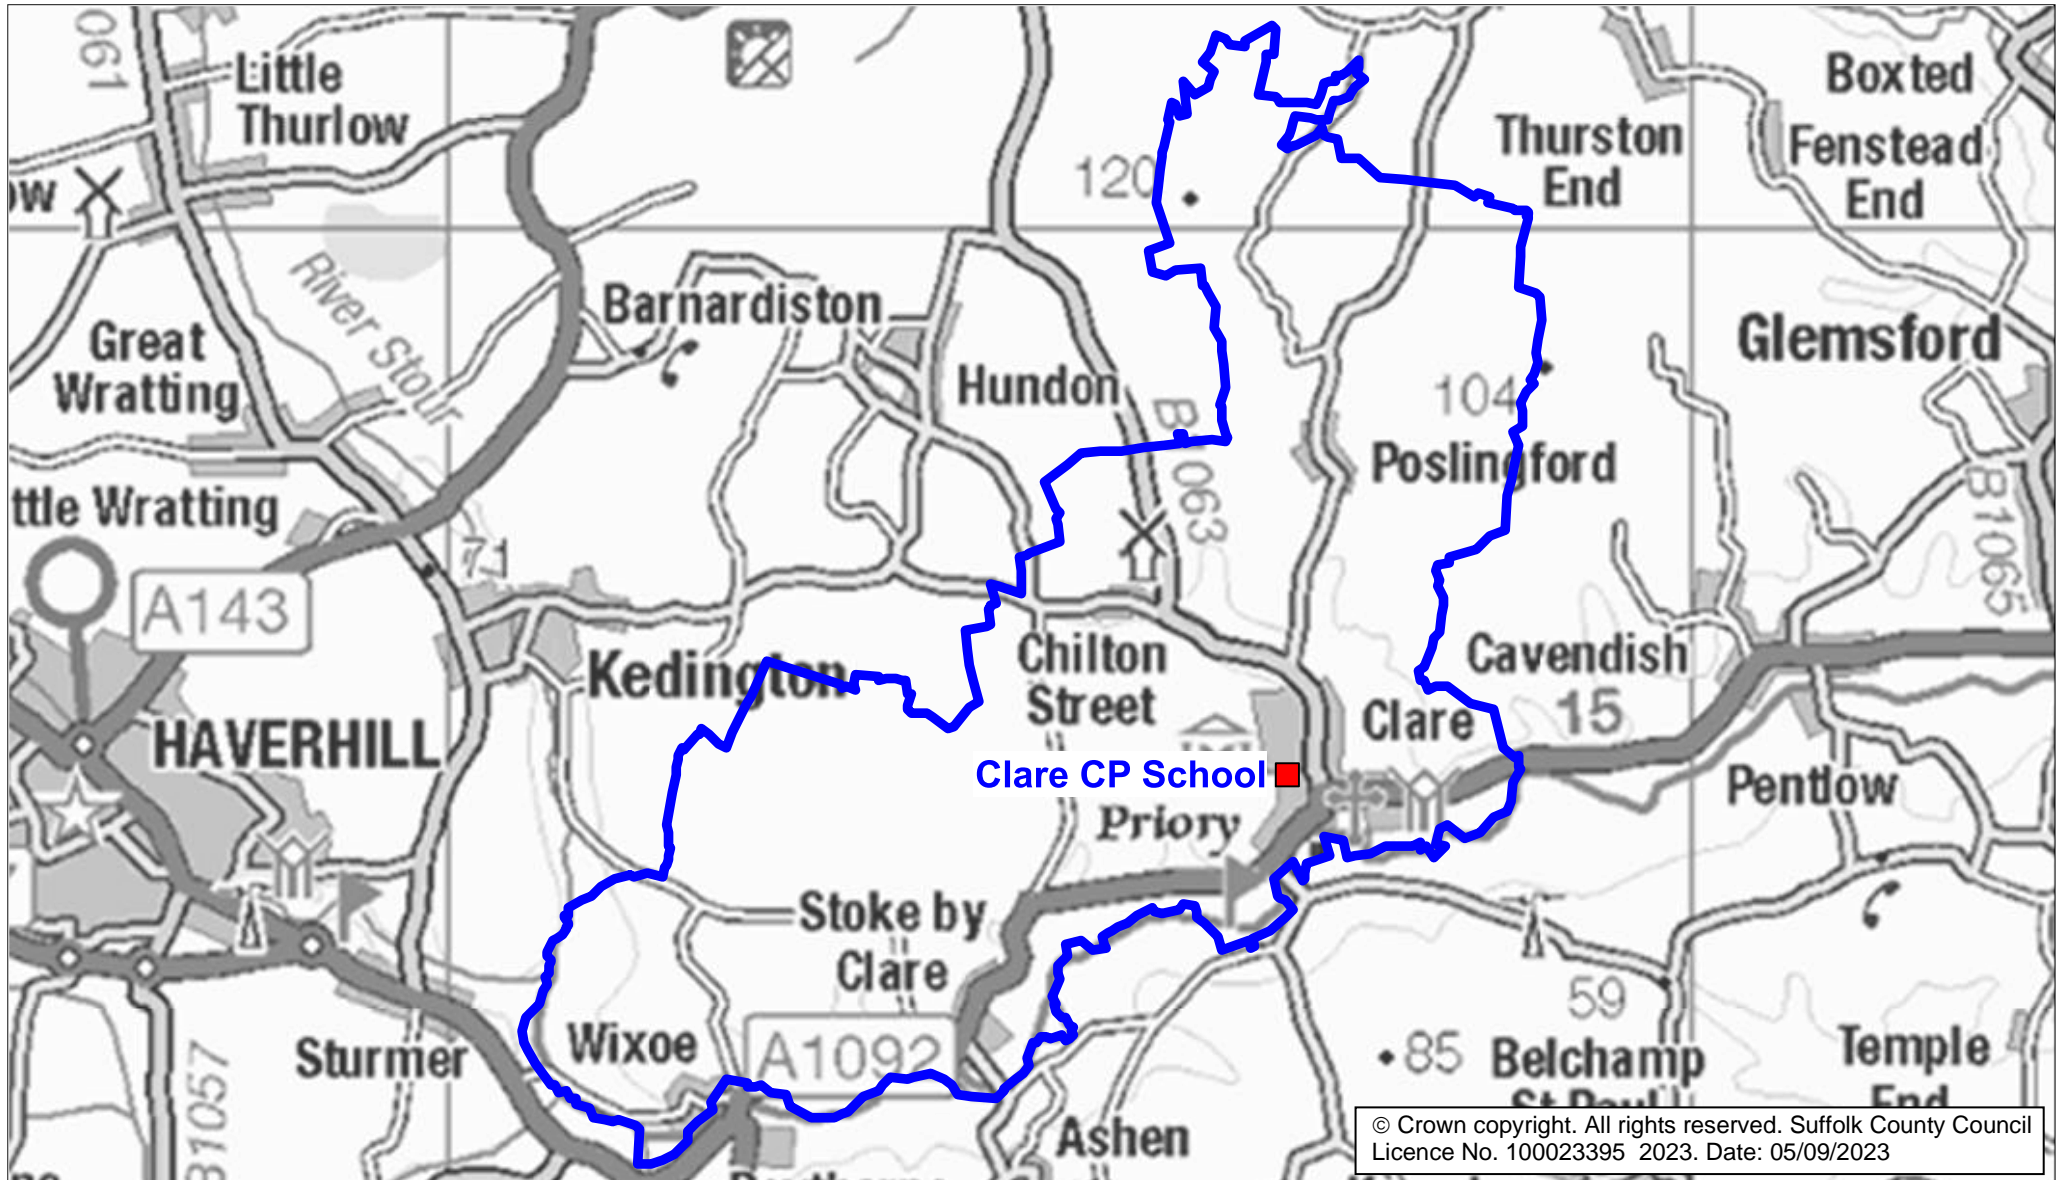

Clare CP School Catchment Area

We will only provide SCC funded school travel to your child's catchment area school when it is the nearest suitable school to their home that would have had a place available for them and they meet the distance criteria. Further information can be found at www.suffolk.gov.uk/admissions.

Please note: The boundary shown on this map is intended to give an approximate indication of the catchment area and is correct at the time of printing. It should not be taken to have definitive administrative or legal significance. Note that parts of some catchment areas may be shared with another school. For up-to-date information on a particular address, please contact the Admissions Team on 0345 600 0981.