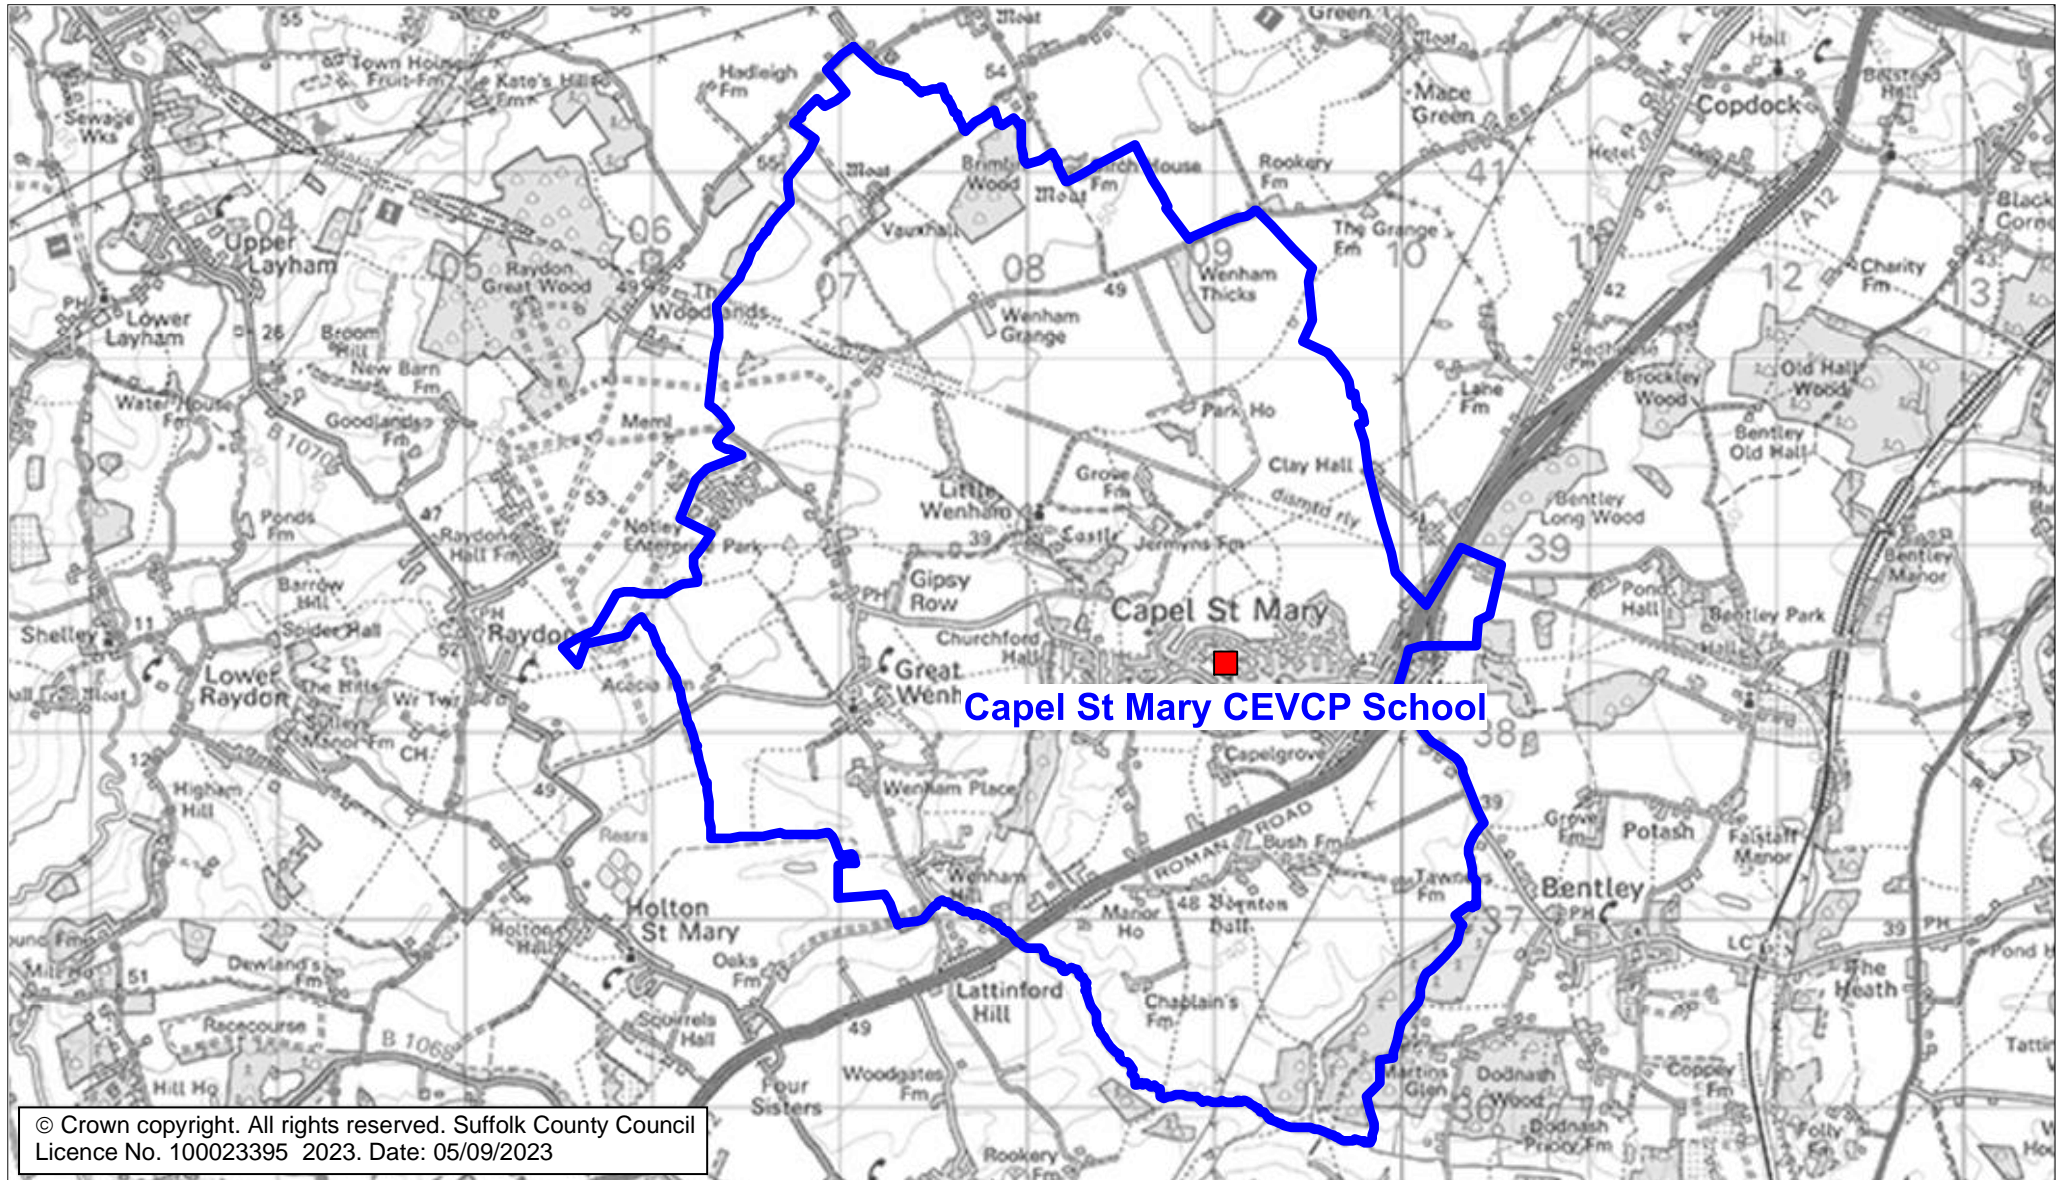

## Capel St Mary CEVCP School Catchment Area

We will only provide SCC funded school travel to your child's catchment area school when it is the nearest suitable school to their home that would have had a place available for them and they meet the distance criteria. Further information can be found at [www.suffolk.gov.uk/admissions](http://www.suffolk.gov.uk/admissions).

**Please note:** The boundary shown on this map is intended to give an approximate indication of the catchment area and is correct at the time of printing. It should not be taken to have definitive administrative or legal significance. Note that parts of some catchment areas may be shared with another school. For up-to-date information on a particular address, please contact the Admissions Team on 0345 600 0981.