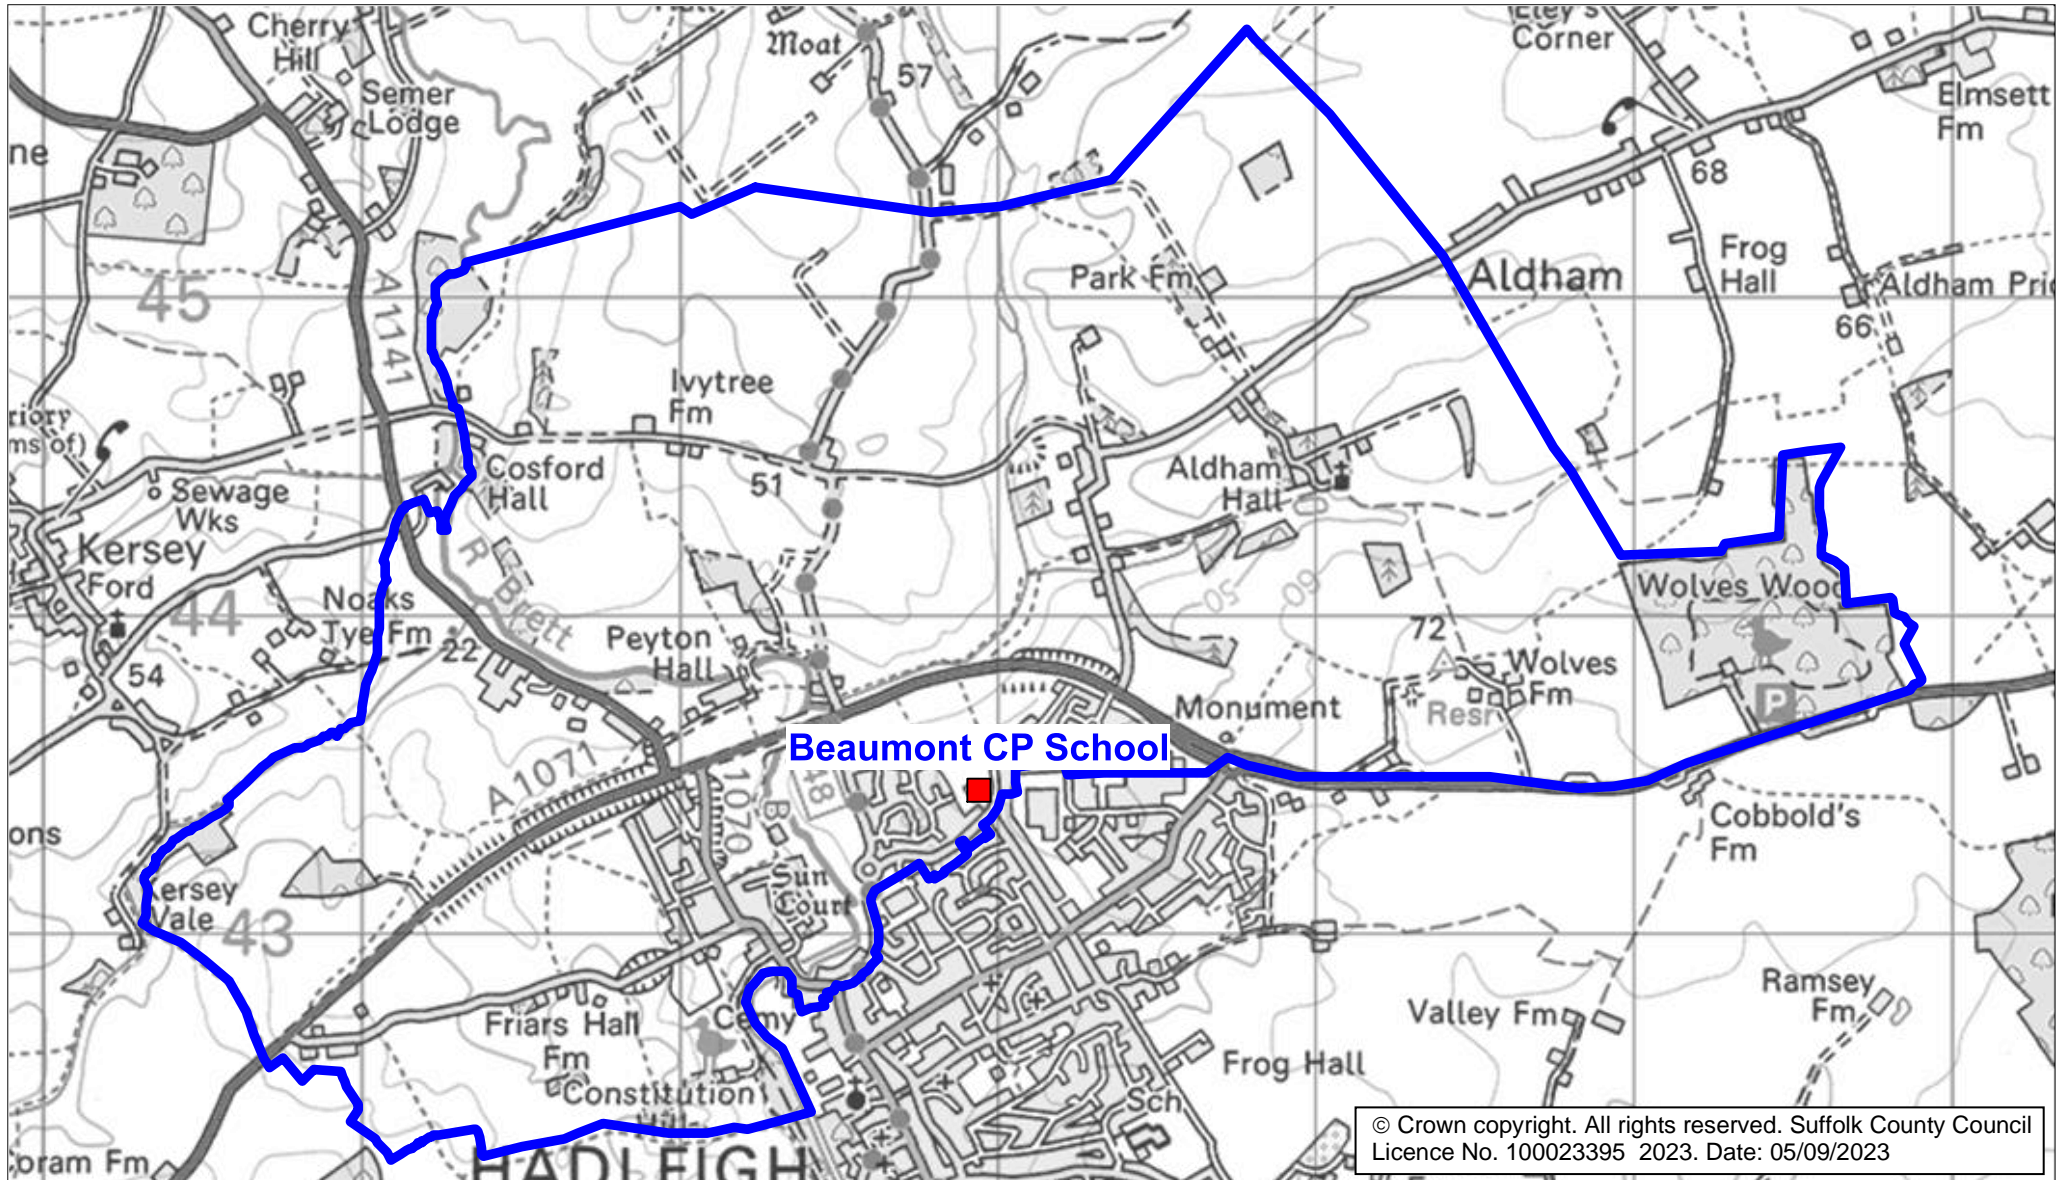

Beaumont CP School Catchment Area

We will only provide SCC funded school travel to your child's catchment area school when it is the nearest suitable school to their home that would have had a place available for them and they meet the distance criteria. Further information can be found at www.suffolk.gov.uk/admissions.

© Crown copyright. All rights reserved. Suffolk County Council
Licence No. 100023395 2023. Date: 05/09/2023

Please note: The boundary shown on this map is intended to give an approximate indication of the catchment area and is correct at the time of printing. It should not be taken to have definitive administrative or legal significance. Note that parts of some catchment areas may be shared with another school. For up-to-date information on a particular address, please contact the Admissions Team on 0345 600 0981.