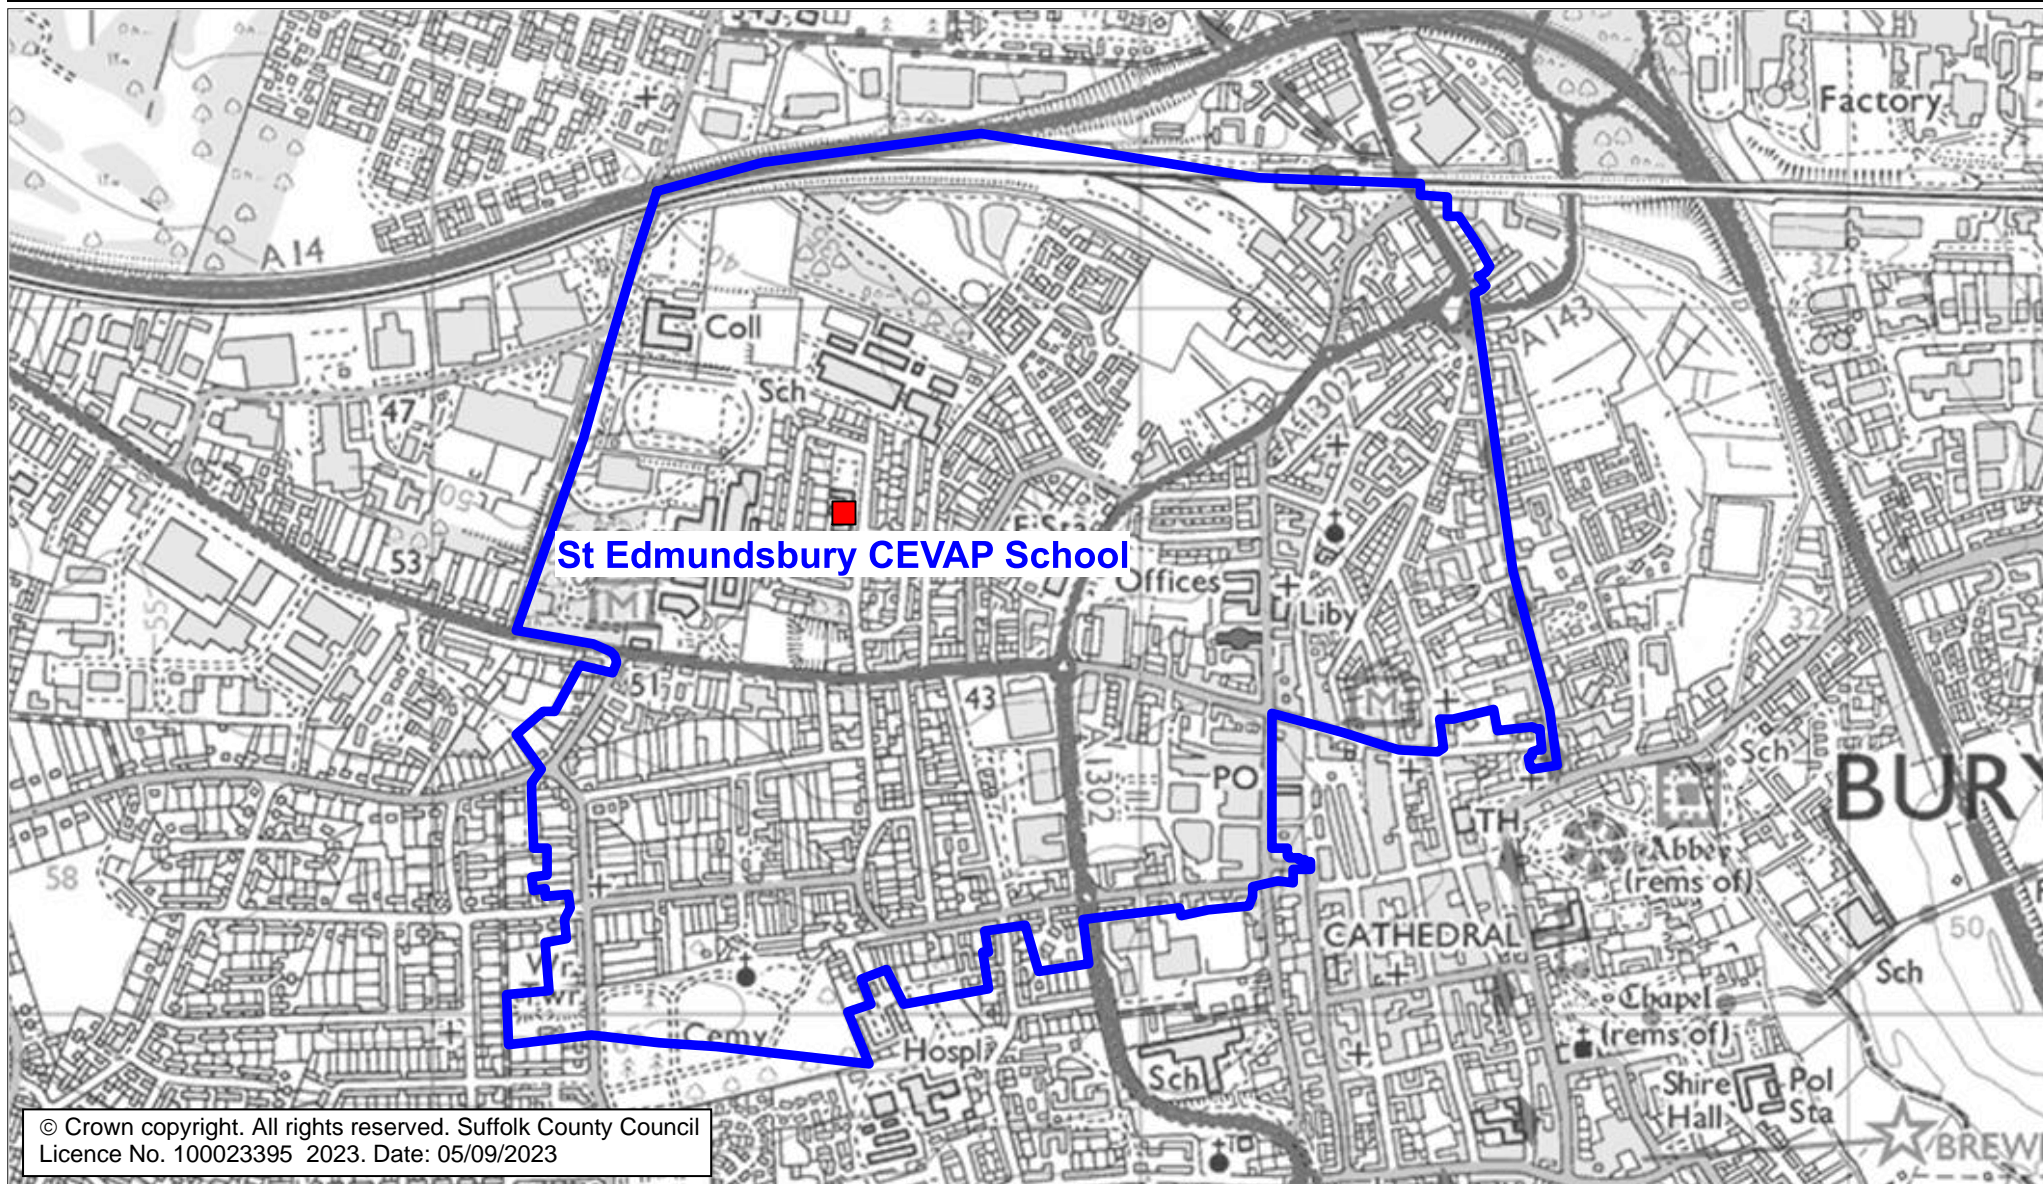

## St Edmundsbury CEVAP School Catchment Area

We will only provide SCC funded school travel to your child's catchment area school when it is the nearest suitable school to their home that would have had a place available for them and they meet the distance criteria. Further information can be found at [www.suffolk.gov.uk/admissions](http://www.suffolk.gov.uk/admissions).

© Crown copyright. All rights reserved. Suffolk County Council  
Licence No. 100023395 2023. Date: 05/09/2023

**Please note:** The boundary shown on this map is intended to give an approximate indication of the catchment area and is correct at the time of printing. It should not be taken to have definitive administrative or legal significance. Note that parts of some catchment areas may be shared with another school. For up-to-date information on a particular address, please contact the Admissions Team on 0345 600 0981.