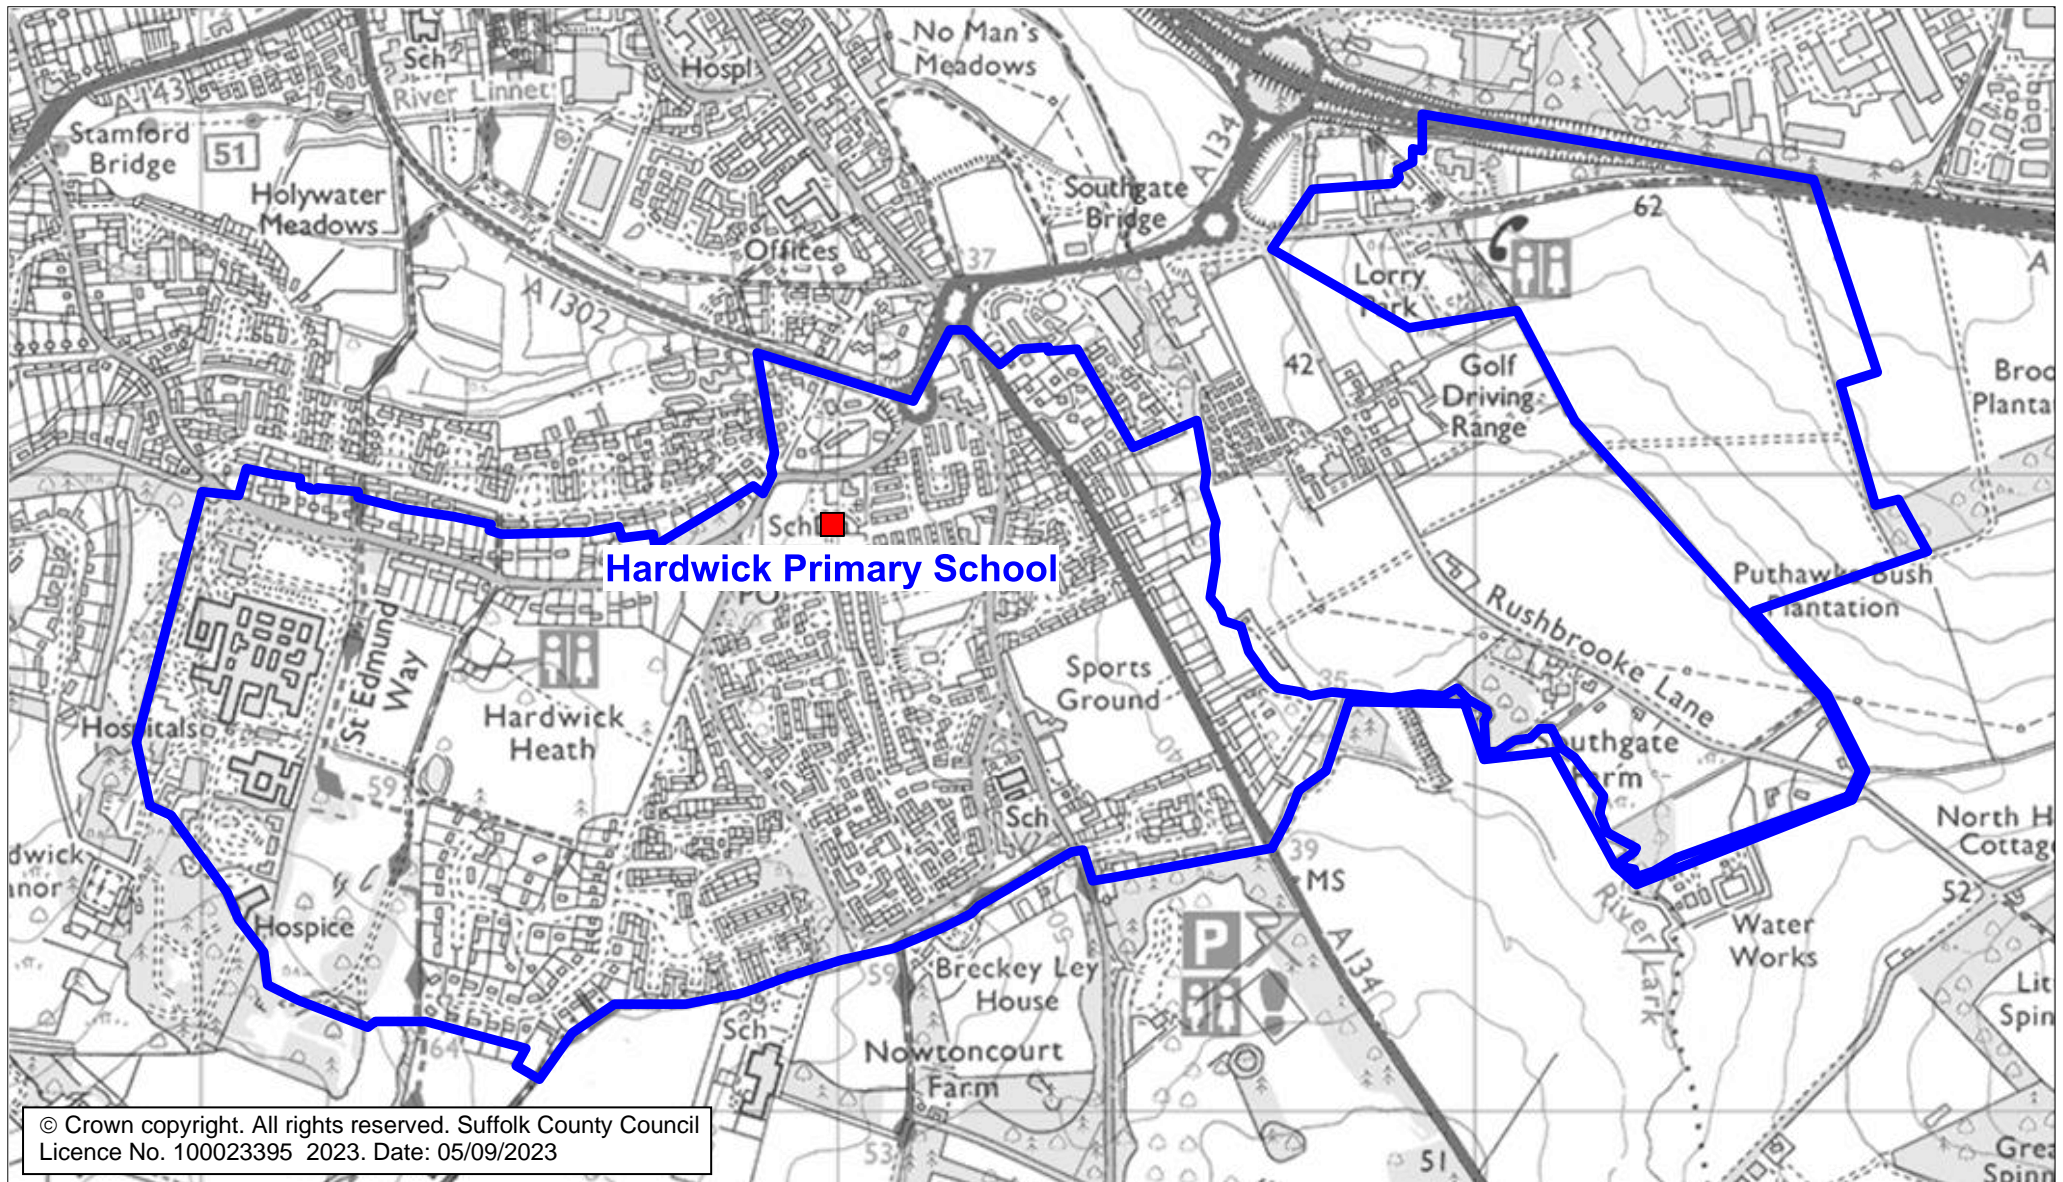

Hardwick Primary School Catchment Area

We will only provide SCC funded school travel to your child's catchment area school when it is the nearest suitable school to their home that would have had a place available for them and they meet the distance criteria. Further information can be found at www.suffolk.gov.uk/admissions.

© Crown copyright. All rights reserved. Suffolk County Council
Licence No. 100023395 2023. Date: 05/09/2023

Please note: The boundary shown on this map is intended to give an approximate indication of the catchment area and is correct at the time of printing. It should not be taken to have definitive administrative or legal significance. Note that parts of some catchment areas may be shared with another school. For up-to-date information on a particular address, please contact the Admissions Team on 0345 600 0981.