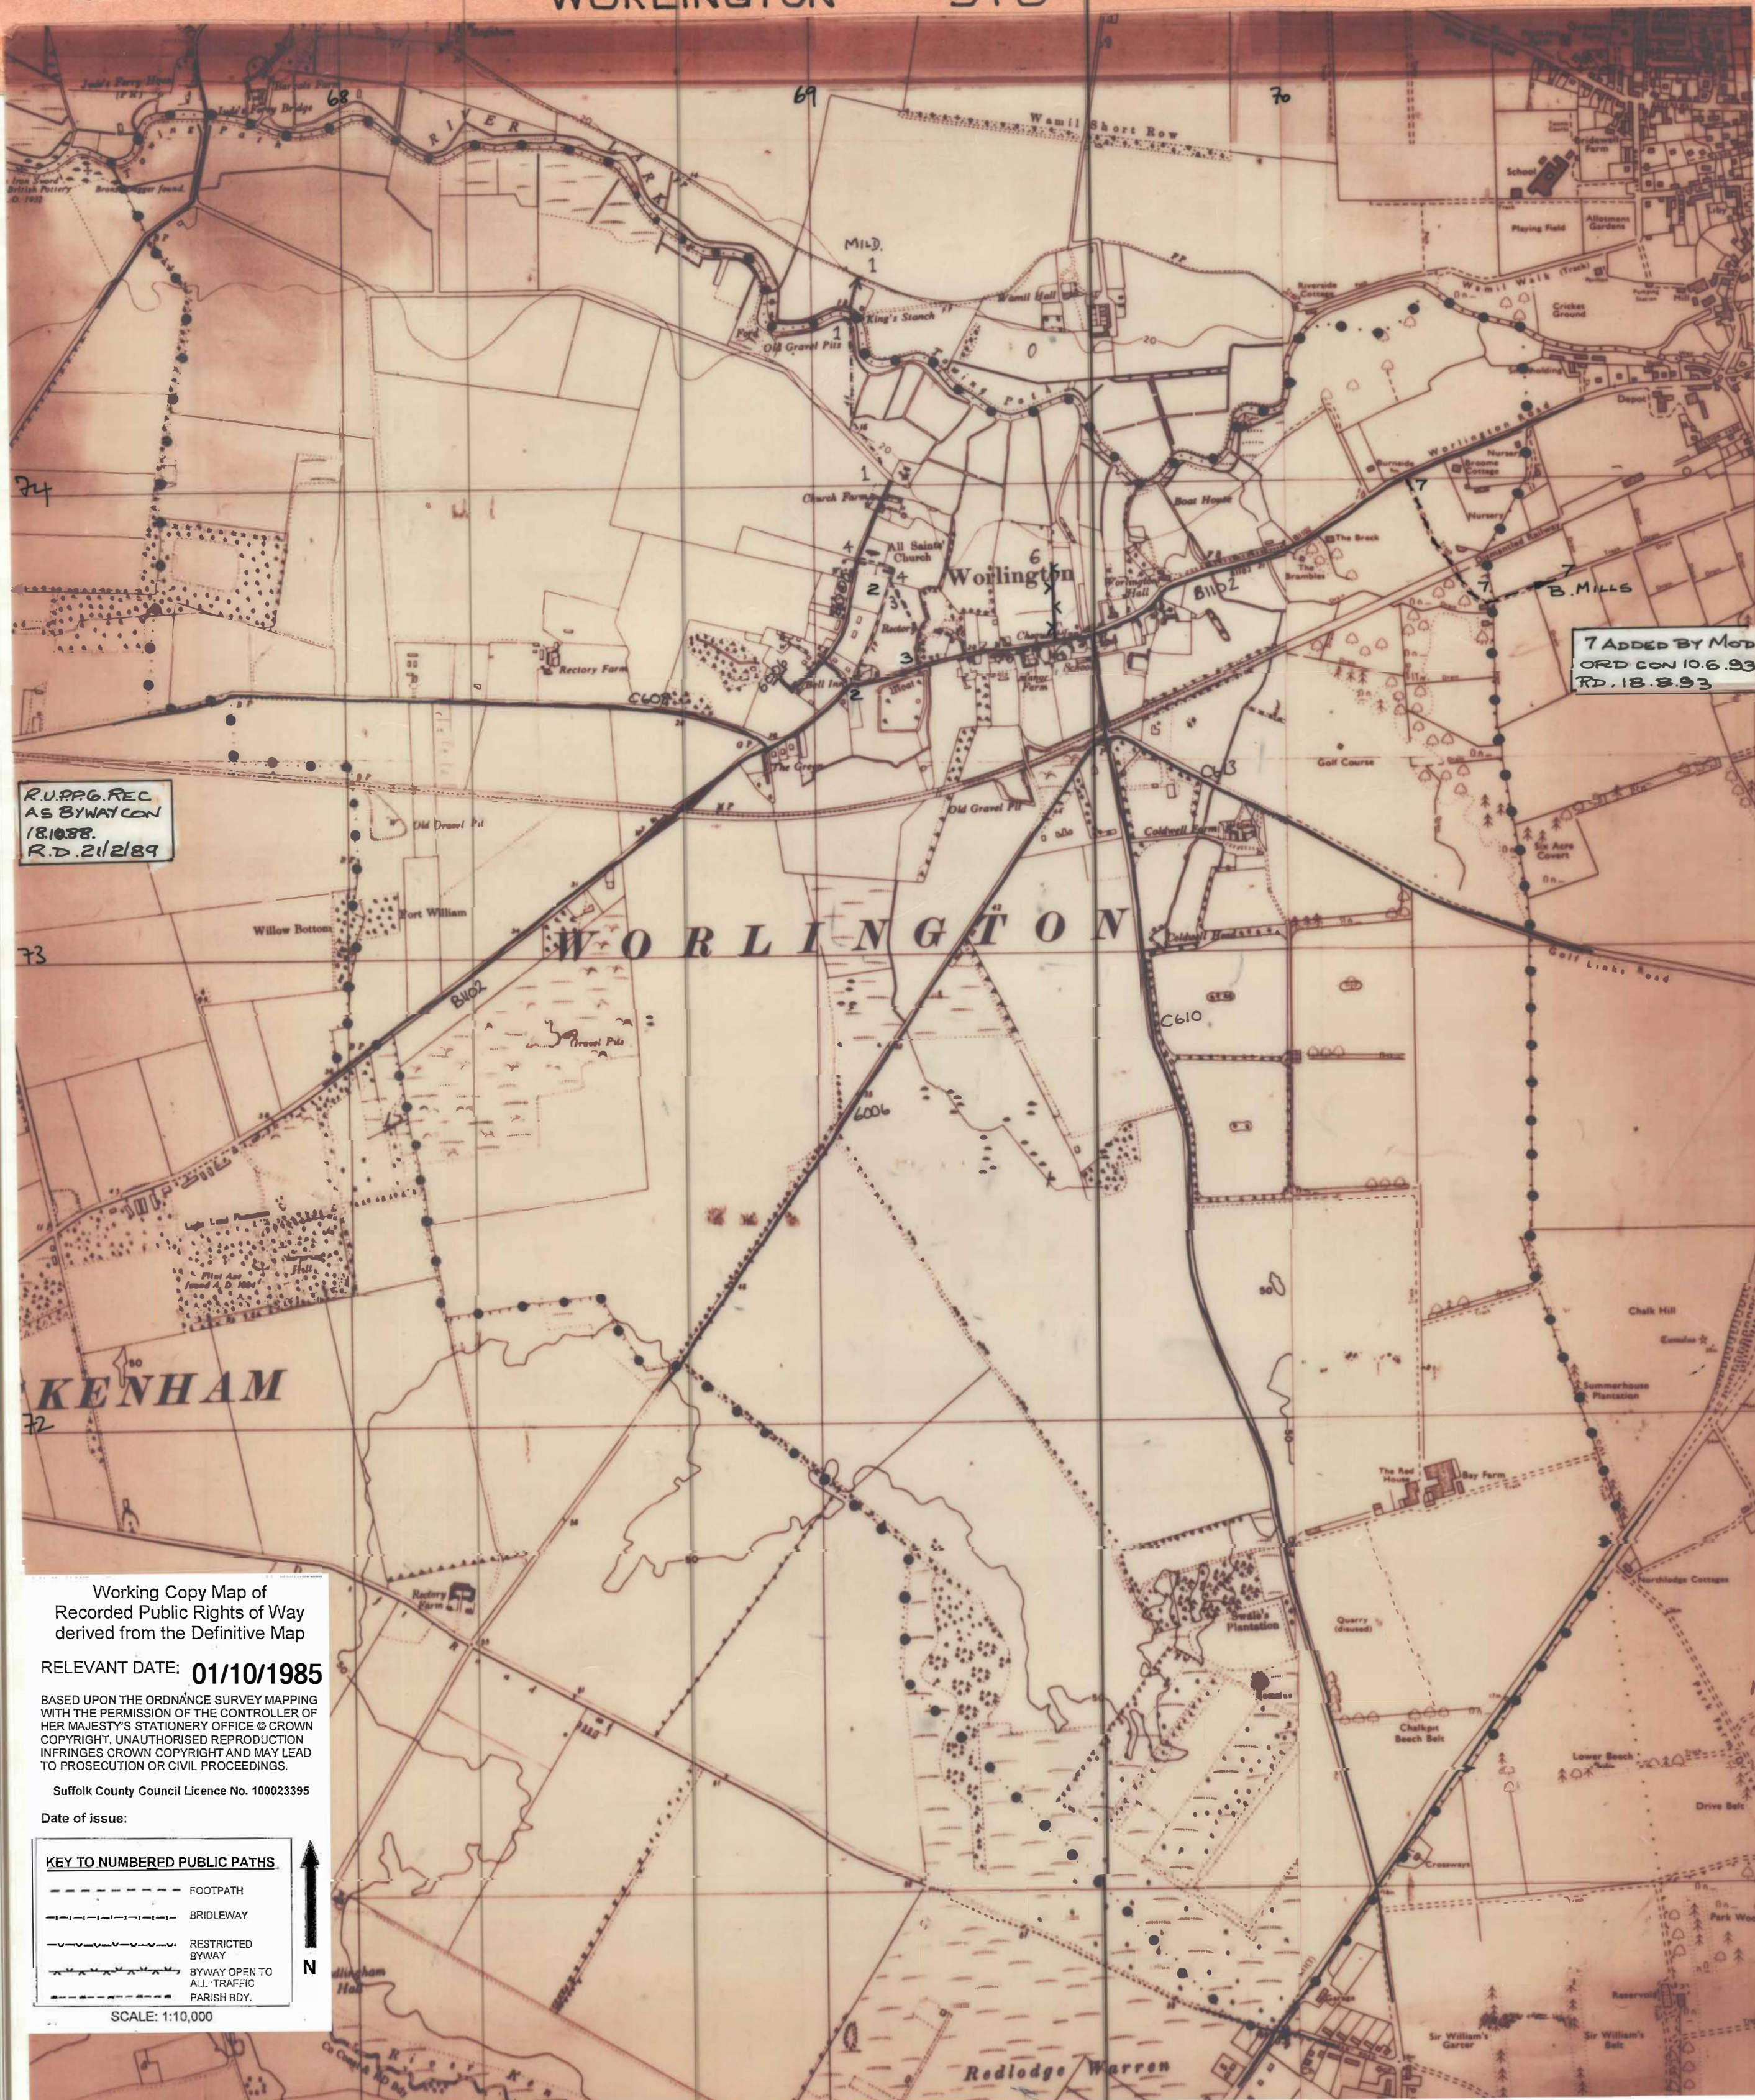

WORLINGTON 578

7 ADDED BY MOD
 ORD CON 10.6.93
 RD. 18.8.93

R.U.P.P.G.REC
 AS BYWAY CON
 18.10.88.
 R.D. 21/2/89

73

KENHAM

Working Copy Map of
 Recorded Public Rights of Way
 derived from the Definitive Map

RELEVANT DATE: 01/10/1985

BASED UPON THE ORDNANCE SURVEY MAPPING
 WITH THE PERMISSION OF THE CONTROLLER OF
 HER MAJESTY'S STATIONERY OFFICE © CROWN
 COPYRIGHT. UNAUTHORISED REPRODUCTION
 INFRINGES CROWN COPYRIGHT AND MAY LEAD
 TO PROSECUTION OR CIVIL PROCEEDINGS.